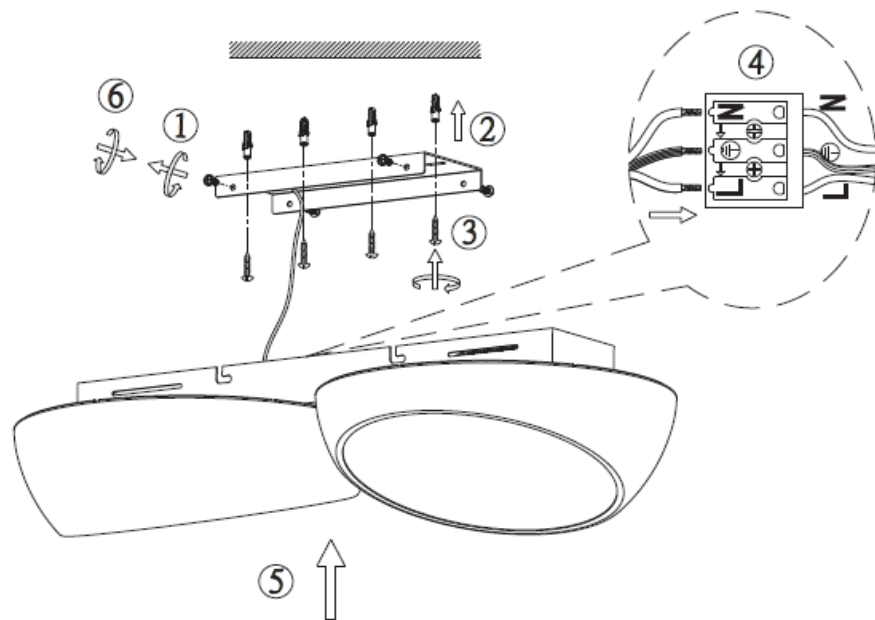

40240039-02

Novel

230V~50Hz, 2 x LED 24W

R,C

EHMANN T46.03

R,L,C

EHMANN T55.00 (mode: RC-AB)

IP 20