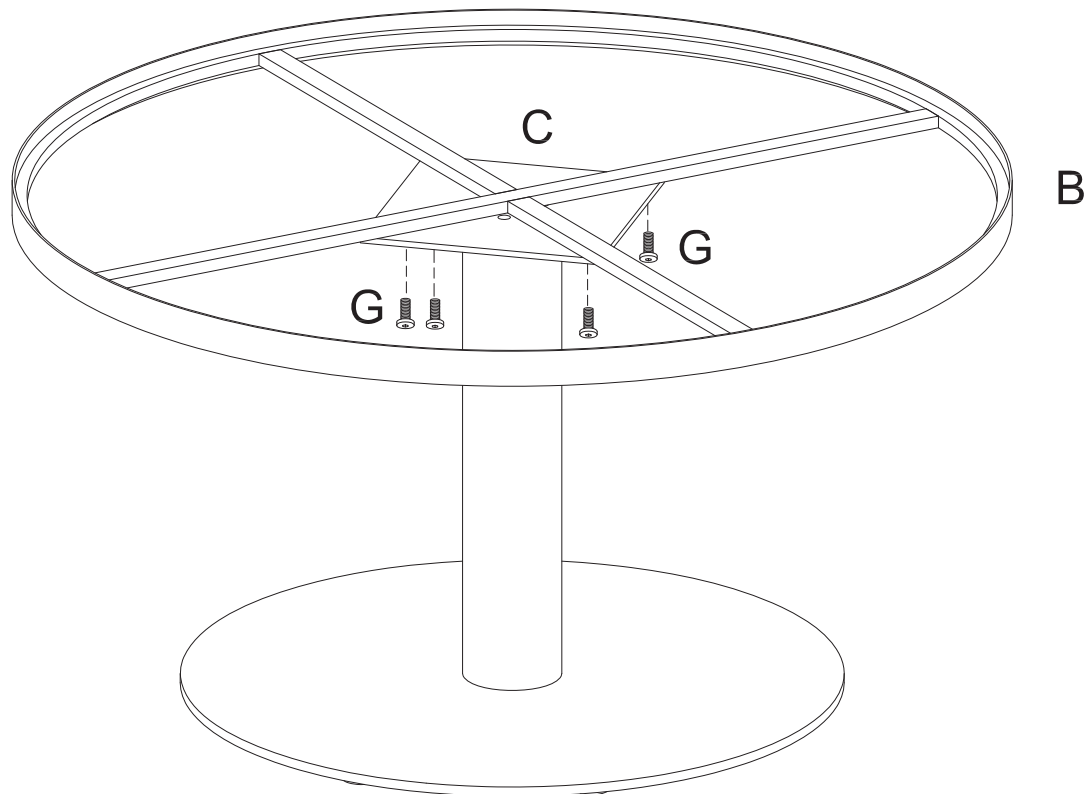

Assembly Instructions

Article number:1263323

2.

3.