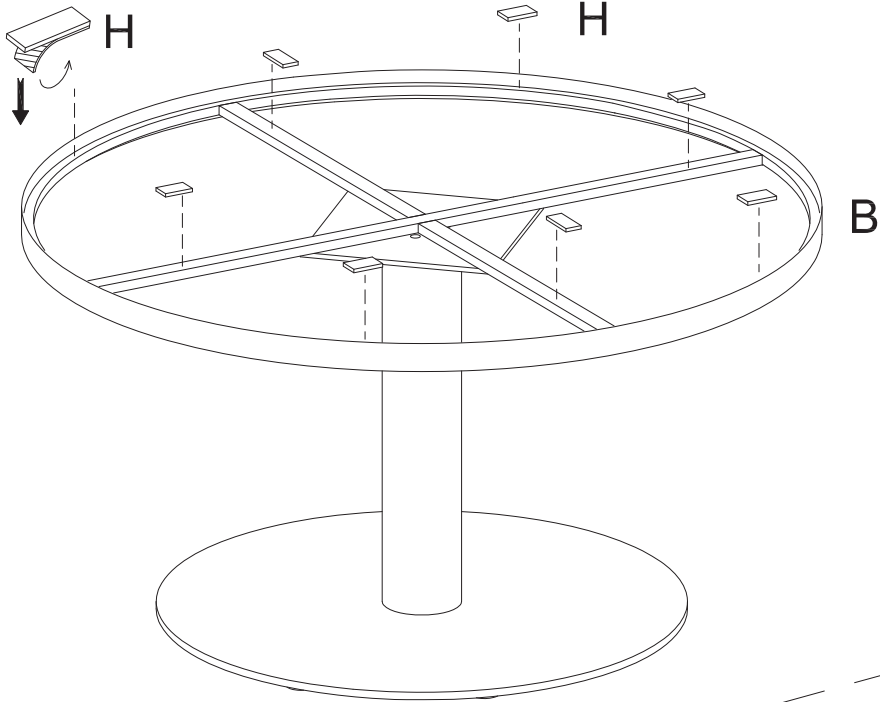

Assembly Instructions

Article number:1263323

4.