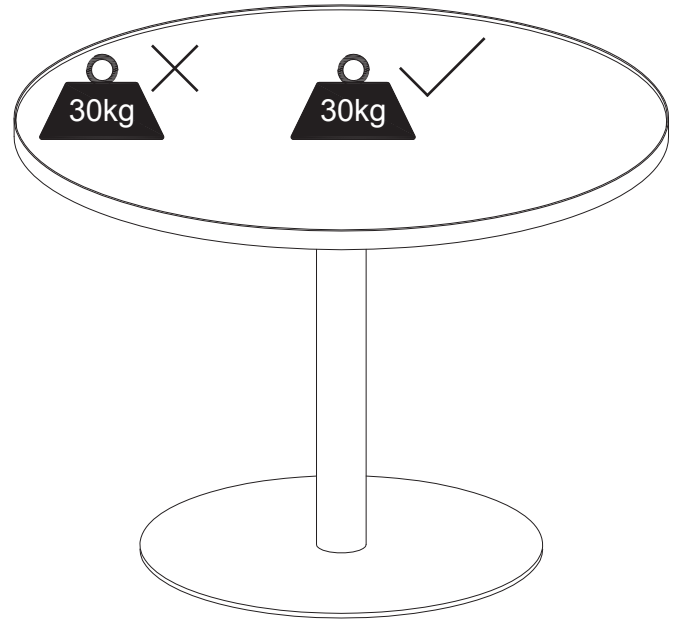

Assembly Instructions

Article number:1263323

PARTS LIST

| | | | | | |
|---|--|-----|---|--|------|
| A |  | 1PC | F |  M8*25 | 6PCS |
| B |  | 1PC | G |  M6*12 | 4PCS |
| C |  | 1PC | H |  | 8PCS |
| D |  | 1PC | I |  | 8PCS |
| E |  | 1PC | J |  5mm | 1PC |
| | | | K |  4mm | 1PC |