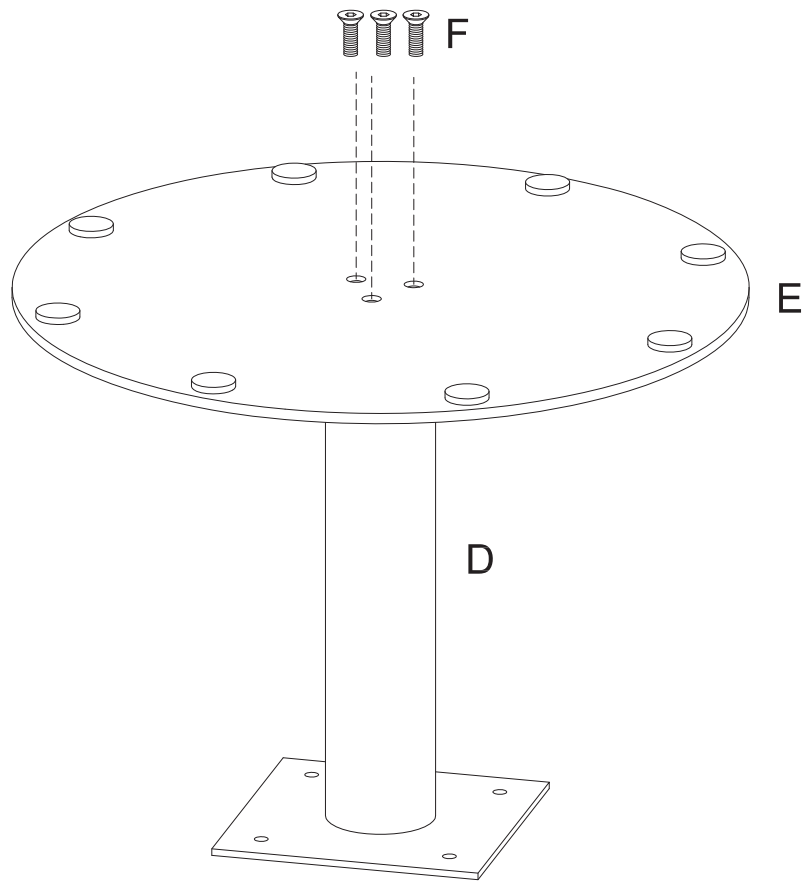

Assembly Instructions

Article number:1263323

2.