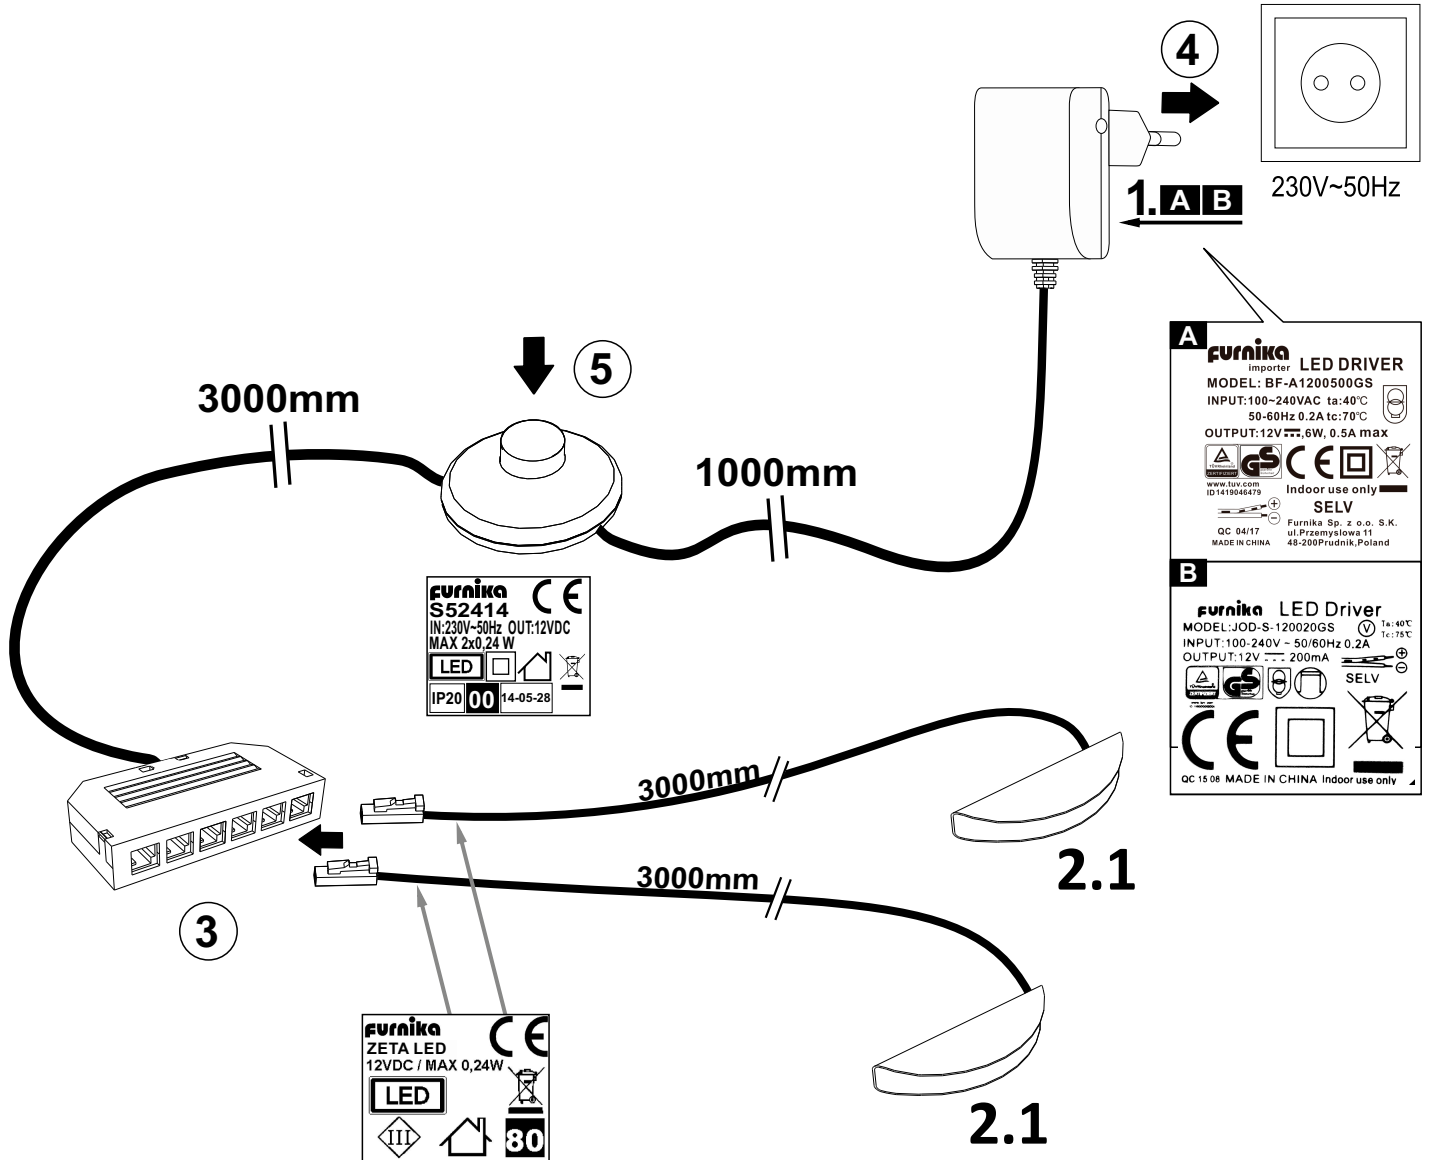

S52414
LED SET 2 ZETA

CE	IP20	LED	House icon	No disposal icon
6500K	ON/OFF	15 000	30 000h	≤1s
2x3,6 lm	A	kWh/1000h	0,5	IN : 230V~50Hz; OUT LED : 12VDC MAX 2x0,24W
				61x18x9 [mm]

BILL OF MATERIAL

No	Description	Unit	Quantities
1.A	LED DRIVER BF-A1200500GS	pcs	1
1.B	LED DRIVER JOD-S-120020GS		
2.1	ZETA LED	pcs	2

ELECTRIC DIAGRAM