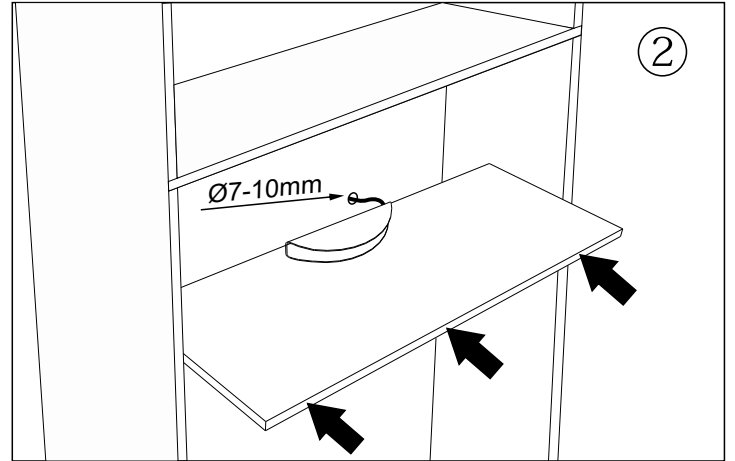

S52414
LED SET 2 ZETA

CE	IP20	LED	House icon	No disposal icon
6500K	ON/OFF	15 000	30 000h	≤1s
2x3,6 lm	A	kWh/1000h	0,5	IN : 230V~50Hz; OUT LED : 12VDC MAX 2x0,24W
				61x18x9 [mm]

BILL OF MATERIAL

No	Description	Unit	Quantities
1.A	LED DRIVER BF-A1200500GS	pcs	1
1.B	LED DRIVER JOD-S-120020GS		
2.1	ZETA LED	pcs	2