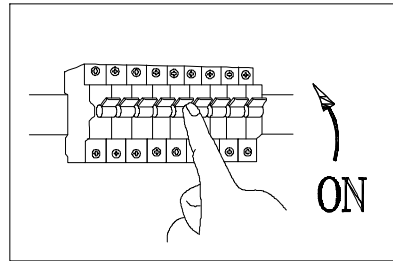

C14108L / 82271383

- 1.Light ON/OFF / RGB OFF
- 2.ALL OFF
- 3.Color temperature switching
- 4.Night light
- 5.Pair code
- 6.Dimming +
- 7.Light temperature -
- 8.Light temperature +
- 9.Dimming -
- 10. Timing function 1H/2H
- 11.RGB Switching / ON
- 12.RGB Rainbow
- 13.Natural wind speed
- 14.Fan OFF
- 15.SUMMER/WINTER
- 16.Wind speed 1
- 17.Wind speed 2
- 18.Wind speed 3
- 19.Wind speed 4