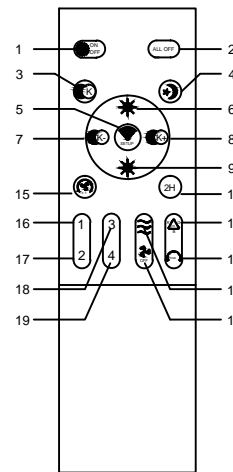

C14108L / 82271383

- 1.Light ON/OFF / RGB OFF
- 2.ALL OFF
- 3.Color temperature switching
- 4.Night light
- 5.Pair code
- 6.Dimming +
- 7.Light temperature -
- 8.Light temperature +
- 9.Dimming -
- 10. Timing function 1H/2H
- 11.RGB Switching / ON
- 12.RGB Rainbow
- 13.Natural wind speed
- 14.Fan OFF
- 15.SUMMER/WINTER
- 16.Wind speed 1
- 17.Wind speed 2
- 18.Wind speed 3
- 19.Wind speed 4