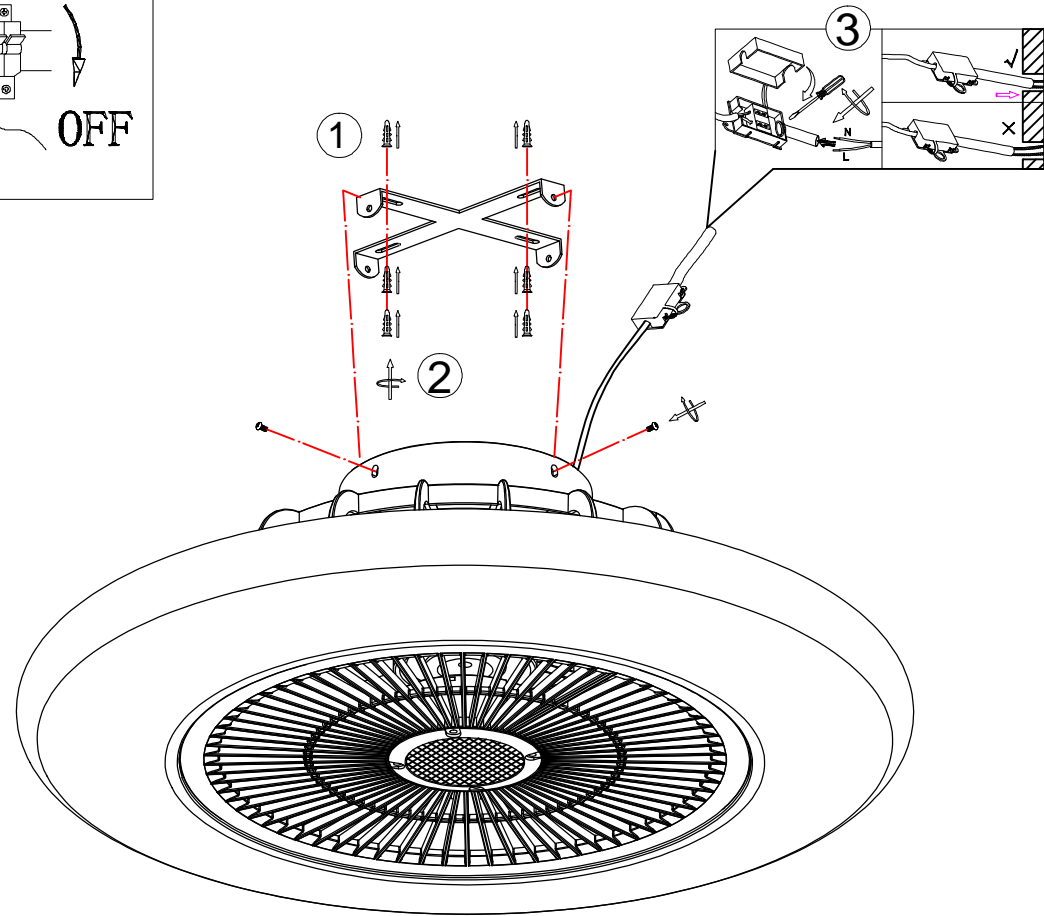

C14108L / 82271383

- 1.Light ON/OFF / RGB OFF
- 2.ALL OFF
- 3.Color temperature switching
- 4.Night light
- 5.Pair code
- 6.Dimming +
- 7.Light temperature -
- 8.Light temperature +
- 9.Dimming -
- 10. Timing function 1H/2H
- 11.RGB Switching / ON
- 12.RGB Rainbow
- 13.Natural wind speed
- 14.Fan OFF
- 15.SUMMER/WINTER
- 16.Wind speed 1
- 17.Wind speed 2
- 18.Wind speed 3
- 19.Wind speed 4