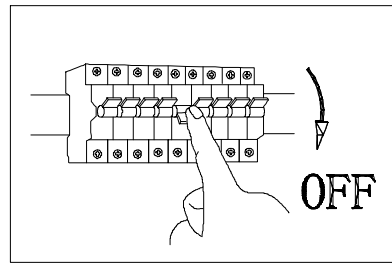

C14108L / 82271383

- 1.Light ON/OFF / RGB OFF
- 2.ALL OFF
- 3.Color temperature switching
- 4.Night light
- 5.Pair code
- 6.Dimming +
- 7.Light temperature -
- 8.Light temperature +
- 9.Dimming -
- 10. Timing function 1H/2H
- 11.RGB Switching / ON
- 12.RGB Rainbow
- 13.Natural wind speed
- 14.Fan OFF
- 15.SUMMER/WINTER
- 16.Wind speed 1
- 17.Wind speed 2
- 18.Wind speed 3
- 19.Wind speed 4