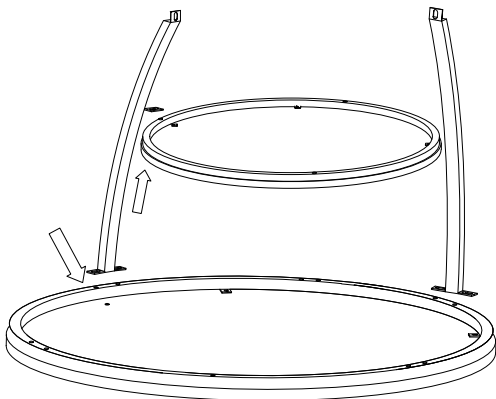

# JAMBI Couchtisch rund 83-222-S4-I(86x86x45cm)

①x1

②x1

③x1

④x3

⑤x3

18x6mm

⑥x21

18x10mm

⑦x21

4mm

⑧x1

(1)

(2)

(3)

(4)