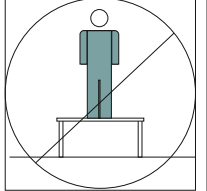

# JAMBI Couchtisch rund 83-222-S4-I(86x86x45cm)

①x1

②x1

③x1

④x3

⑤x3

18x6mm

⑥x21

18x10mm

⑦x21

4mm

⑧x1

(1)

(2)

(3)

(4)