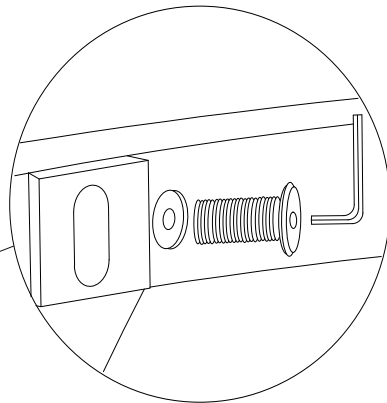

# JAMBI Couchtisch rund 83-222-S4-I(86x86x45cm)

①x1

②x1

③x1

④x3

⑤x3

18x6mm

⑥x21

18x10mm

⑦x21

4mm

⑧x1

(1)

(2)

(3)

(4)