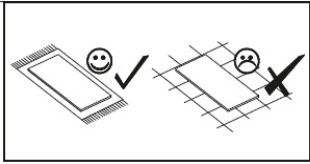

# JAMBI Couchtisch rund 83-222-S4-I(86x86x45cm)

①x1

②x1

③x1

④x3

⑤x3

18x6mm

⑥x21

18x10mm

⑦x21

4mm

⑧x1

(1)

(2)

(3)

(4)