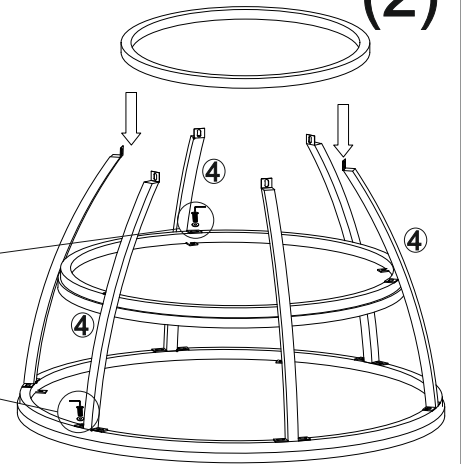

# JAMBI Couchtisch rund 83-222-S4-I(86x86x45cm)

①x1

②x1

③x1

④x3

⑤x3

18x6mm

⑥x21

18x10mm

⑦x21

4mm

⑧x1

(1)

(2)

(3)

(4)