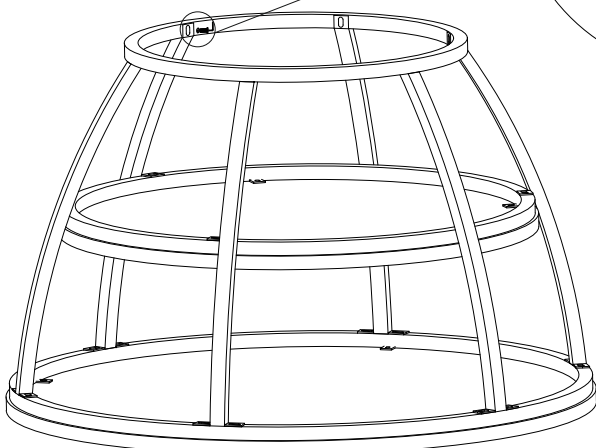

# JAMBI Couchtisch rund 83-222-S4-I(86x86x45cm)

①x1

②x1

③x1

④x3

⑤x3

18x6mm

⑥x21

18x10mm

⑦x21

4mm

⑧x1

(1)

(2)

(3)

(4)