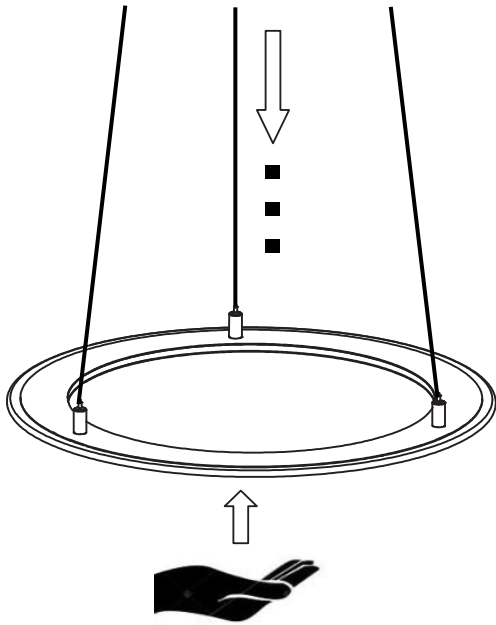

TRIO SELECT

230V~50Hz 1 x LED / 38W

trio-lighting.com/
332910107

TRIO SELECT

[Type: 93882RD]

Frequency: 433MHz
 Power < 100mW
 Battery: 1 x CR2032, 3V