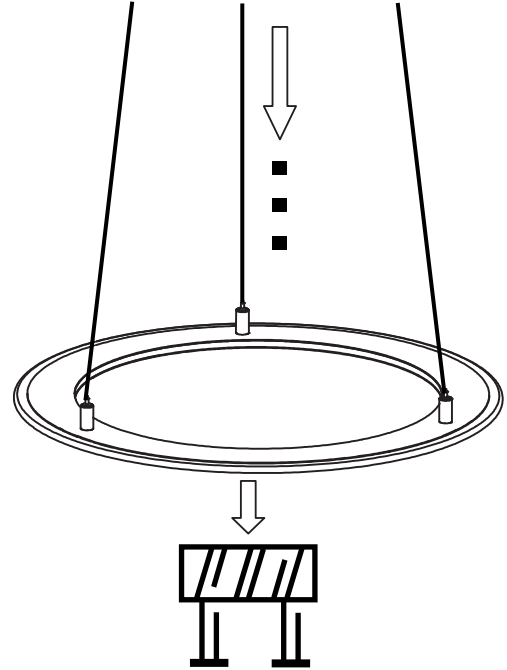

TRIO SELECT

230V~50Hz 1 x LED / 38W

trio-lighting.com/
332910107

TRIO SELECT

[Type: 93882RD]

Frequency: 433MHz
 Power < 100mW
 Battery: 1 x CR2032, 3V