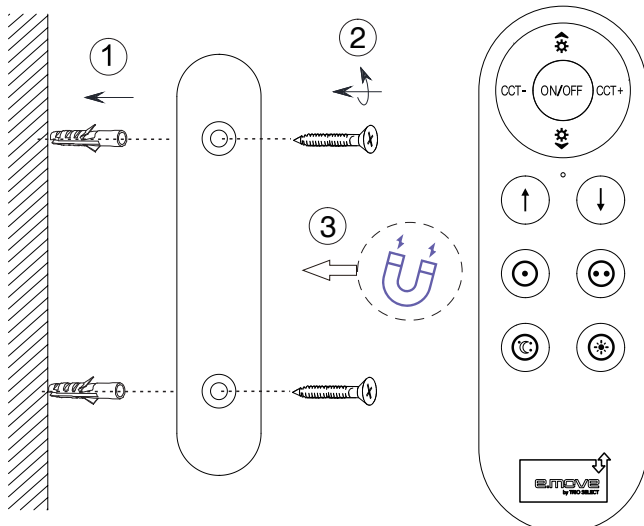

TRIO SELECT

230V~50Hz 1 x LED / 38W

trio-lighting.com/
332910107

TRIO SELECT

[Type: 93882RD]

Frequency: 433MHz
 Power < 100mW
 Battery: 1 x CR2032, 3V