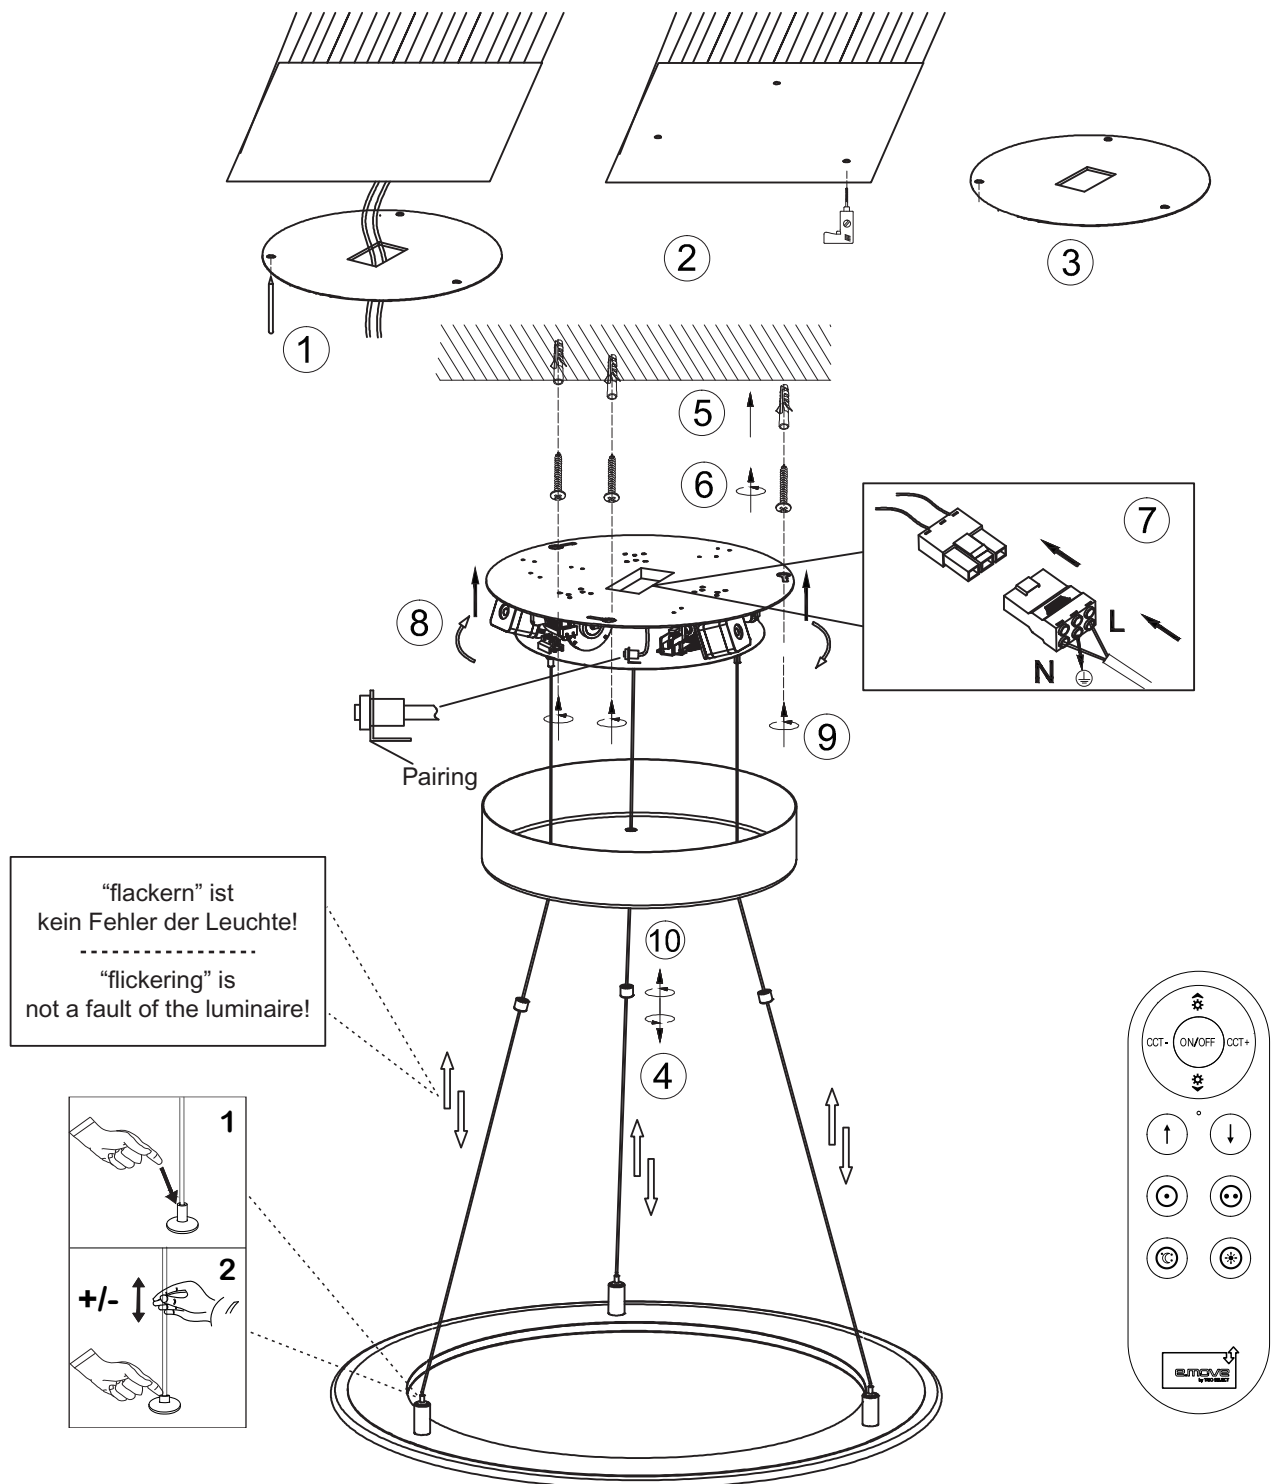

TRIO SELECT

230V~50Hz 1 x LED / 38W

trio-lighting.com/
332910107

TRIO SELECT

[Type: 93882RD]

Frequency: 433MHz
 Power < 100mW
 Battery: 1 x CR2032, 3V