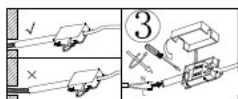

① ↑

⑤ ↻

③

Match code

Battery: 2×AAA (incl.)

2xAAA (Alkaline 1.5V)

Frequency bands 2407MHz-2477MHz  
6dBm