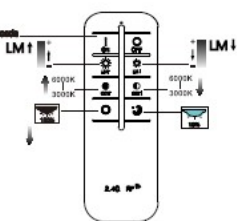

① ↑

⑤ ↻

③

Match code

Battery: 2×AAA (incl.)

2xAAA (Alkaline 1.5V)

Frequency bands 2407MHz-2477MHz  
6dBm