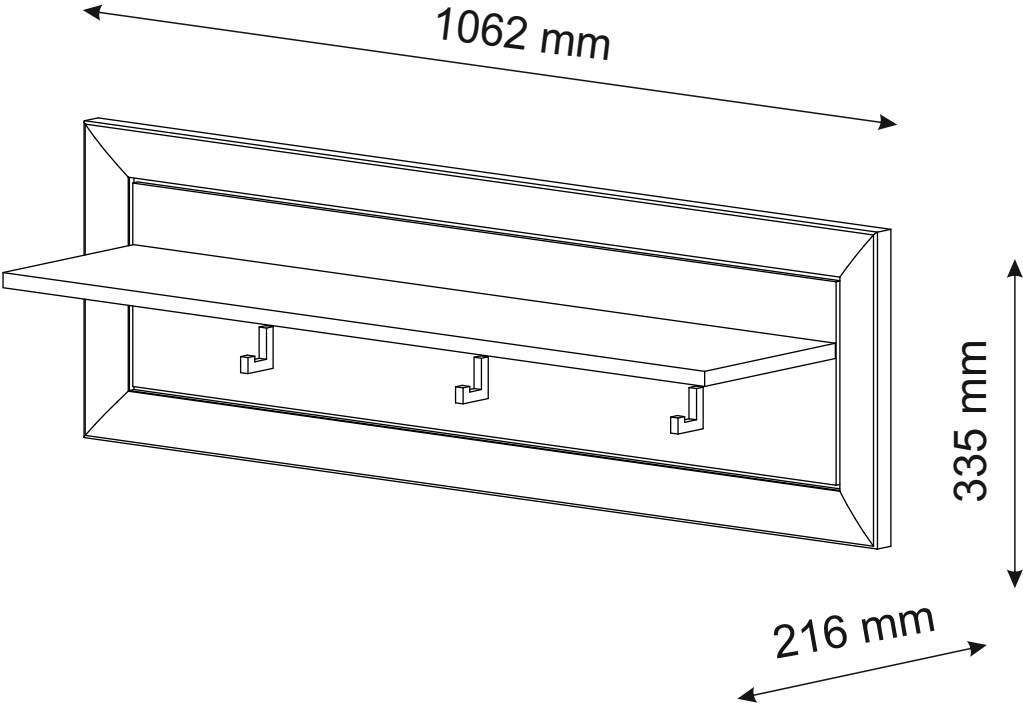

CAMRON - Wandboard 1062x335

CAMRON - Wandboard 1062x335

<p>B2 f 7 x 70 mm x7</p> 	<p>D22 5 x 11 mm x4</p> 	<p>E1 8 x 40 mm x2</p> 
<p>H6 4 x 22 mm x6</p> 	<p>K 4mm x1</p> 	<p>P16 x3</p> 

CAMRON - Wandboard 1062x335

1	940	220	16	x1	1/1
2	1062	335	25	x1	1/1
					1/1

1 ▶

2 ▶

3 ▶

P16		x3
H6		x6

4

5 ▶