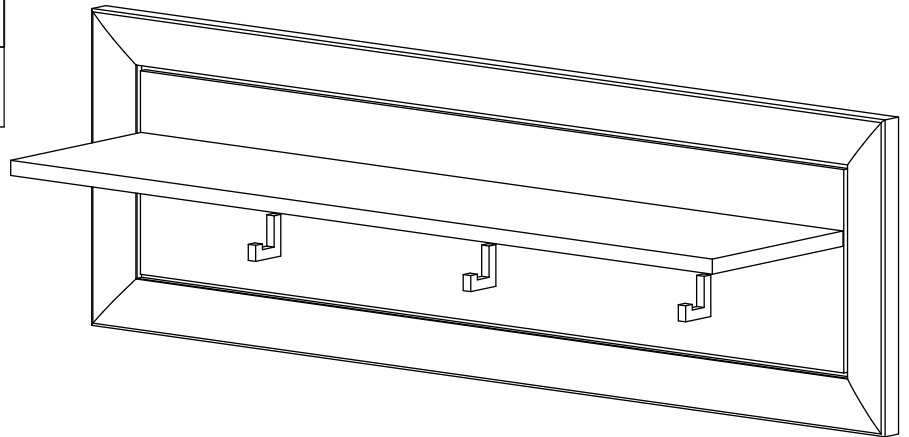

CAMRON - Wandboard 1062x335

CAMRON - Wandboard 1062x335

<p>B2 f 7 x 70 mm x7</p> 	<p>D22 5 x 11 mm x4</p> 	<p>E1 8 x 40 mm x2</p> 
<p>H6 4 x 22 mm x6</p> 	<p>K 4mm x1</p> 	<p>P16 x3</p> 

CAMRON - Wandboard 1062x335

1	940	220	16	x1	1/1
2	1062	335	25	x1	1/1
					1/1

1 ▶

2 ▶

3 ▶

P16		x3
H6		x6

4

5 ▶