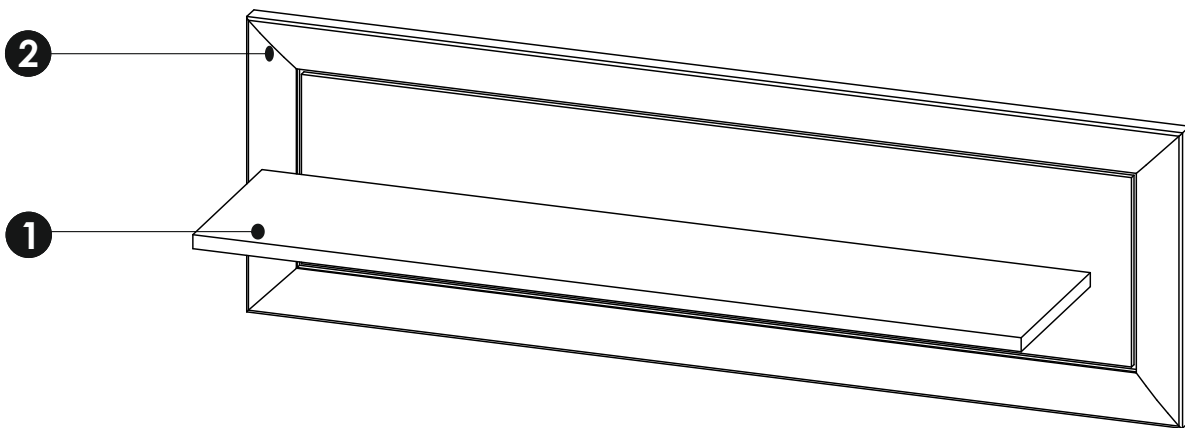

CAMRON - Wandboard 1062x335

CAMRON - Wandboard 1062x335

<p>B2 f 7 x 70 mm x7</p> 	<p>D22 5 x 11 mm x4</p> 	<p>E1 8 x 40 mm x2</p> 
<p>H6 4 x 22 mm x6</p> 	<p>K 4mm x1</p> 	<p>P16 x3</p> 

CAMRON - Wandboard 1062x335

1	940	220	16	x1	1/1
2	1062	335	25	x1	1/1
					1/1

1 ▶

2 ▶

3 ▶

P16		x3
H6		x6

4

5 ▶