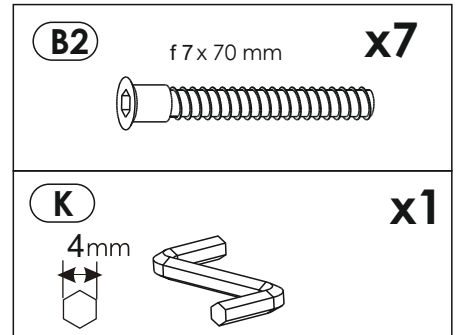

CAMRON - Wandboard 1062x335

CAMRON - Wandboard 1062x335

<p>B2 f 7 x 70 mm x7</p> 	<p>D22 5 x 11 mm x4</p> 	<p>E1 8 x 40 mm x2</p> 
<p>H6 4 x 22 mm x6</p> 	<p>K 4mm x1</p> 	<p>P16 x3</p> 

CAMRON - Wandboard 1062x335

1	940	220	16	x1	1/1
2	1062	335	25	x1	1/1
					1/1

1 ▶

2 ▶

3 ▶

P16		x3
H6		x6

4

5 ▶