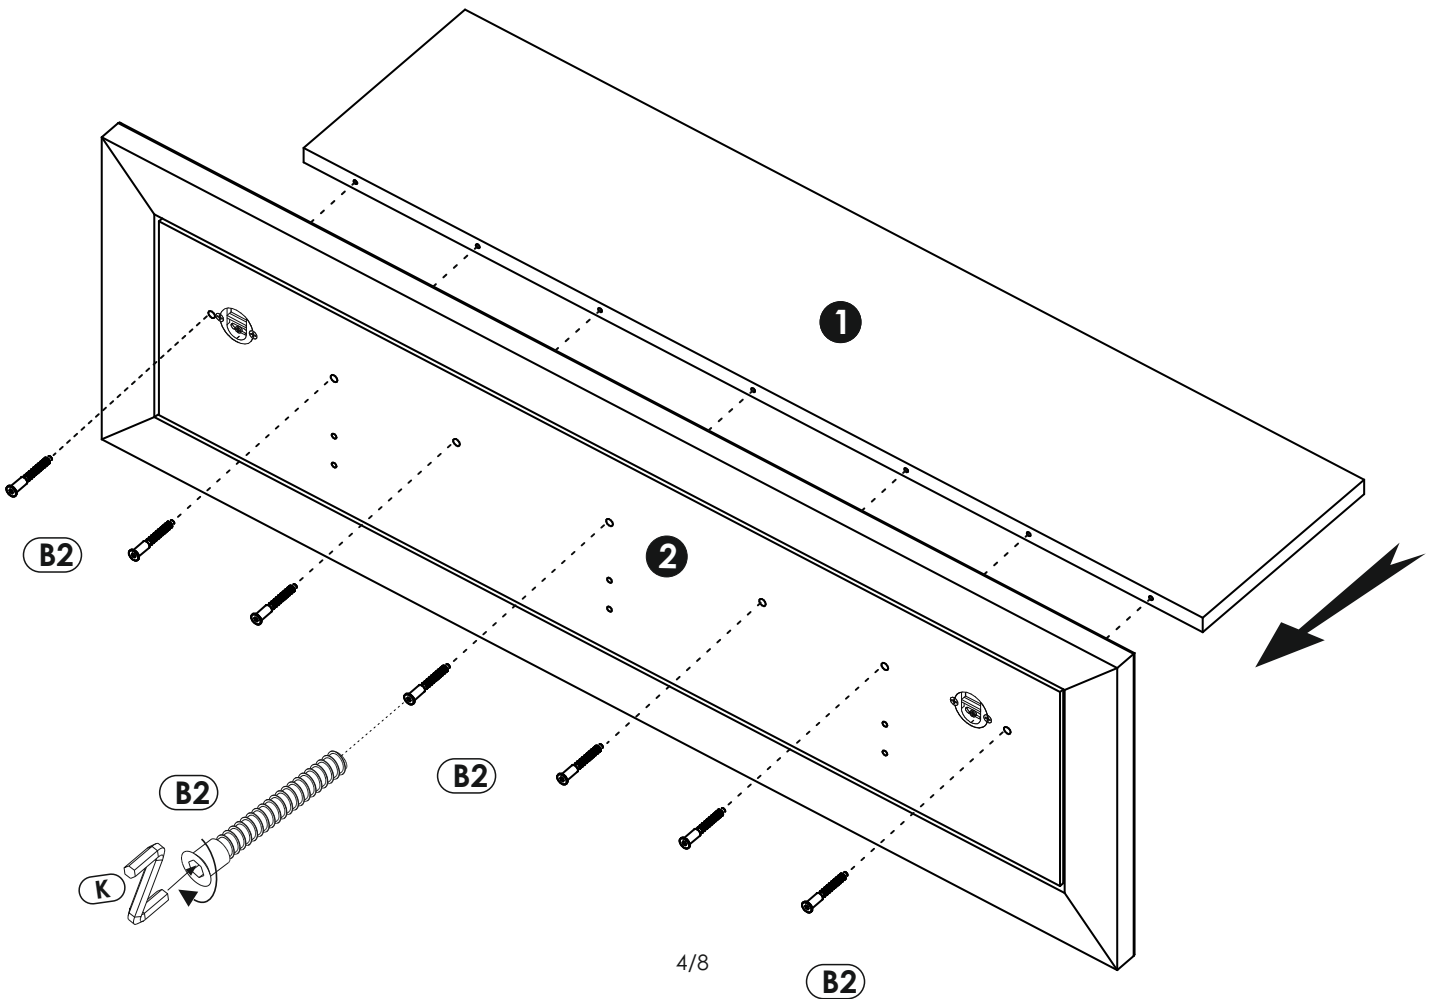

CAMRON - Wandboard 1062x335

CAMRON - Wandboard 1062x335

<p>B2 f 7 x 70 mm x7</p> 	<p>D22 5 x 11 mm x4</p> 	<p>E1 8 x 40 mm x2</p> 
<p>H6 4 x 22 mm x6</p> 	<p>K 4mm x1</p> 	<p>P16 x3</p> 

CAMRON - Wandboard 1062x335

1	940	220	16	x1	1/1
2	1062	335	25	x1	1/1
					1/1

1 ▶

2 ▶

3 ▶

P16		x3
H6		x6

4

5 ▶