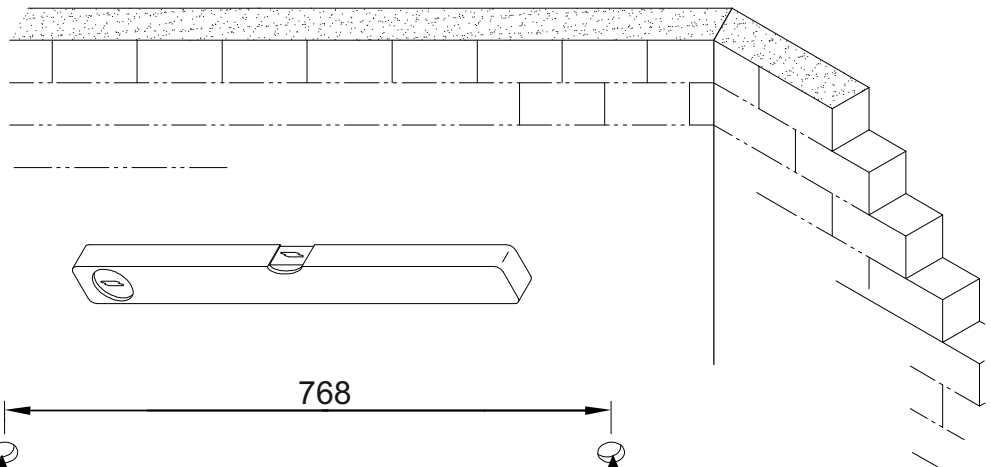

CAMRON - Wandboard 1062x335

CAMRON - Wandboard 1062x335

<p>B2 f 7 x 70 mm x7</p> 	<p>D22 5 x 11 mm x4</p> 	<p>E1 8 x 40 mm x2</p> 
<p>H6 4 x 22 mm x6</p> 	<p>K 4mm x1</p> 	<p>P16 x3</p> 

CAMRON - Wandboard 1062x335

1	940	220	16	x1	1/1
2	1062	335	25	x1	1/1
					1/1

1 ▶

2 ▶

3 ▶

P16		x3
H6		x6

4

5 ▶