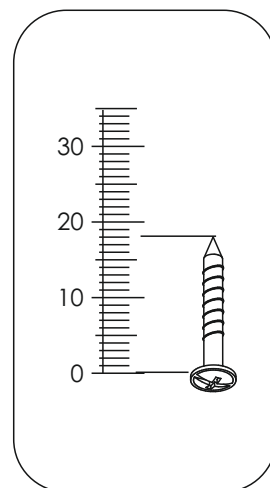

CAMRON - Wandboard 1062x335

CAMRON - Wandboard 1062x335

<p>B2 f 7 x 70 mm x7</p> 	<p>D22 5 x 11 mm x4</p> 	<p>E1 8 x 40 mm x2</p> 
<p>H6 4 x 22 mm x6</p> 	<p>K 4mm x1</p> 	<p>P16 x3</p> 

CAMRON - Wandboard 1062x335

1	940	220	16	x1	1/1
2	1062	335	25	x1	1/1
					1/1

1 ▶

2 ▶

3 ▶

P16		x3
H6		x6

4

5 ▶