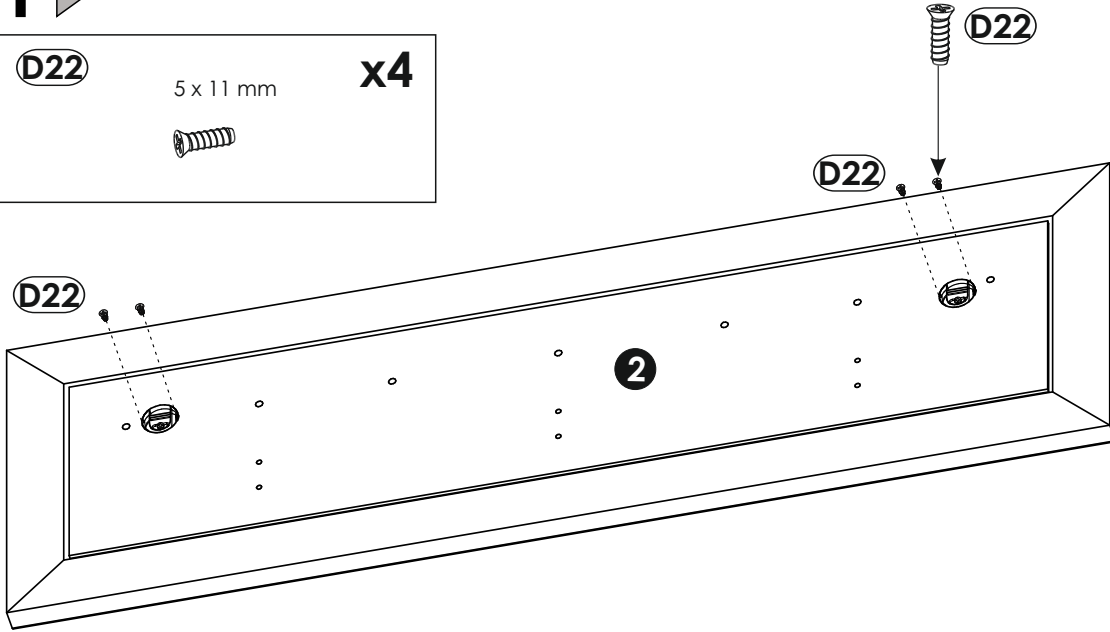

CAMRON - Wandboard 1062x335

CAMRON - Wandboard 1062x335

<p>B2 f 7 x 70 mm x7</p> 	<p>D22 5 x 11 mm x4</p> 	<p>E1 8 x 40 mm x2</p> 
<p>H6 4 x 22 mm x6</p> 	<p>K 4mm x1</p> 	<p>P16 x3</p> 

CAMRON - Wandboard 1062x335

1	940	220	16	x1	1/1
2	1062	335	25	x1	1/1
					1/1

1 ▶

2 ▶

3 ▶

P16		x3
H6		x6

4

5 ▶