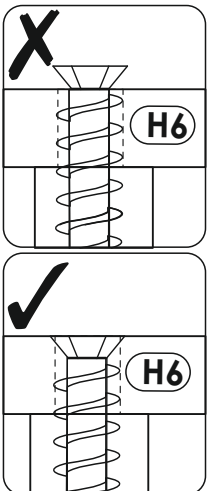

CAMRON - Wandboard 1062x335

CAMRON - Wandboard 1062x335

<p>B2 f 7 x 70 mm x7</p> 	<p>D22 5 x 11 mm x4</p> 	<p>E1 8 x 40 mm x2</p> 
<p>H6 4 x 22 mm x6</p> 	<p>K 4mm x1</p> 	<p>P16 x3</p> 

CAMRON - Wandboard 1062x335

1	940	220	16	x1	1/1
2	1062	335	25	x1	1/1
					1/1

1 ▶

2 ▶

3 ▶

P16		x3
H6		x6

4

5 ▶