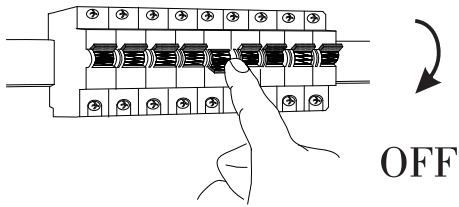

A

GLOBO

LIGHTING

15946B

15946S

B

LED 40W 39V
220-240V~ 50/60Hz

- many steps
- 3 light steps
- memory function