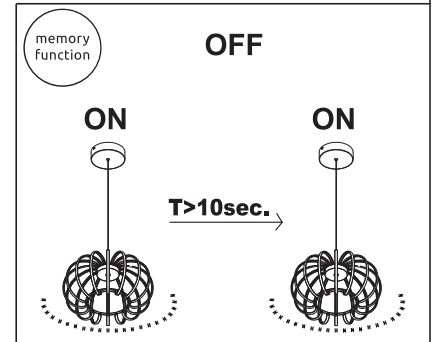

A

GLOBO

LIGHTING

15946B

15946S

B

LED 40W 39V
220-240V~ 50/60Hz

- many steps
- 3 light steps
- memory function