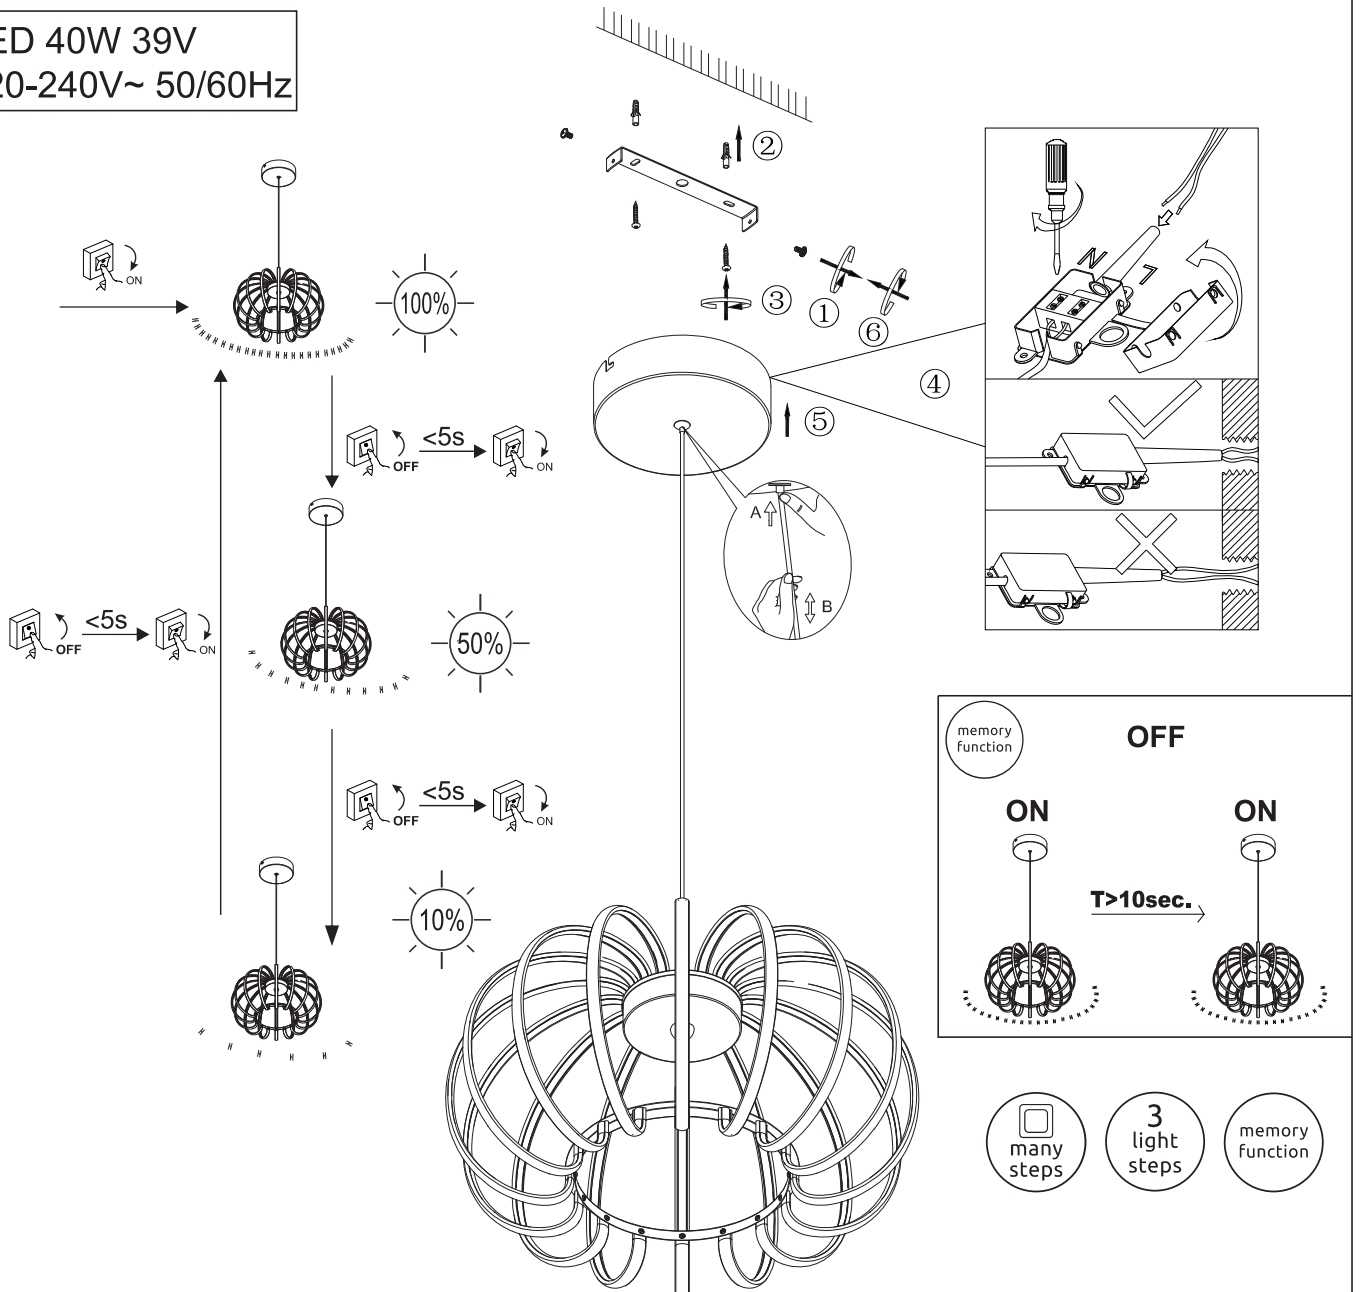

A

GLOBO

LIGHTING

15946B

15946S

B

LED 40W 39V
220-240V~ 50/60Hz

- many steps
- 3 light steps
- memory function