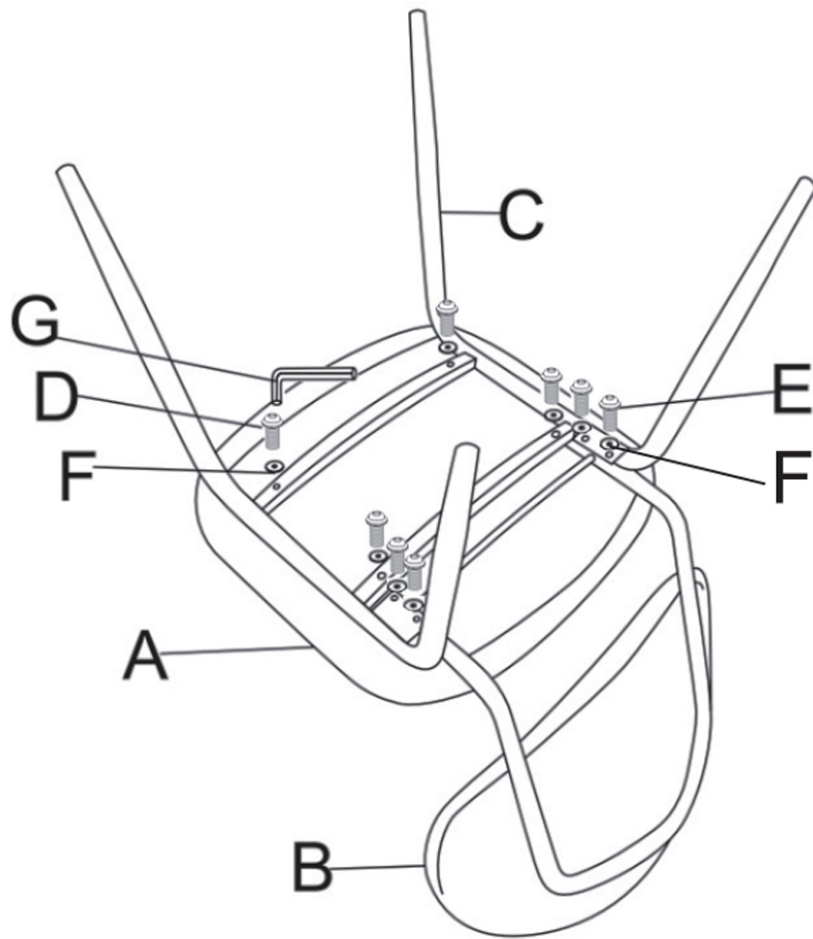

1373098/1373100/
1373104/1373108/
1373110/1373112

PETER

Zurbrueggen Wohn-Zentrum GmbH
Hans-Boeckler-Strasse 4 –
59423 Unna / Germany

BOXXX

Ax1	Bx1	Cx1	Dx4
			 M6x35CM
Ex4	Fx8	Gx1	
 M6x16CM	 ∅ 6x16x1.5	 M5	

2-1

2-2