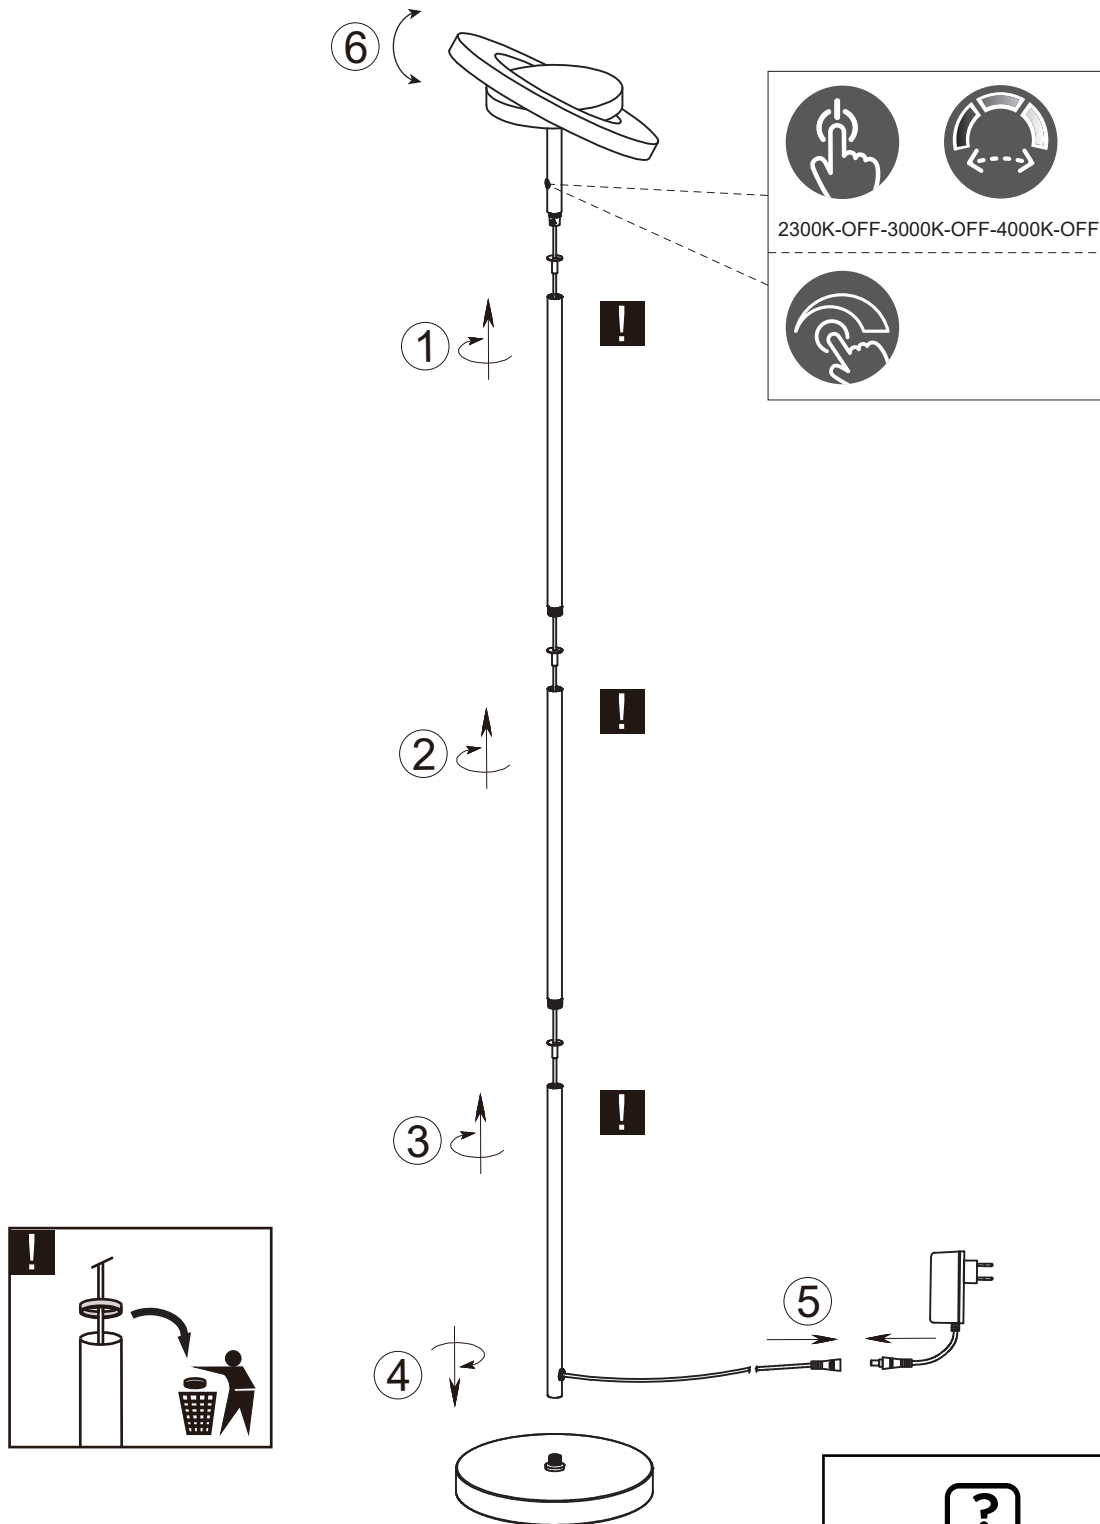

TRIO SELECT

Art.-Nr.: 4344101XX

230V~50Hz 1 x LED 19W

trio-lighting.com/
434410107