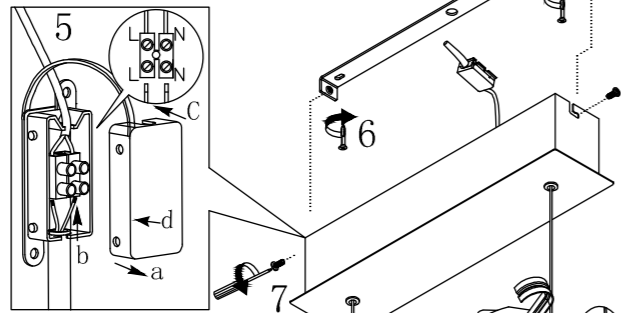

GLOBO

LIGHTING

17019

- colour fixing
- memory function
- continuous press dimmer
- 4000 K 3 LIGHT STEPS 6500 K 3000 K
- on off

LED MAX 12W 24V
230V~ 50/60Hz

GLOBO Handels GmbH
Gewerbestr. 3, A-9184 Sankt Peter, AUSTRIA
www.globo-lighting.com | office@globo-lighting.com