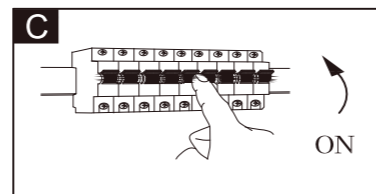

GLOBO

LIGHTING

17019

- colour fixing
- memory function
- continuous press dimmer
- 4000 K 3 LIGHT STEPS 6500 K 3000 K
- on off

LED MAX 12W 24V
230V~ 50/60Hz

GLOBO Handels GmbH
Gewerbestr. 3, A-9184 Sankt Peter, AUSTRIA
www.globo-lighting.com | office@globo-lighting.com