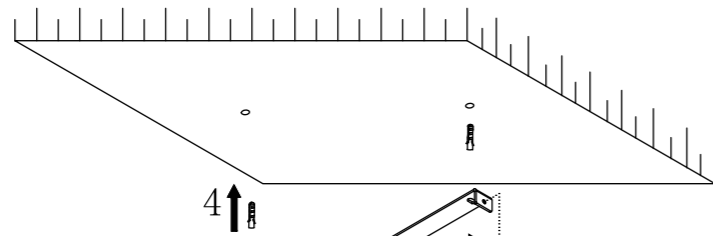

GLOBO

LIGHTING

17019

- colour fixing
- memory function
- continuous press dimmer
- 4000 K 3 LIGHT STEPS 6500 K 3000 K
- on off

LED MAX 12W 24V
230V~ 50/60Hz

GLOBO Handels GmbH
Gewerbestr. 3, A-9184 Sankt Peter, AUSTRIA
www.globo-lighting.com | office@globo-lighting.com