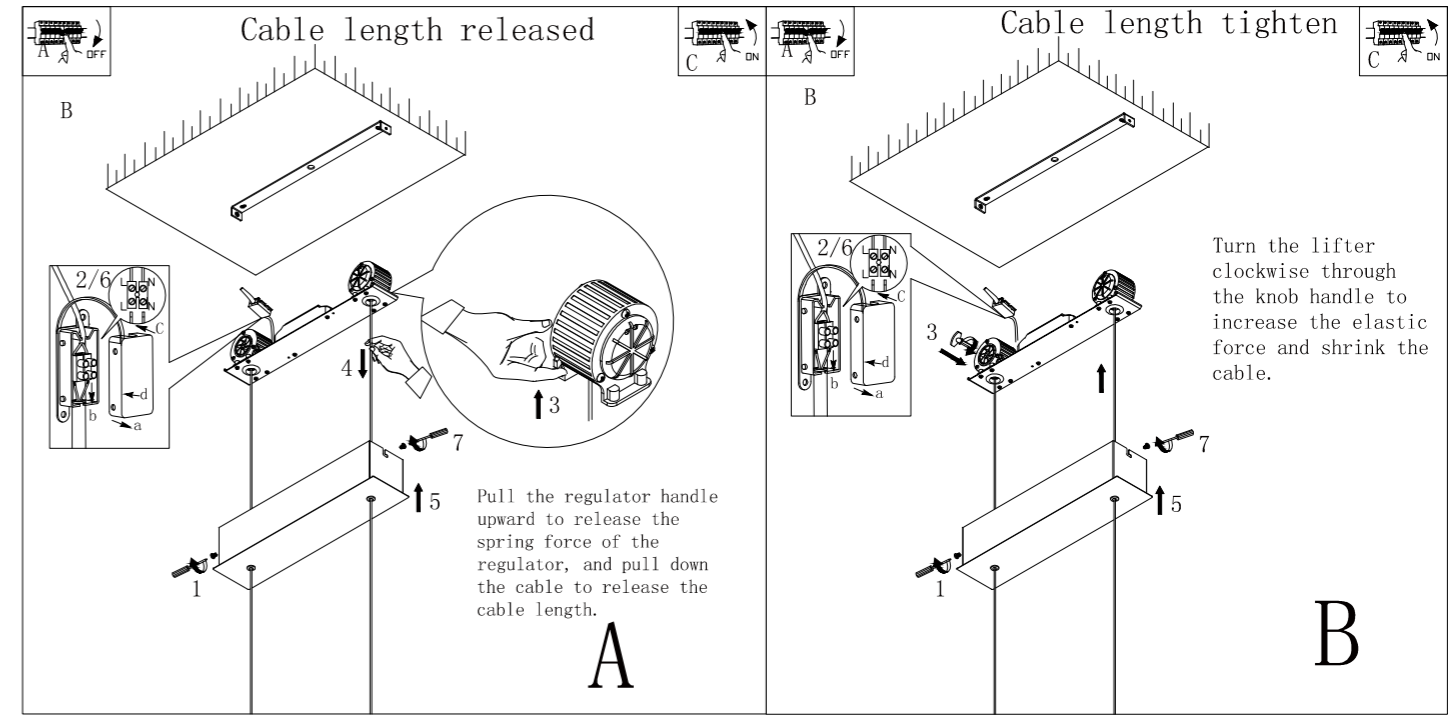

GLOBO

LIGHTING

17019

- colour fixing
- memory function
- continuous press dimmer
- 4000 K 3 LIGHT STEPS 6500 K 3000 K
- on off

LED MAX 12W 24V
230V~ 50/60Hz

GLOBO Handels GmbH
Gewerbestr. 3, A-9184 Sankt Peter, AUSTRIA
www.globo-lighting.com | office@globo-lighting.com