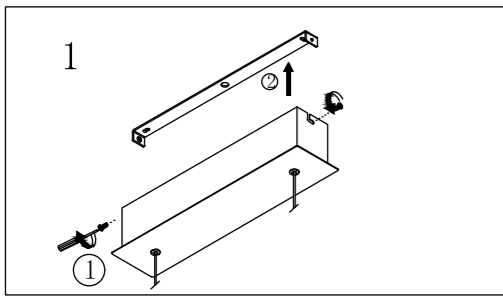

GLOBO

LIGHTING

17019

- colour fixing
- memory function
- continuous press dimmer
- 4000 K 3 LIGHT STEPS 6500 K 3000 K
- on off

LED MAX 12W 24V
230V~ 50/60Hz

GLOBO Handels GmbH
Gewerbestr. 3, A-9184 Sankt Peter, AUSTRIA
www.globo-lighting.com | office@globo-lighting.com