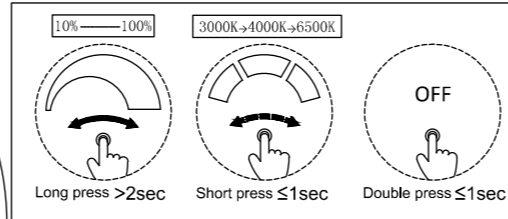

GLOBO

LIGHTING

17019

- colour fixing
- memory function
- continuous press dimmer
- 4000 K 3 LIGHT STEPS 6500 K 3000 K
- on off

LED MAX 12W 24V
230V~ 50/60Hz

GLOBO Handels GmbH
Gewerbestr. 3, A-9184 Sankt Peter, AUSTRIA
www.globo-lighting.com | office@globo-lighting.com