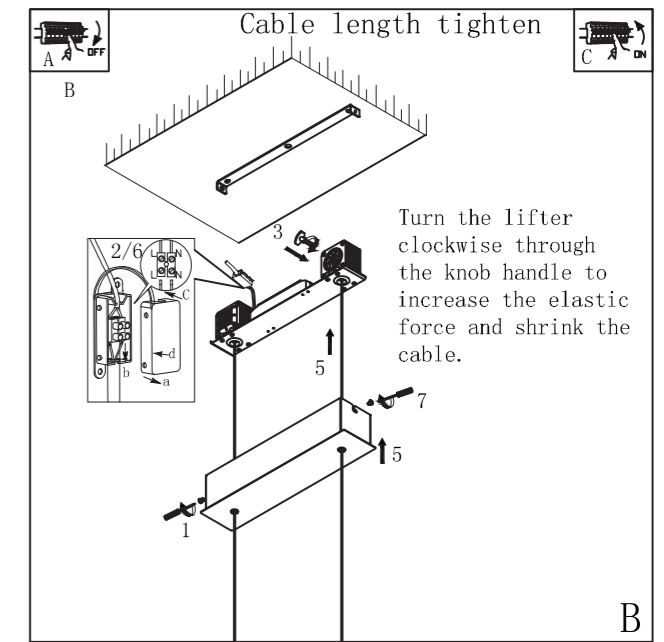

GLOBO

LIGHTING

17019H1

B

LED MAX 22W 24V
230V~ 50/60Hz

GLOBO Handels GmbH
Gewerbestr. 3, A-9184 Sankt Peter, AUSTRIA
www.globo-lighting.com | office@globo-lighting.com

Light source disassembly diagram

Lichtquelle/Light Source: