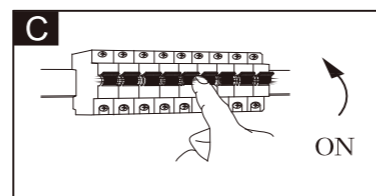

GLOBO

LIGHTING

17019H1

B

LED MAX 22W 24V
230V~ 50/60Hz

GLOBO Handels GmbH
Gewerbestr. 3, A-9184 Sankt Peter, AUSTRIA
www.globo-lighting.com | office@globo-lighting.com

Light source disassembly diagram

Lichtquelle/Light Source: