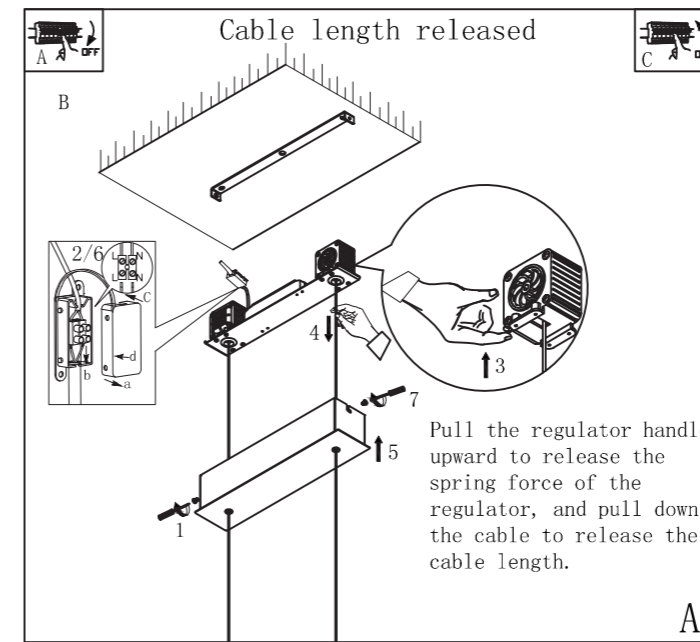

GLOBO

LIGHTING

17019H1

B

LED MAX 22W 24V
230V~ 50/60Hz

GLOBO Handels GmbH
Gewerbestr. 3, A-9184 Sankt Peter, AUSTRIA
www.globo-lighting.com | office@globo-lighting.com

Light source disassembly diagram

Lichtquelle/Light Source: