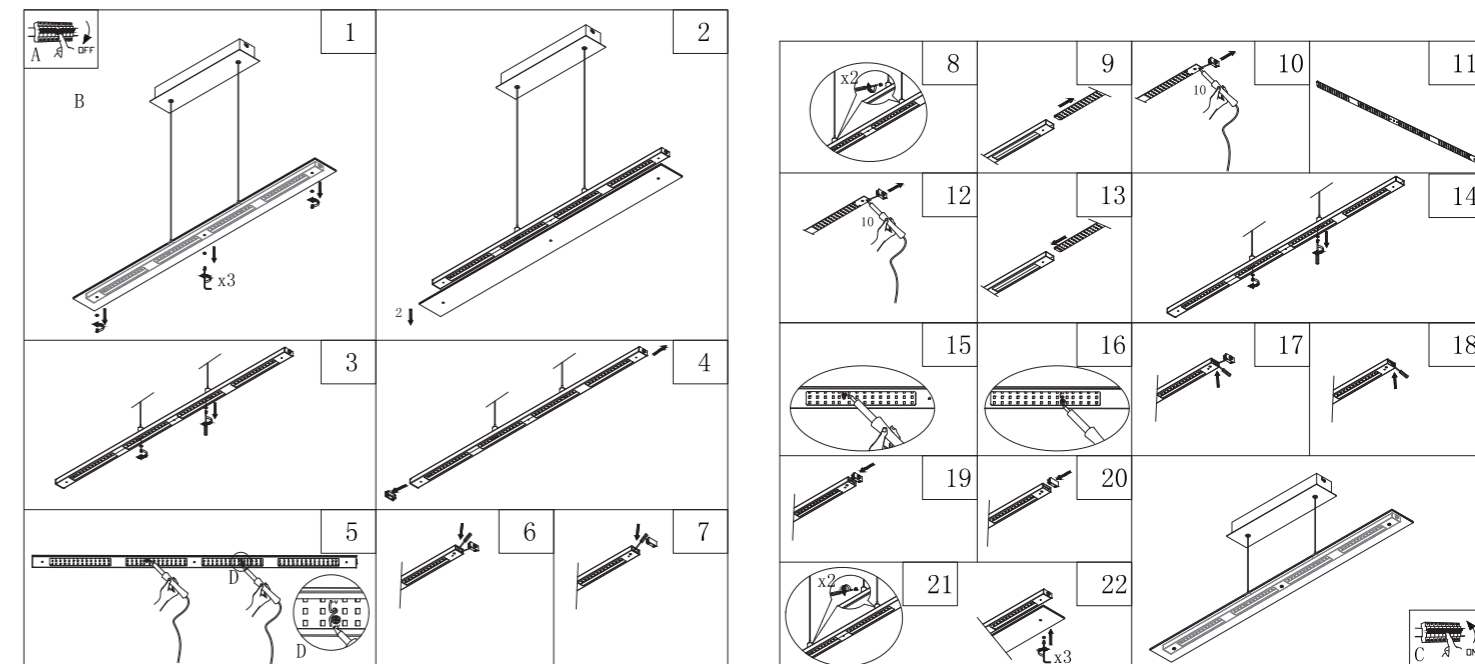

GLOBO

LIGHTING

17019H1

B

LED MAX 22W 24V
230V~ 50/60Hz

GLOBO Handels GmbH
Gewerbestr. 3, A-9184 Sankt Peter, AUSTRIA
www.globo-lighting.com | office@globo-lighting.com

Light source disassembly diagram

Lichtquelle/Light Source: