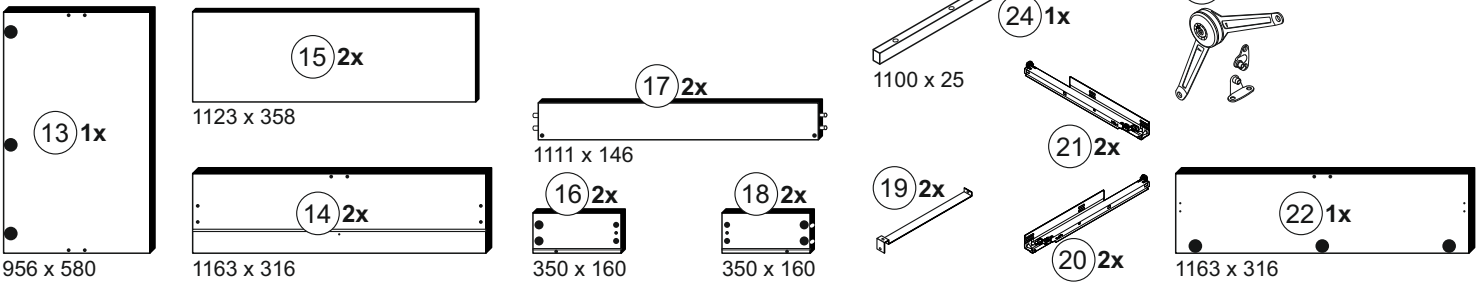

CHICAGO

Beutel 1/5

1-10 2x		6,3x50 64x	1-30 3x16		1-70 4x		1-80 14x		1-90 4x		1-122 4x		4x13
1-200 18x		6,3x13 8x	2-08 h=10mm 20x		2-10 h=12mm 28x		2-20 8x		2-160 8x				

Beutel 2/5

1-123 12x		4x15 6x	2-173 	3-07 2x		3-11 6x		3-42 6x		8er

Beutel 3/5

Beutel 4/5

2-103 12x		8x30 6x	5-01 	5-130 2x	LEIM 4x	5-185 	5-260 1x		5-265 1x	set one by Musterring Pflegeanweisung	5-280 1x		6-425 4x	

Beutel 5/5

1-36 4x		4x40

L = 20 mm

Colli 1/4