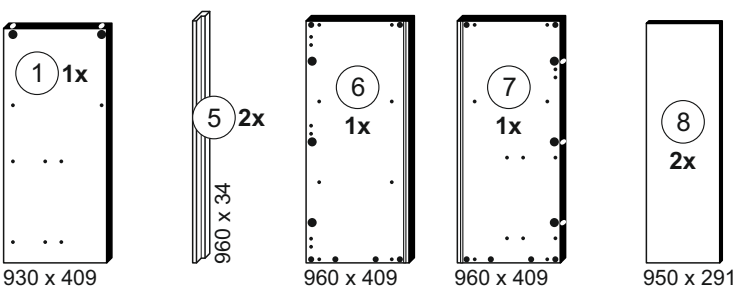

CHICAGO

Beutel 1/5

1-10 2x		6,3x50 64x	1-30 3x16		1-70 4x		1-80 14x		1-90 4x		1-122 4x		4x13
1-200 18x		6,3x13 8x	2-08 h=10mm 20x		2-10 h=12mm 28x		2-20 8x		2-160 8x				

Beutel 2/5

1-123 12x		4x15 6x	2-173 	3-07 2x		3-11 6x		3-42 6x		8er

Beutel 3/5

Beutel 4/5

2-103 12x		8x30 6x	5-01 	5-130 2x	LEIM 4x	5-185 	5-260 1x		5-265 1x	set one by Musterring Pflegeanweisung	5-280 1x		6-425 4x	

Beutel 5/5

1-36 4x		4x40

L = 20 mm

Colli 1/4

Colli 2/4

Colli 3/4

Colli 4/4