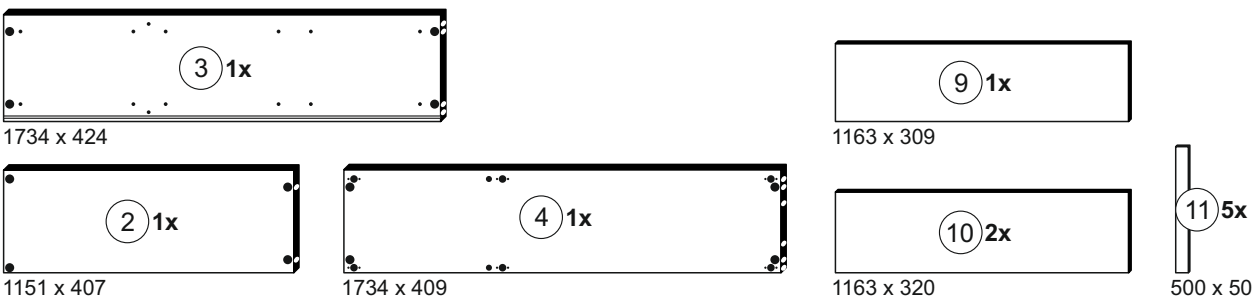

CHICAGO

Beutel 1/5

1-10 2x		6,3x50 64x	1-30 3x16		1-70 4x		1-80 14x		1-90 4x		1-122 4x		4x13
1-200 18x		6,3x13 8x	2-08 h=10mm 20x		2-10 h=12mm 28x		2-20 8x		2-160 8x				

Beutel 2/5

1-123 12x		4x15 6x	2-173 	3-07 2x		3-11 6x		3-42 6x		8er

Beutel 3/5

Beutel 4/5

2-103 12x		8x30 6x	5-01 	5-130 2x	LEIM 4x	5-185 	5-260 1x		5-265 1x	set one by Musterring Pflegeanweisung	5-280 1x		6-425 4x	

Beutel 5/5

1-36 4x		4x40

L = 20 mm

Colli 1/4

Colli 2/4

Colli 3/4

Colli 4/4