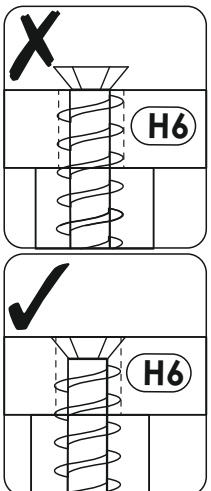

CAMRON - Garderobenpaneel 270x1620

1620 mm

270 mm

25 mm

CAMRON - Garderobenpaneel 270x1620

D22 5 x 11 mm x12 	E2 8 x 40 mm x6 	H6 4 x 22 mm x12 
P32  x6		

CAMRON - Garderobenpaneel 270x1620

1	1620	270	25	x2	1/1
					1/1

1 ▶

D22	5 x 11 mm	x12
		

2 ▶

P32	x6	H6	4 x 22 mm	x12
				

3

4 ▶

x2

max.
3 kg