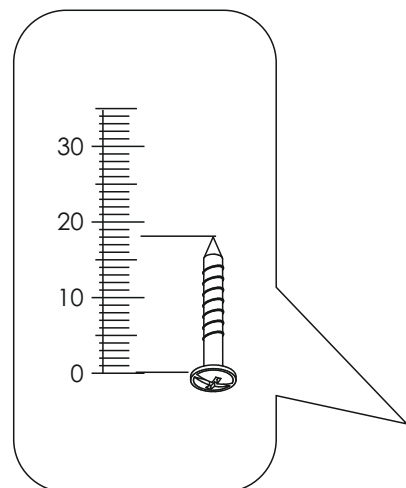

CAMRON - Garderobenpaneel 270x1620

1620 mm

270 mm

25 mm

CAMRON - Garderobenpaneel 270x1620

D22 5 x 11 mm x12 	E2 8 x 40 mm x6 	H6 4 x 22 mm x12 
P32  x6		

CAMRON - Garderobenpaneel 270x1620

1	1620	270	25	x2	1/1
					1/1

1 ▶

D22	5 x 11 mm	x12
		

2 ▶

P32	x6	H6	4 x 22 mm	x12
				

3

4 ▶

x2

max.
3 kg