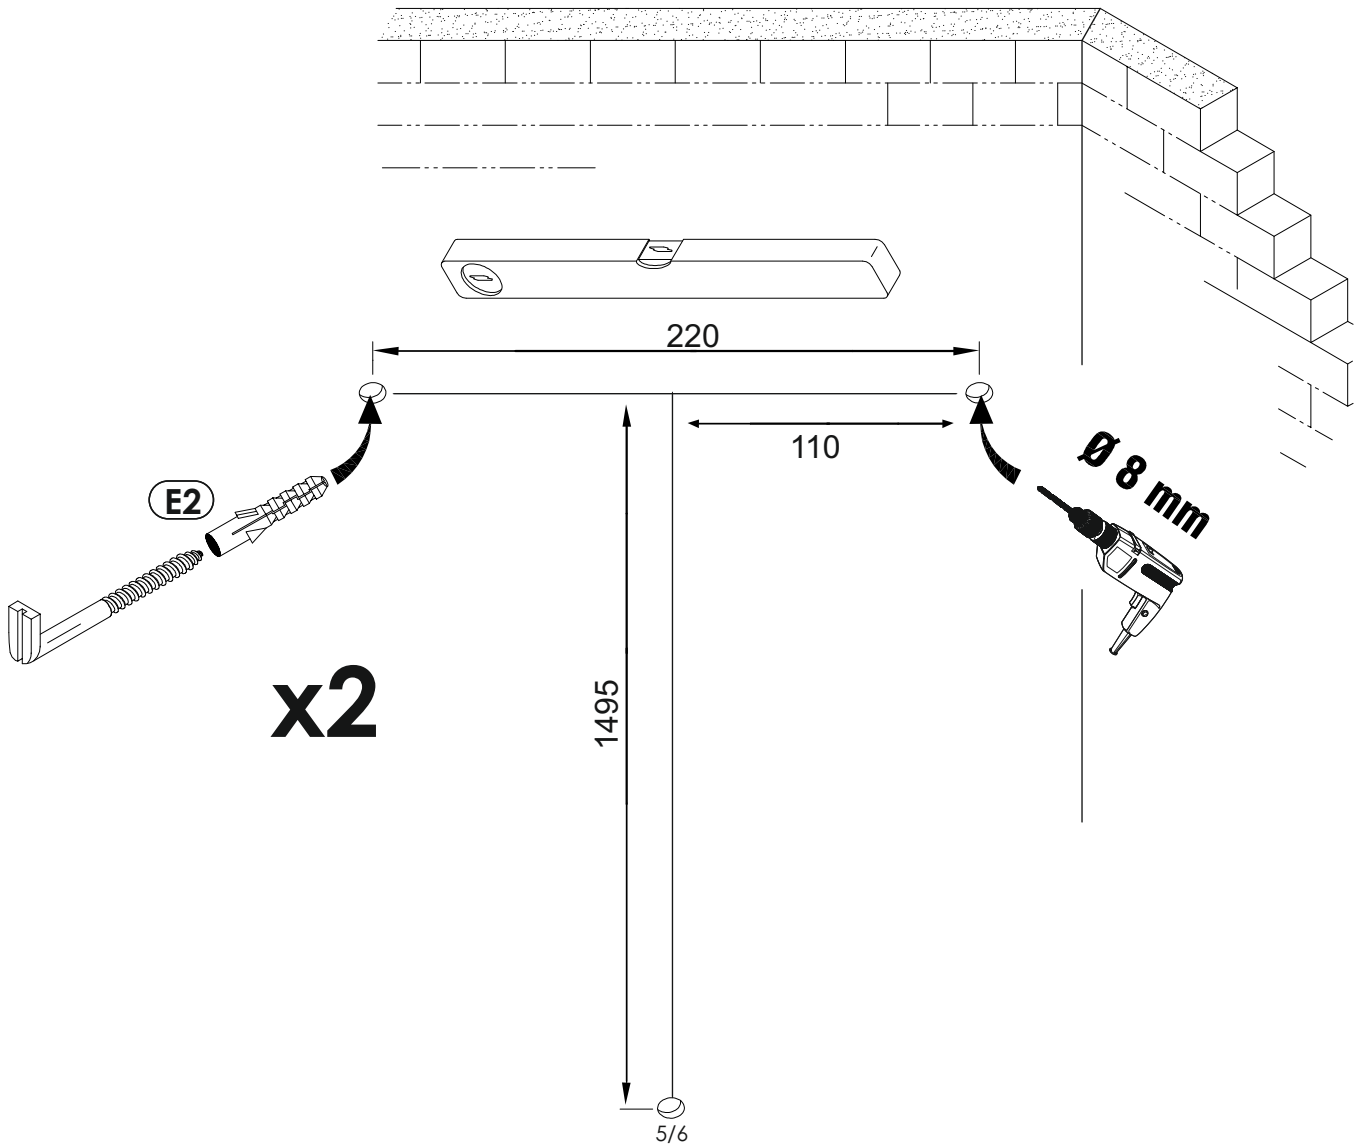

CAMRON - Garderobenpaneel 270x1620

1620 mm

270 mm

25 mm

CAMRON - Garderobenpaneel 270x1620

D22 5 x 11 mm x12 	E2 8 x 40 mm x6 	H6 4 x 22 mm x12 
P32  x6		

CAMRON - Garderobenpaneel 270x1620

1	1620	270	25	x2	1/1
					1/1

1 ▶

D22	5 x 11 mm	x12
		

2 ▶

P32	x6	H6	4 x 22 mm	x12
				

3

4 ▶

x2

max.
3 kg