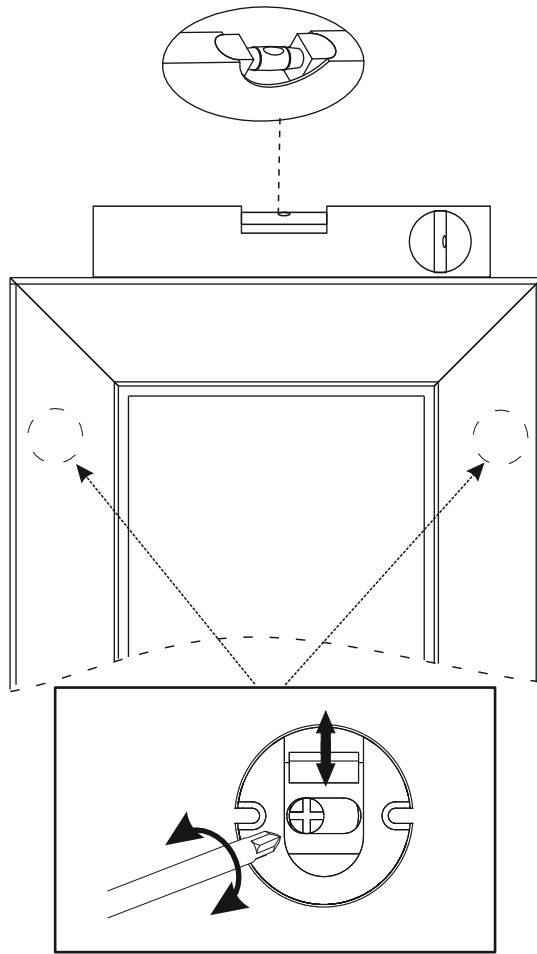

CAMRON - Garderobenpaneel 270x1620

1620 mm

270 mm

25 mm

CAMRON - Garderobenpaneel 270x1620

D22 5 x 11 mm x12 	E2 8 x 40 mm x6 	H6 4 x 22 mm x12 
P32  x6		

CAMRON - Garderobenpaneel 270x1620

1	1620	270	25	x2	1/1
					1/1

1 ▶

D22	5 x 11 mm	x12
		

2 ▶

P32	x6	H6	4 x 22 mm	x12
				

3

4 ▶

x2

max.
3 kg