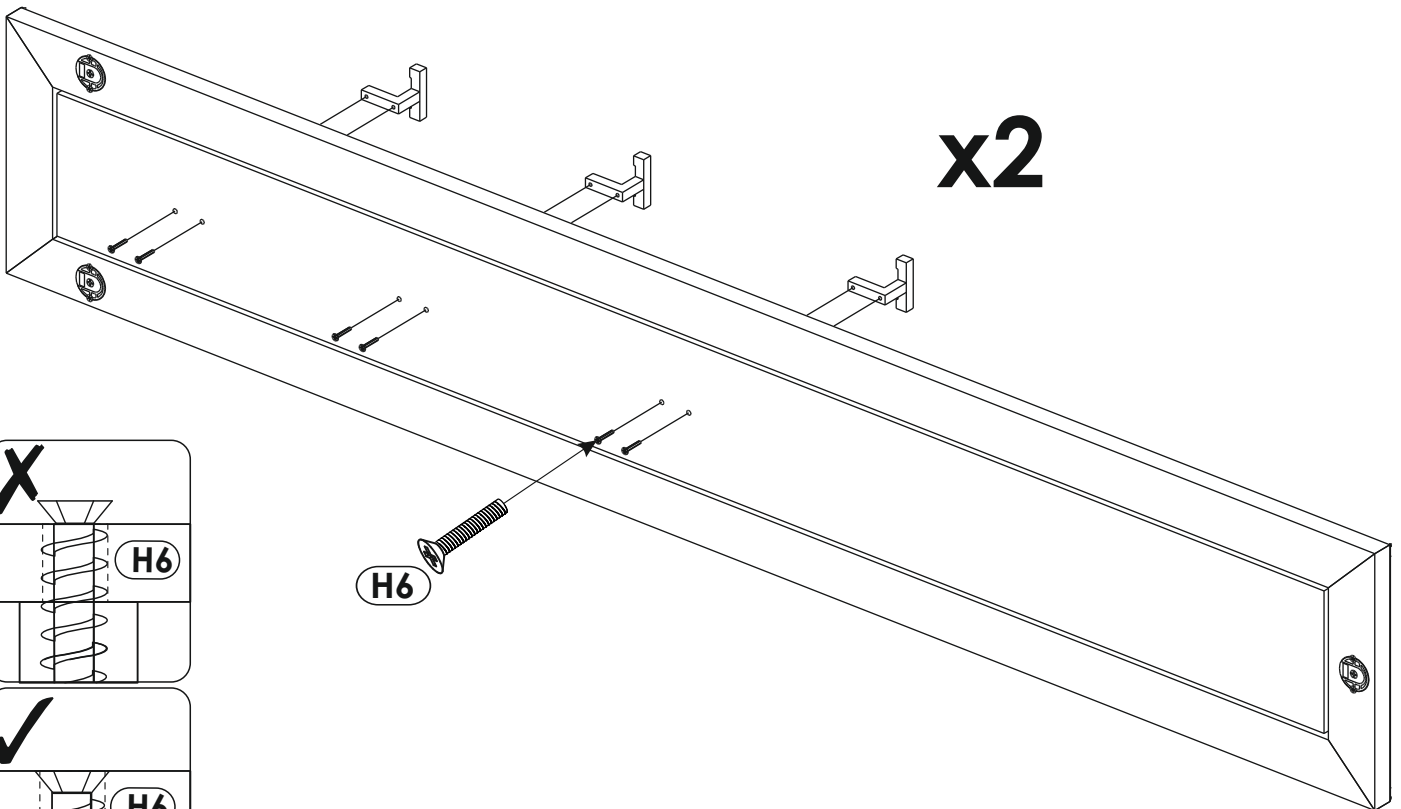

CAMRON - Garderobenpaneel 270x1620

1620 mm

270 mm

25 mm

CAMRON - Garderobenpaneel 270x1620

D22 5 x 11 mm x12 	E2 8 x 40 mm x6 	H6 4 x 22 mm x12 
P32  x6		

CAMRON - Garderobenpaneel 270x1620

1	1620	270	25	x2	1/1
					1/1

1 ▶

D22	5 x 11 mm	x12
		

2 ▶

P32	x6	H6	4 x 22 mm	x12
				

3

4 ▶

x2

max.
3 kg