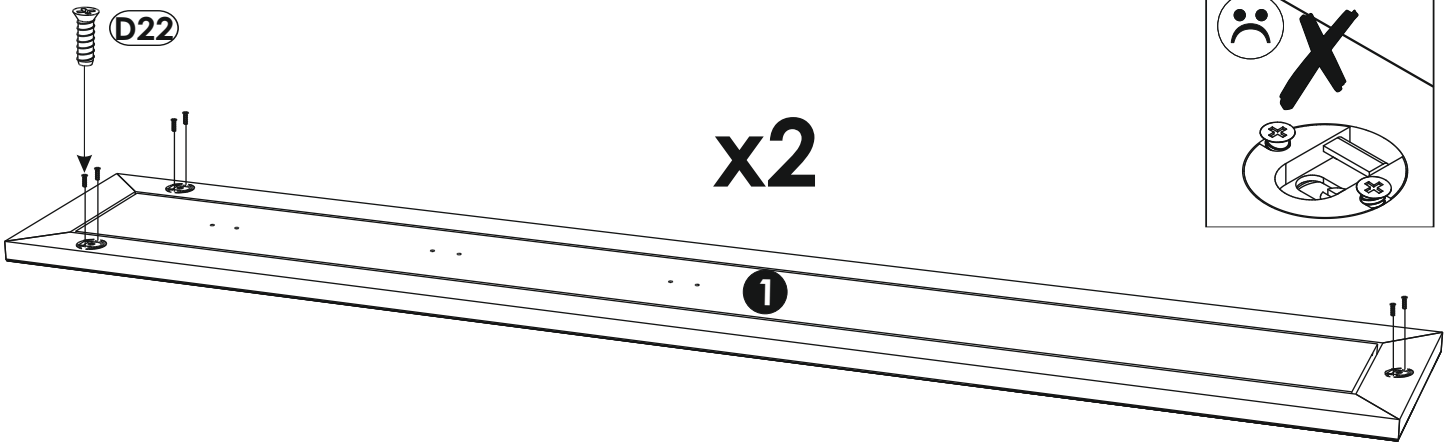

CAMRON - Garderobenpaneel 270x1620

1620 mm

270 mm

25 mm

CAMRON - Garderobenpaneel 270x1620

D22 5 x 11 mm x12 	E2 8 x 40 mm x6 	H6 4 x 22 mm x12 
P32  x6		

CAMRON - Garderobenpaneel 270x1620

1	1620	270	25	x2	1/1
					1/1

1 ▶

D22	5 x 11 mm	x12
		

2 ▶

P32	x6	H6	4 x 22 mm	x12
				

3

4 ▶

x2

max.
3 kg