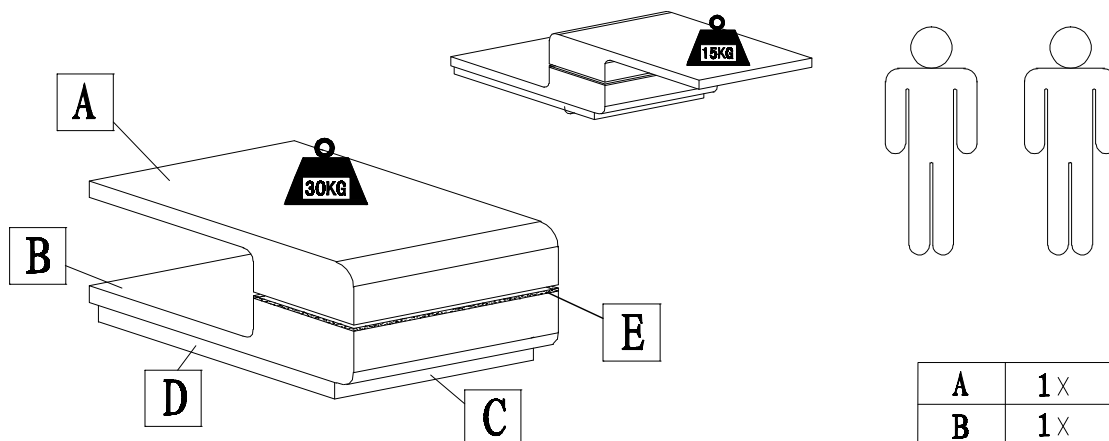

# 1361194

Zurbrueggen Wohn-Zentrum GmbH  
 Hans-Boeckler-Strasse 4 - 59423 Unna  
 Germany  
 zurbrüggen

A	1X
B	1X
C	2X
D	2X
E	1X

①	②	③	④	⑤	⑥
175mmx175mm	M8x18mm	M8x4.5mm	M8x40mm	M5	M6.5x40mm
1X	12X	4X	4X	1X	4X
⑦	⑧	⑨	⑩	⑪	⑫
M14.5x11mm	M8x16mm	M12	M4x40mm	M8x30mm	M14
4X	4X	1X	12X	6X	1X