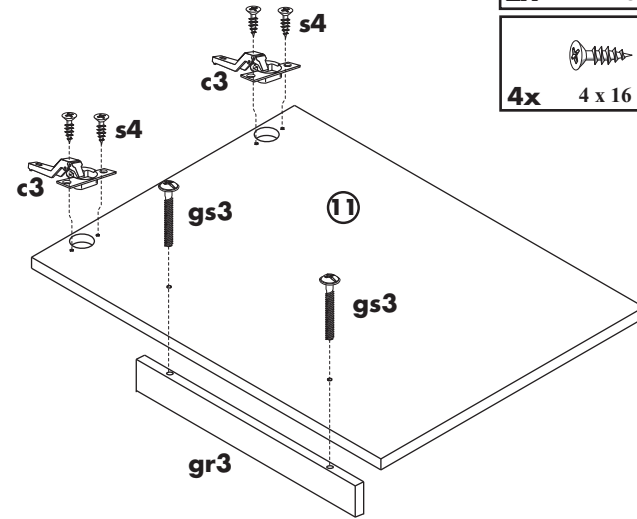

After assembly keep these instructions in a safe place, you may need them sometime later!

Only clean with a duster or damp cloth. Don't use strong detergents or solvents.

Beschlagliste Fittings

CAD und Design
Light line 3 032 /07.16

F

G

H

I

J

8x 4 x 16 s4	4x t4	2x kbs
8x 6,3 x 11 es	2xsl	
2x d4	2xsr	

K

6x 3,5 x 30 RW2
3x rwk