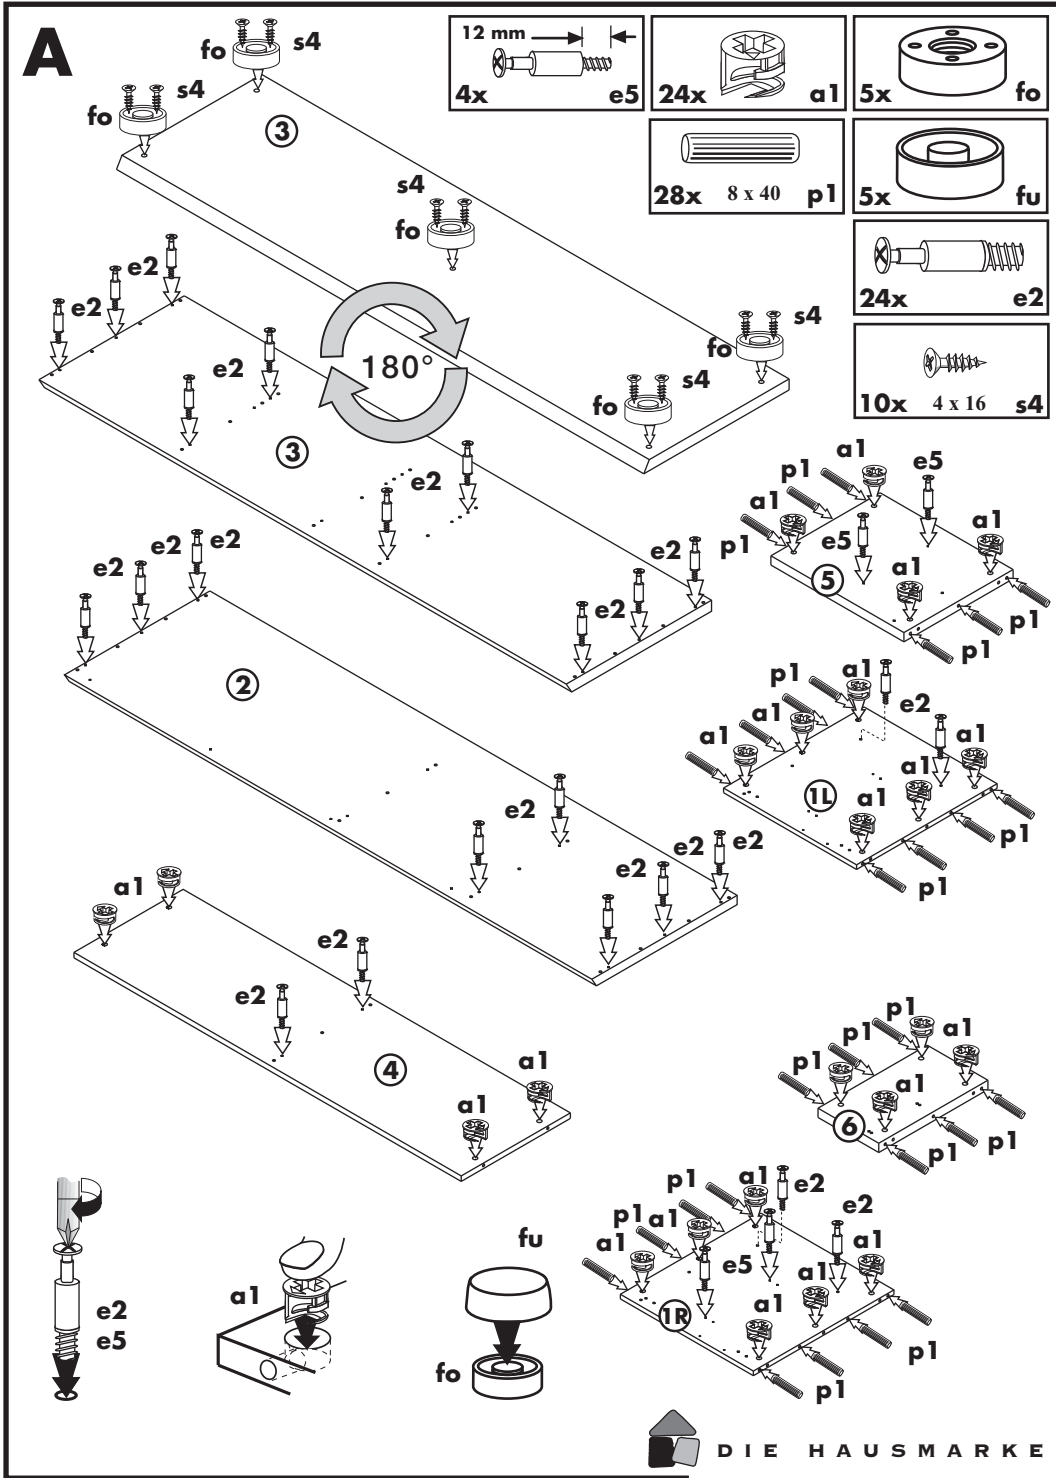

After assembly keep these instructions in a safe place, you may need them sometime later!

Only clean with a duster or damp cloth. Don't use strong detergents or solvents.

Beschlagliste Fittings

CAD und Design
Light line 3 032 /07.16

F

G

H

I

J

8x 4 x 16 s4	4x t4	2x kbs
8x 6,3 x 11 es	2xsl	
2x d4	2xsr	

K

6x 3,5 x 30 RW2
3x rwk