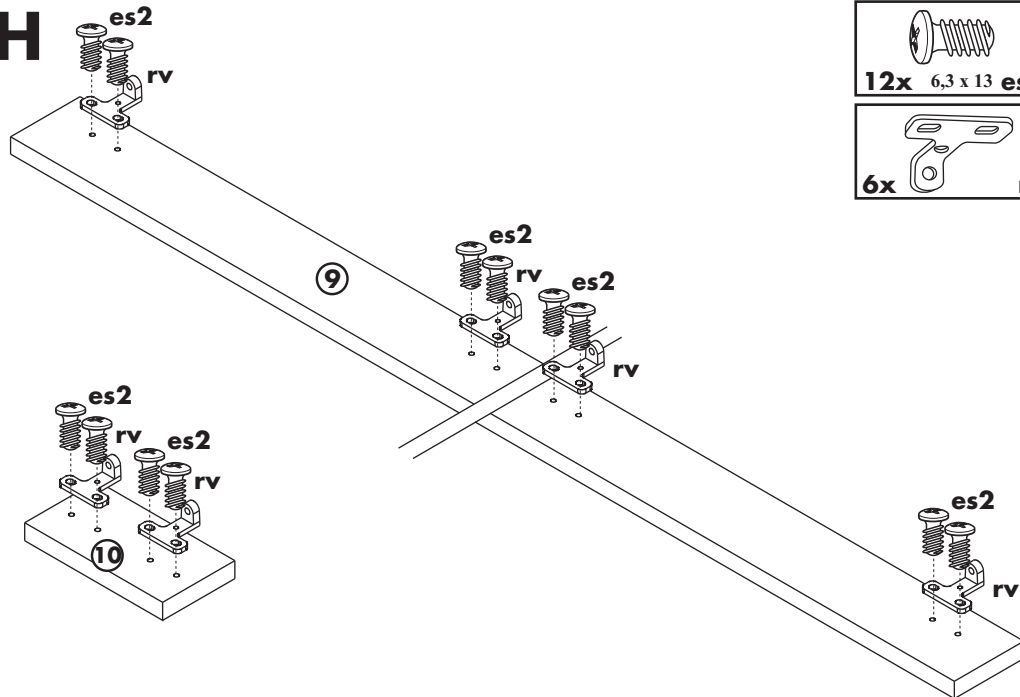

After assembly keep these instructions in a safe place, you may need them sometime later!

Only clean with a duster or damp cloth. Don't use strong detergents or solvents.

Beschlagliste Fittings

CAD und Design
Light line 3 032 /07.16

F

G

H

I

J

8x 4 x 16 s4	4x t4	2x kbs
8x 6,3 x 11 es	2xsl	
2x d4	2xsr	

K

6x 3,5 x 30 RW2
3x rwk