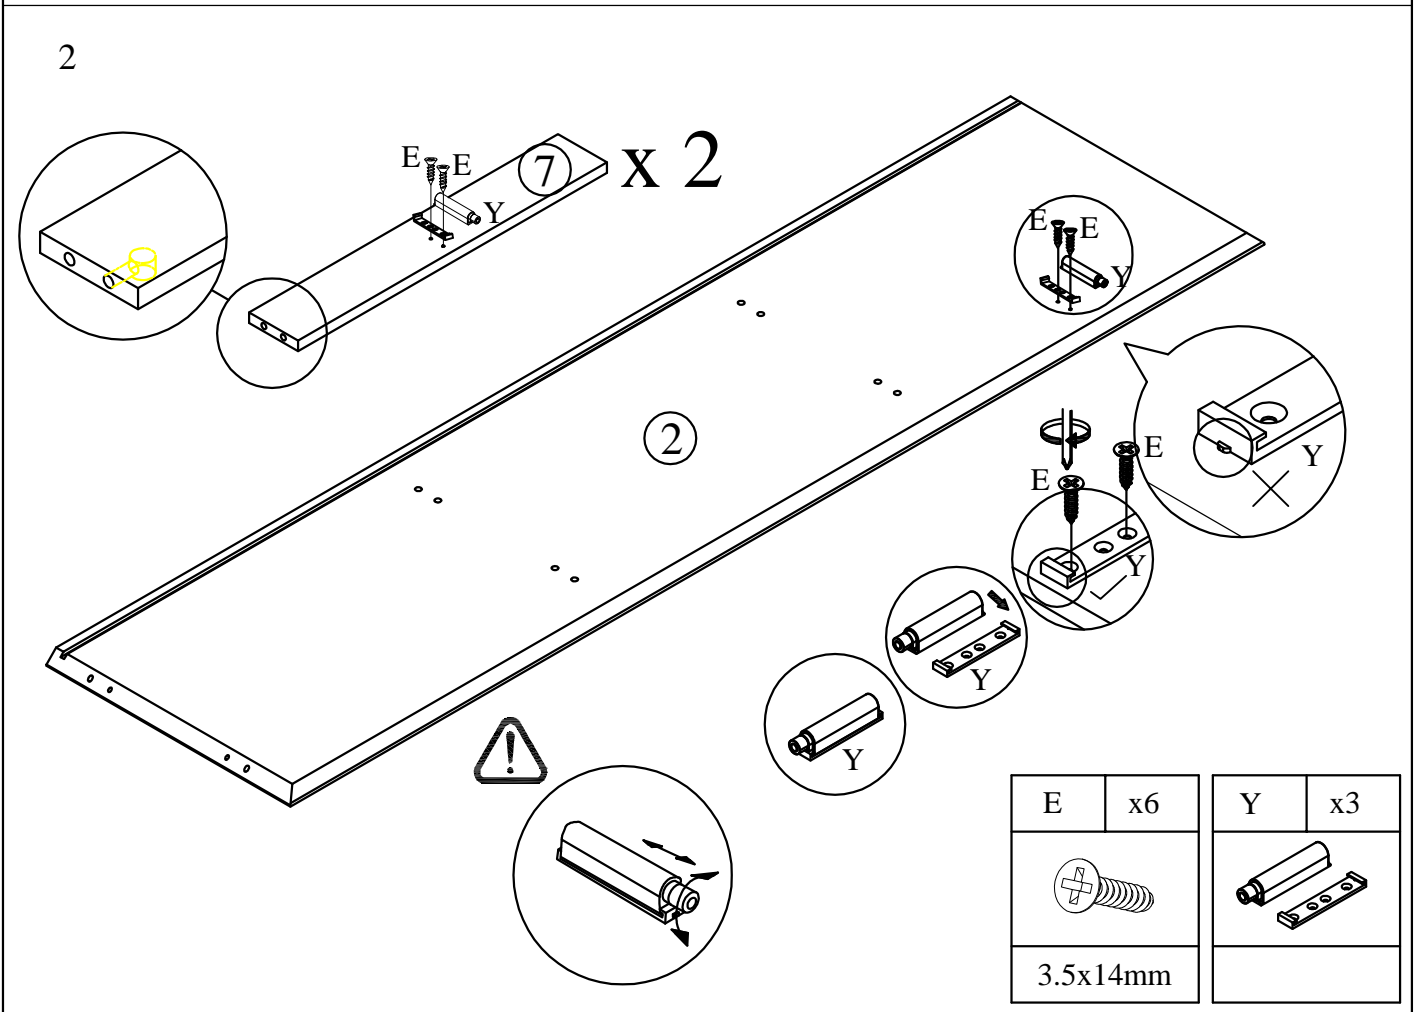

# Assemble instruction

27980110/01

1350343

NOVA

A	x20	B	x36	C	x12	D	x8	E	x69	F	x4	G	x1
													
6x35mm		Ø15x12mm		8x30mm		6x30mm		3.5x14mm		7x50mm		M4	
H	x4	I	x12	J	x4	K	x4	L	x2	M	x2	N	x2
													
M6x12mm		M6x28mm		M6x50mm		M6x18mm		6x30mm		Ø30x15mm		4x60mm	
O	x18	P	x4	Q	x2	R	x12	S	x8	T	x4	U	x6
													
Ø20mm												340mm	
V	x6	W	x12	X	x8	Y	x3	Z	x3				
													
340mm		4x35mm		5x20mm									

## Assembly details

3

B	x4	S	x4
			
Ø15x12mm			

4

A	x4	C	x4	E	x12	U	x6
							
6x35mm		8x30mm		3.5x14mm		340mm	

5

B	x4	C	x4	D	x4
					
Ø15x12mm		8x30mm		6x30mm	

6

C	x4	D	x4
			
8x30mm		6x30mm	

7

8

9

10

11

B	x8	O	x6
			
Ø15x12mm		Ø20mm	

12