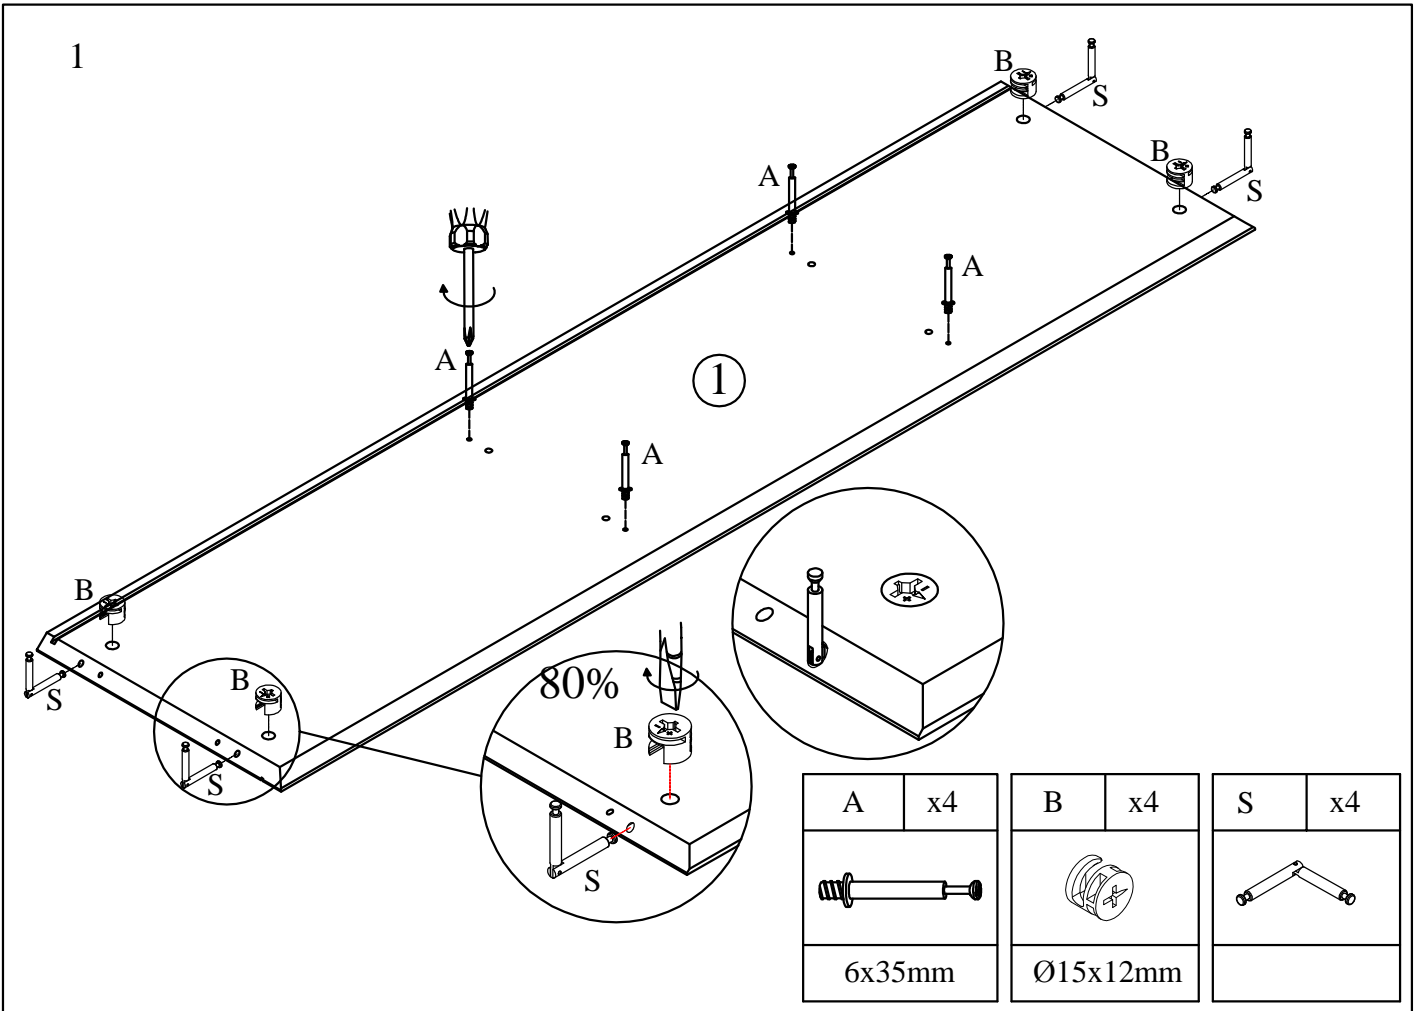

# Assemble instruction

27980110/01

1350343

NOVA

A	x20	B	x36	C	x12	D	x8	E	x69	F	x4	G	x1
													
6x35mm		Ø15x12mm		8x30mm		6x30mm		3.5x14mm		7x50mm		M4	
H	x4	I	x12	J	x4	K	x4	L	x2	M	x2	N	x2
													
M6x12mm		M6x28mm		M6x50mm		M6x18mm		6x30mm		Ø30x15mm		4x60mm	
O	x18	P	x4	Q	x2	R	x12	S	x8	T	x4	U	x6
													
Ø20mm												340mm	
V	x6	W	x12	X	x8	Y	x3	Z	x3				
													
340mm		4x35mm		5x20mm									

## Assembly details

3

B	x4	S	x4
			
Ø15x12mm			

4

A	x4	C	x4	E	x12	U	x6
							
6x35mm		8x30mm		3.5x14mm		340mm	

5

B	x4	C	x4	D	x4
					
Ø15x12mm		8x30mm		6x30mm	

6

C	x4	D	x4
			
8x30mm		6x30mm	

7

8

9

10

11

B	x8	O	x6
			
Ø15x12mm		Ø20mm	

12

x 3

B	x12	O	x12
			
Ø15x12mm		Ø20mm	

21

x 3

E	x12	V	x6
3.5x14mm		340mm	

22