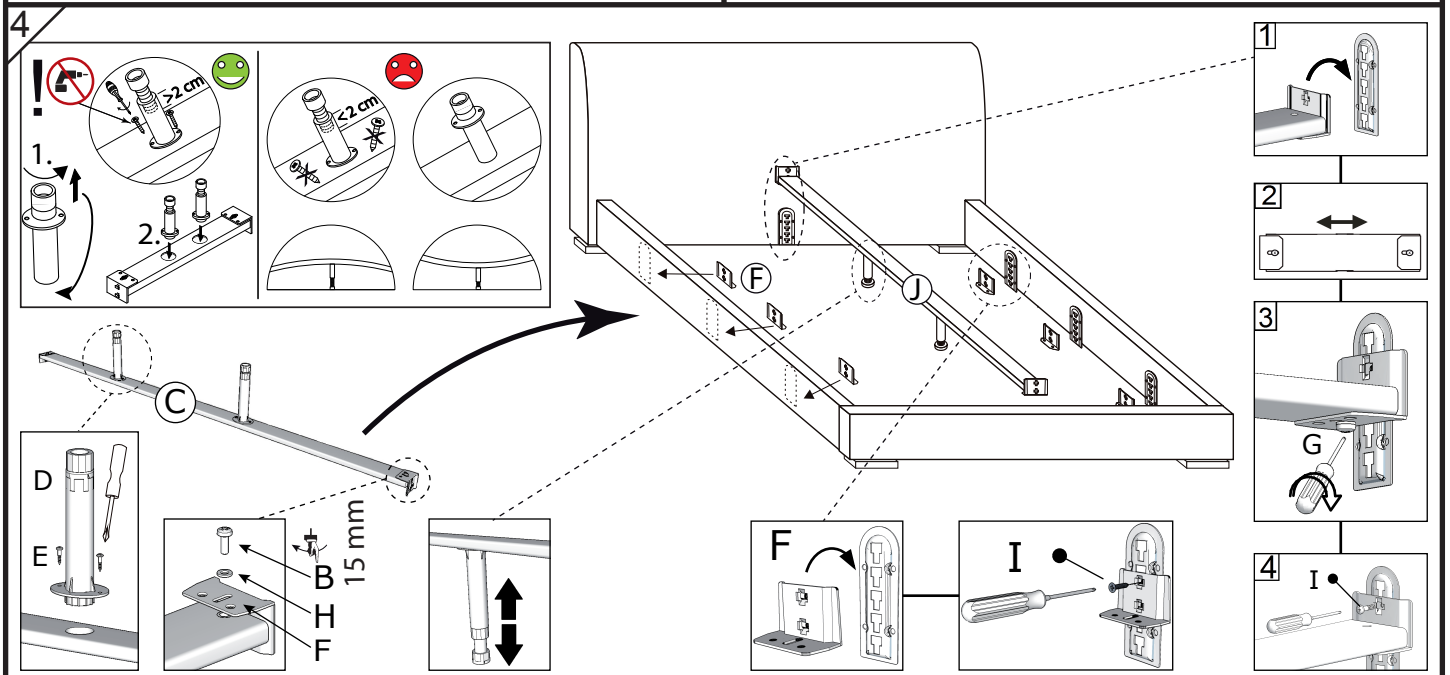

ATESIO by meise

A	B	C	D	E	F	G	H	I	J	K	L	M	N
8	34	1	2	4	8	4	2	8	1	4	4	16	16