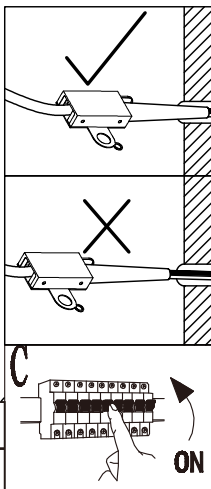

## 67247-58SH

smart  
voice  
control

1xMAX 58W LED DC 24V  
220-240V~ 50/60Hz

smart  
APP  
control

GLOBO Handels GmbH  
Gewerbestrasse 3  
A-9184 Sankt Peter  
AUSTRIA

Frequency Bandwidth	Maximal radiation transmitting power
2412~2484MHz	6dbm