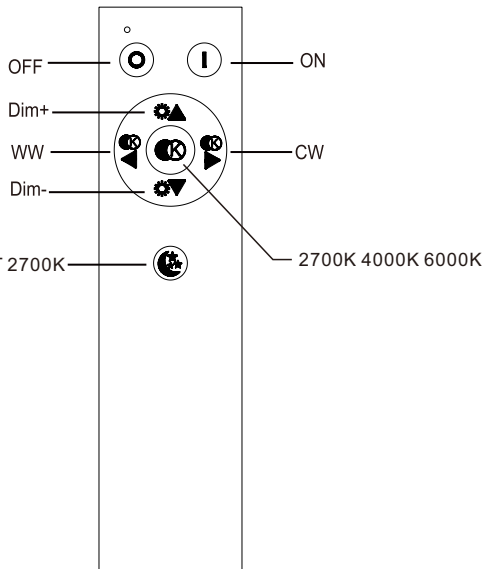

## 67247-58SH

smart  
voice  
control

1xMAX 58W LED DC 24V  
220-240V~ 50/60Hz

smart  
APP  
control

GLOBO Handels GmbH  
Gewerbestrasse 3  
A-9184 Sankt Peter  
AUSTRIA

Frequency Bandwidth	Maximal radiation transmitting power
2412~2484MHz	6dbm