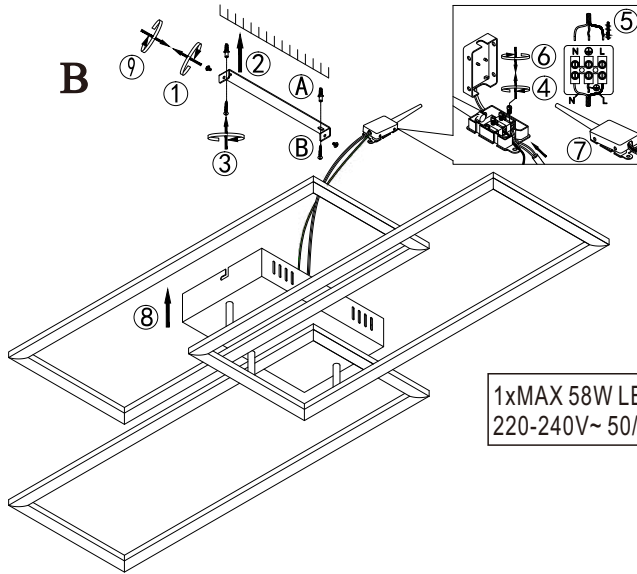

## 67247-58SH

smart  
voice  
control

1xMAX 58W LED DC 24V  
220-240V~ 50/60Hz

smart  
APP  
control

GLOBO Handels GmbH  
Gewerbestrasse 3  
A-9184 Sankt Peter  
AUSTRIA

Frequency Bandwidth	Maximal radiation transmitting power
2412~2484MHz	6dbm