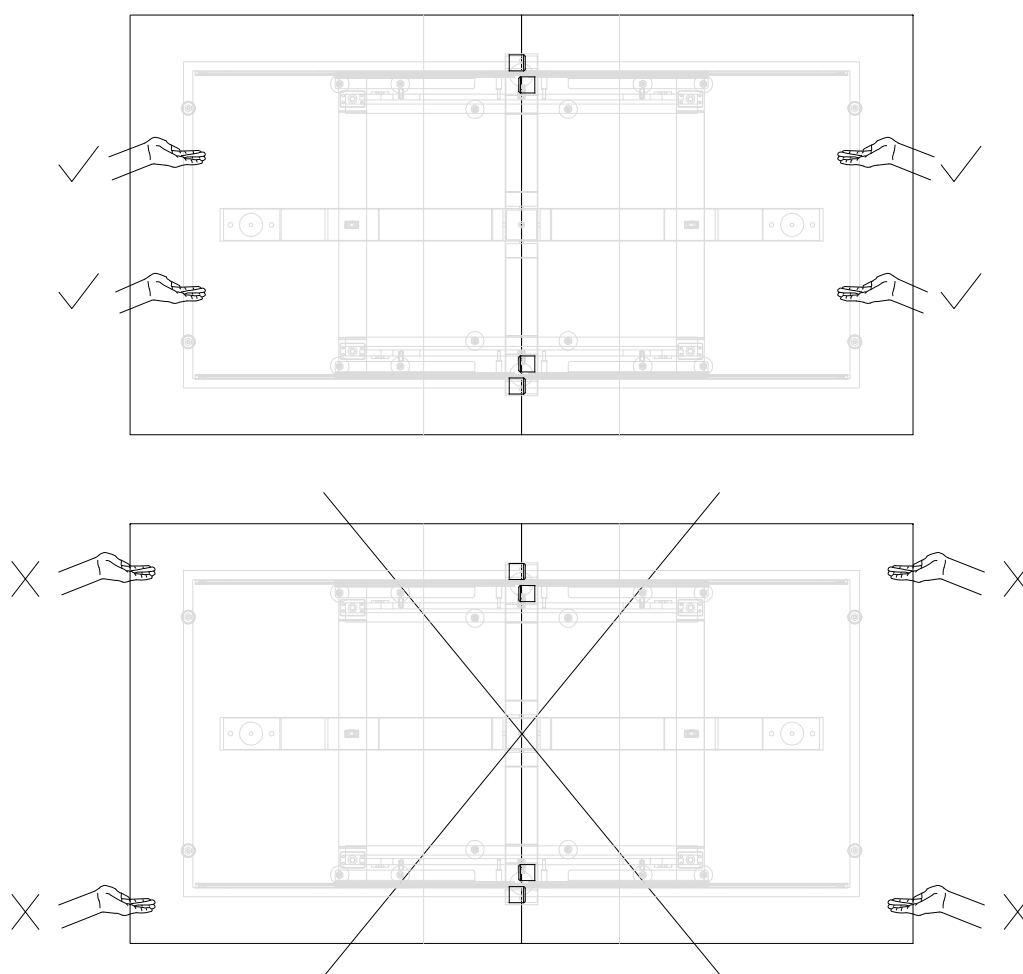

Assembly Instructions

Article number: 24650044/01 , 1352921

6.

7.