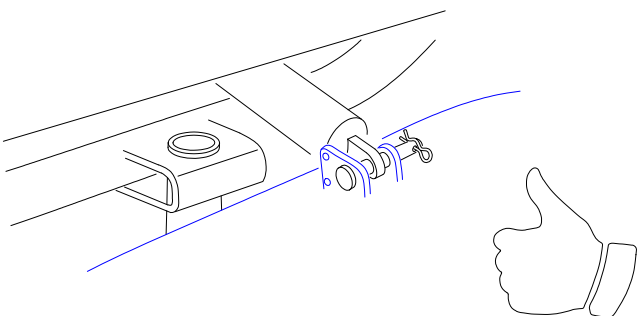

Scan QR code to watch movie on video platform

two people

Components of the chair:

1. Headrest
2. Backrest
3. Left armrest
4. Right armrest
5. Lever for changing the function
6. Seat
7. Footrest
8. Central part
9. Base

3.4

4.1

4.2

4.3

4.4

4.5

6.1

6.2

check if the plastic click is blocked

6.3

6.4

Silent click

6.5

check back is fixed

To move the chair, hold the armrests.

Exchange click plastic