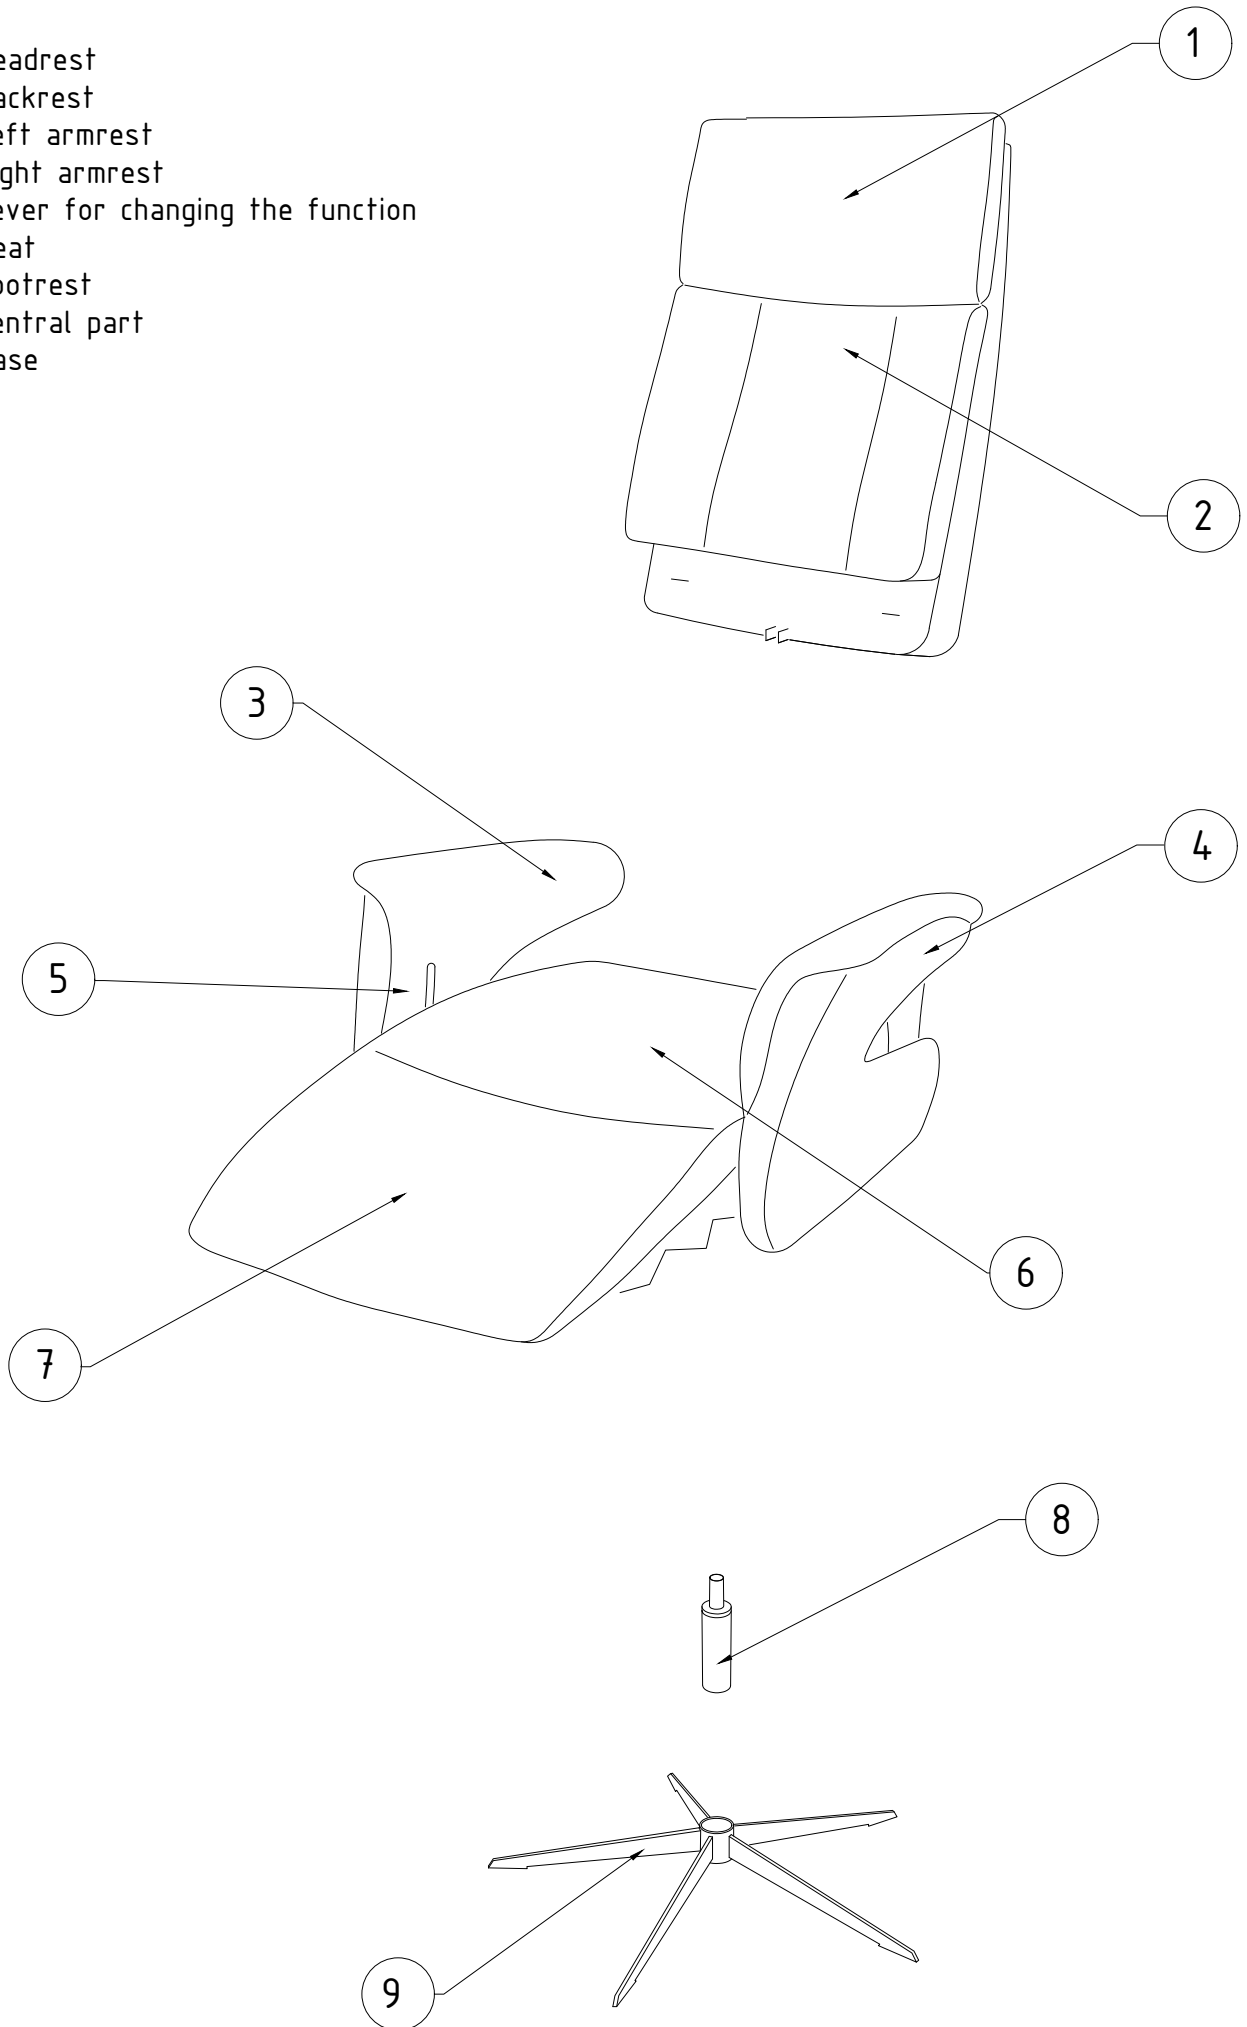

Assembly instruction

F3M without gas lift

- The chair can only be used by children at least 8 years of age. People with reduced physical and intellectual abilities as well as people who don't have the knowledge nor experience of how to operate the chair can only use it under supervision or after being instructed how to use the chair in a safe way, so that all of the dangers are understandable for them.
- Children are not allowed to play with the chair.
- Children are not allowed to carry out the cleaning nor maintenance of the chair.
- The chair may only be used with the supplied power adapter
- The chair may only be powered from a network 220-230 VAC 50 Hz UE; 110-120 VAC 60 Hz USA.

Scan QR code to watch movie on video platform

two people

Components of the chair:

1. Headrest
2. Backrest
3. Left armrest
4. Right armrest
5. Lever for changing the function
6. Seat
7. Footrest
8. Central part
9. Base