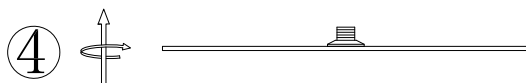

On / Off Switch

BDSK Handels GmbH & Co. KG
Mergentheimer Straße 59
97084 Würzburg, Germany

AC 220-240V ~50/60Hz
1x GU10 LED max 10W