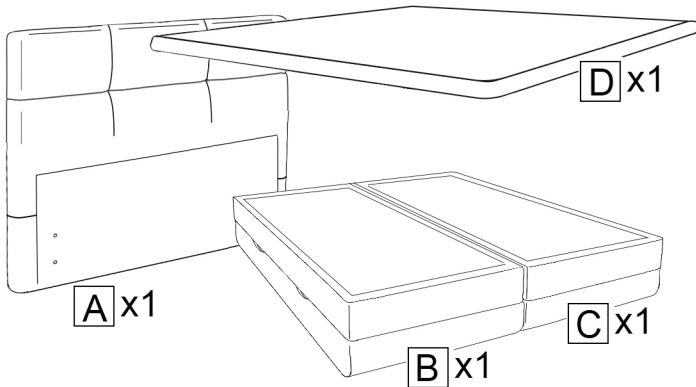

BENITO

60min

10mm

E x 4

F x 1

G x 1

H x 1

W x 4