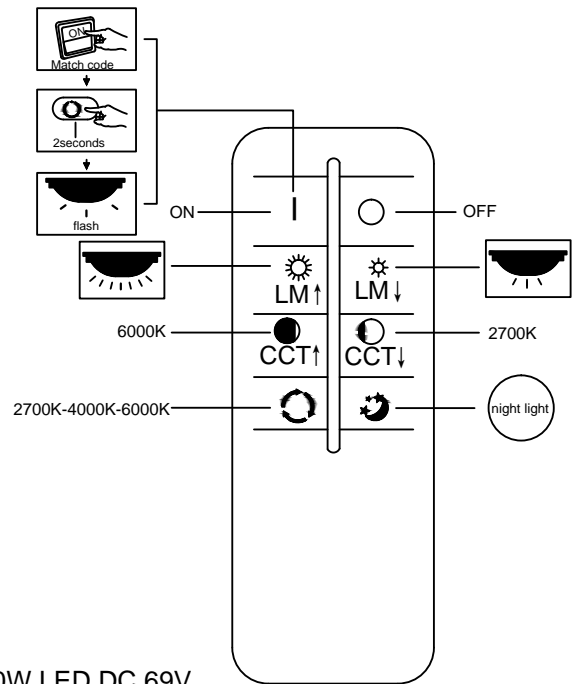

incl.

1x max 40W LED DC 69V
220-240V~ 50/60Hz

Frequency Bandwidth	Maximal radiation transmitting power
2410MHZ-2475MHZ	3.2dBm

GLOBO Handels GmbH
Gewerbstrasse 3
A-9184 Sankt Peter
AUSTRIA
www.globo-lighting.com

- incl.
- many steps
- dimmable
- 2700K-6000K
- 3 LIGHT STEPS 2700K
- night light
- colour fixing
- many light steps