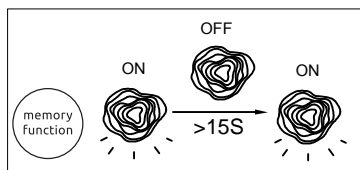

incl.

1x max 40W LED DC 69V
220-240V~ 50/60Hz

Frequency Bandwidth	Maximal radiation transmitting power
2410MHZ-2475MHZ	3.2dBm

GLOBO Handels GmbH
Gewerbstrasse 3
A-9184 Sankt Peter
AUSTRIA
www.globo-lighting.com

- incl.
- many steps
- dimmable
- 2700K-6000K
- 3 LIGHT STEPS 2700K
- night light
- colour fixing
- many light steps