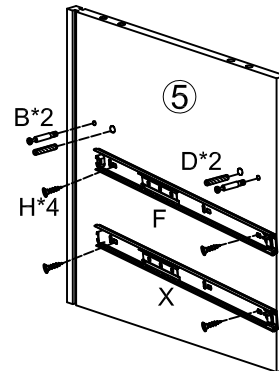

Assemble instruction

Moove

27980006/03

1192449

<p>2 PERSONEN</p>	<p>60 min</p>		
-------------------	---------------	--	--

A x8	B x20	C x36	D x12	E x6	F x2	G x4	H x55
	M6*35mm	φ15mm	φ8*30mm	M7*50mm	340mm	340mm	φ3.5*14mm
I x14	J x8	K x12	L x1	M x4	N x34	O x12	P x1
M6*25mm	M6*30mm	M6*40mm			φ20		
Q x2	R x2	S x8	T x2	U x2	V x8	W x4	X x2
		M4*35mm	M4*45mm				340mm
Y x8							
φ6*25mm							

1

B	x4
M6*35mm	

D	x4
Ø8*30mm	

F	x2
340mm	

H	x8
Ø3.5*14mm	

X	x2
340mm	

2

C	x4
Ø15mm	

3

A	x8

B	x4
M6*35mm	

C	x8
φ15mm	

E	x2
M7*50mm	

H	x2
φ3.5*14mm	

L	x1

P	x1

L	x1

9

B	x4
M6*35mm	

H	x8
φ3.5*14mm	

I	x14
M6*25mm	

L	x1

M	x4

N	x14
φ20	