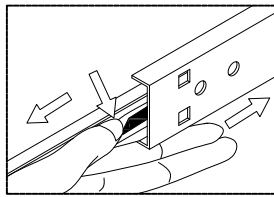

Assemble instruction

Moove

27980006/03

1192449

<p>2 PERSONEN</p>	<p>60 min</p>		
-------------------	---------------	--	--

A x8	B x20	C x36	D x12	E x6	F x2	G x4	H x55
	M6*35mm	φ15mm	φ8*30mm	M7*50mm	340mm	340mm	φ3.5*14mm
I x14	J x8	K x12	L x1	M x4	N x34	O x12	P x1
M6*25mm	M6*30mm	M6*40mm			φ20		
Q x2	R x2	S x8	T x2	U x2	V x8	W x4	X x2
		M4*35mm	M4*45mm				340mm
Y x8							
φ6*25mm							

1

B	x4
M6*35mm	

D	x4
Ø8*30mm	

F	x2
340mm	

H	x8
Ø3.5*14mm	

X	x2
340mm	

2

C	x4
Ø15mm	