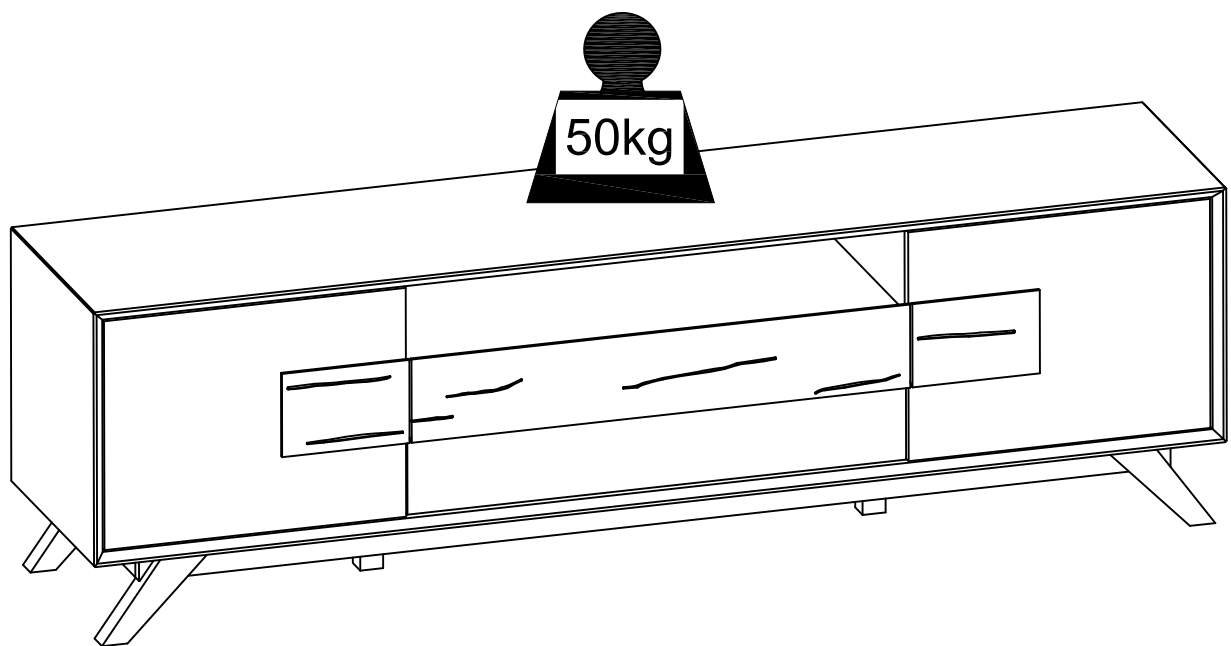

Assemble instruction

Moove

27980006/03

1192449

<p>2 PERSONEN</p>	<p>60 min</p>		
-------------------	---------------	--	--

A x8	B x20	C x36	D x12	E x6	F x2	G x4	H x55
	M6*35mm	φ15mm	φ8*30mm	M7*50mm	340mm	340mm	φ3.5*14mm
I x14	J x8	K x12	L x1	M x4	N x34	O x12	P x1
M6*25mm	M6*30mm	M6*40mm			φ20		
Q x2	R x2	S x8	T x2	U x2	V x8	W x4	X x2
		M4*35mm	M4*45mm				340mm
Y x8							
φ6*25mm							

1

B	x4
M6*35mm	

D	x4
Ø8*30mm	

F	x2
340mm	

H	x8
Ø3.5*14mm	

X	x2
340mm	

2

C	x4
Ø15mm	