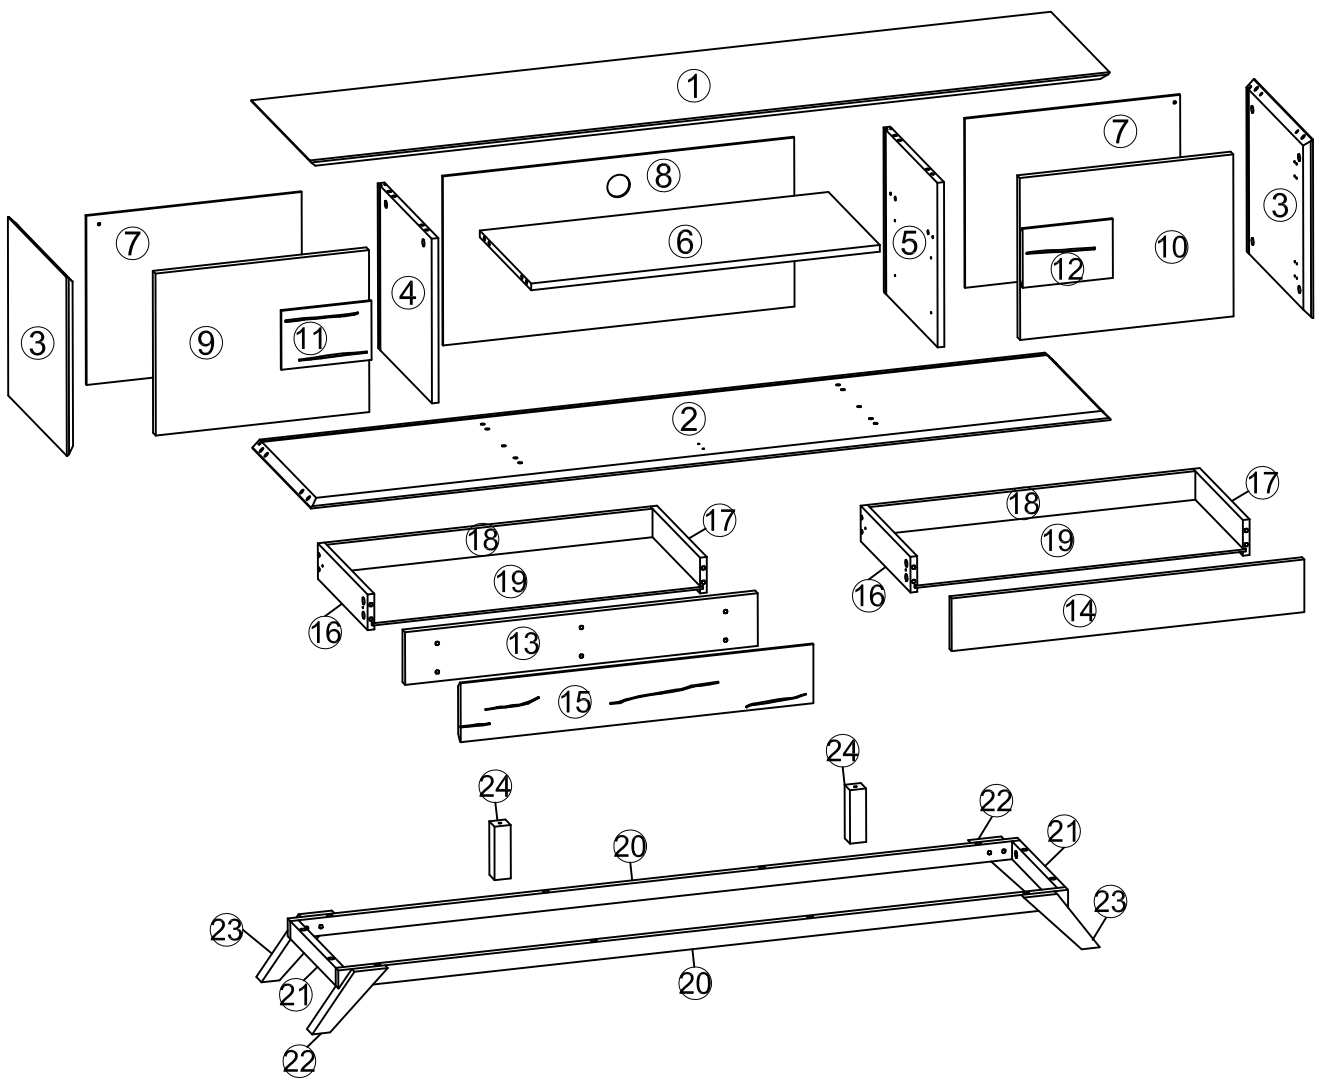

Assemble instruction

Moove

27980006/03

1192449

<p>2 PERSONEN</p>	<p>60 min</p>		
-------------------	---------------	--	--

A x8	B x20	C x36	D x12	E x6	F x2	G x4	H x55
	M6*35mm	φ15mm	φ8*30mm	M7*50mm	340mm	340mm	φ3.5*14mm
I x14	J x8	K x12	L x1	M x4	N x34	O x12	P x1
M6*25mm	M6*30mm	M6*40mm			φ20		
Q x2	R x2	S x8	T x2	U x2	V x8	W x4	X x2
		M4*35mm	M4*45mm				340mm
Y x8							
φ6*25mm							

1

B	x4
M6*35mm	

D	x4
Ø8*30mm	

F	x2
340mm	

H	x8
Ø3.5*14mm	

X	x2
340mm	

2

C	x4
Ø15mm	

U	x2

4

C	x4
φ15mm	

D	x8
φ8*30mm	

5

C	x4	Y	x8
ø15mm		ø6*25mm	

6

C	x4	E	x4	L	x1	N	x12
ø15mm		M7*50mm				ø20	

11

Q	x2	R	x2	T	x2	H	x12	O	x12
				M4*45mm		Ø3.5*14mm			

12

13

H	x16
	
ø3.5*14mm	

14