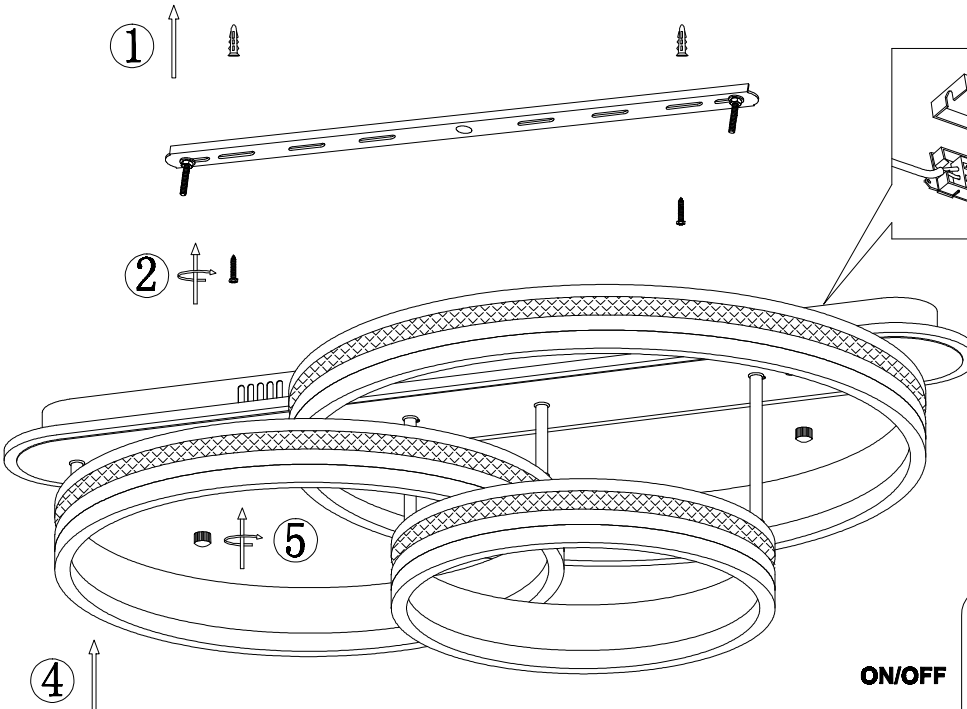

GLOBO

LIGHTING

67314-75

	MAX 75W LED DC 35V	
	220-240V~ 50/60Hz	
	Frequency Bandwidth	Maximal radiation transmitting power
	2410-2475MHz	-0.7dBm

BATTERY DATA

2xAAA Super Heavy Duty Battery*incl.

*Manufacturer: Shenzhen GMCELL TECHNOLOGY CO.,LTD

Address: G Building,Hualian Panorama International Building, 27 District, Bao'an, Shenzhen,China

Model:R03P UM-4 1.5V

SAFETY INSTRUCTIONS