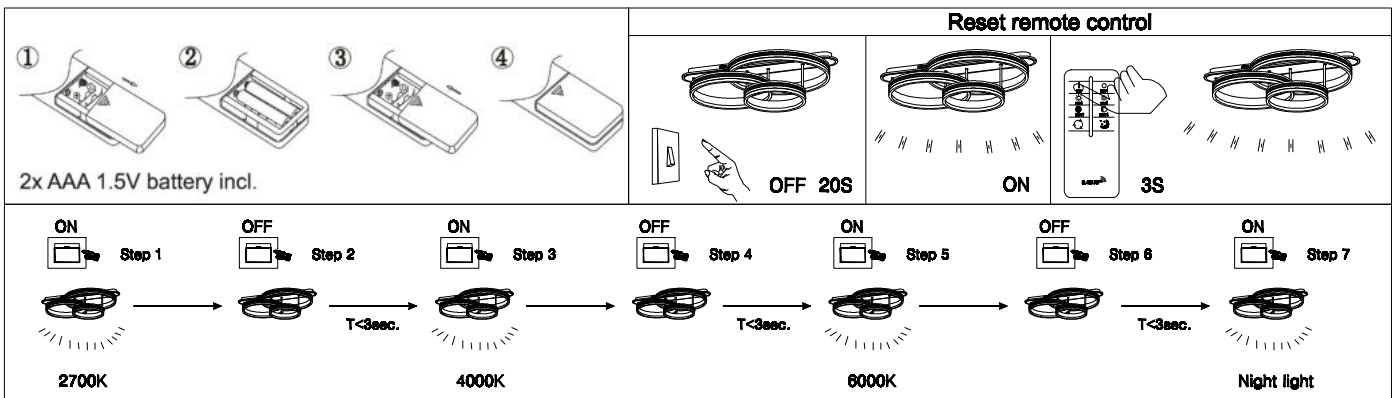

GLOBO

LIGHTING

67314-75

	MAX 75W LED DC 35V	
	220-240V~ 50/60Hz	
	Frequency Bandwidth	Maximal radiation transmitting power
	2410-2475MHz	-0.7dBm

BATTERY DATA

2xAAA Super Heavy Duty Battery*incl.

*Manufacturer: Shenzhen GMCELL TECHNOLOGY CO.,LTD

Address: G Building,Hualian Panorama International Building, 27 District, Bao'an, Shenzhen,China

Model:R03P UM-4 1.5V

SAFETY INSTRUCTIONS