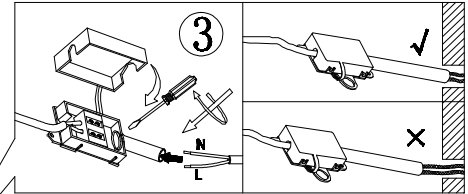

GLOBO

LIGHTING

67314-75

	MAX 75W LED DC 35V	
	220-240V~ 50/60Hz	
	Frequency Bandwidth	Maximal radiation transmitting power
	2410-2475MHz	-0.7dBm

BATTERY DATA

2xAAA Super Heavy Duty Battery*incl.

*Manufacturer: Shenzhen GMCELL TECHNOLOGY CO.,LTD