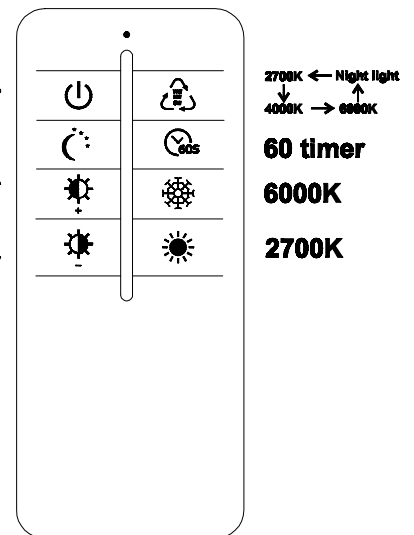

GLOBO

LIGHTING

67314-75

	MAX 75W LED DC 35V	
	220-240V~ 50/60Hz	
	Frequency Bandwidth	Maximal radiation transmitting power
	2410-2475MHz	-0.7dBm

BATTERY DATA

2xAAA Super Heavy Duty Battery*incl.

*Manufacturer: Shenzhen GMCELL TECHNOLOGY CO.,LTD