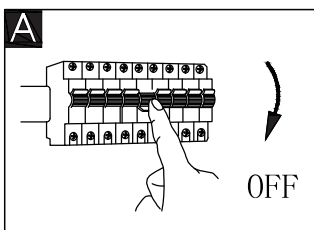

GLOBO

LIGHTING

78415A
78415S

B

LED 8W DC28-42V
230V~ 50Hz