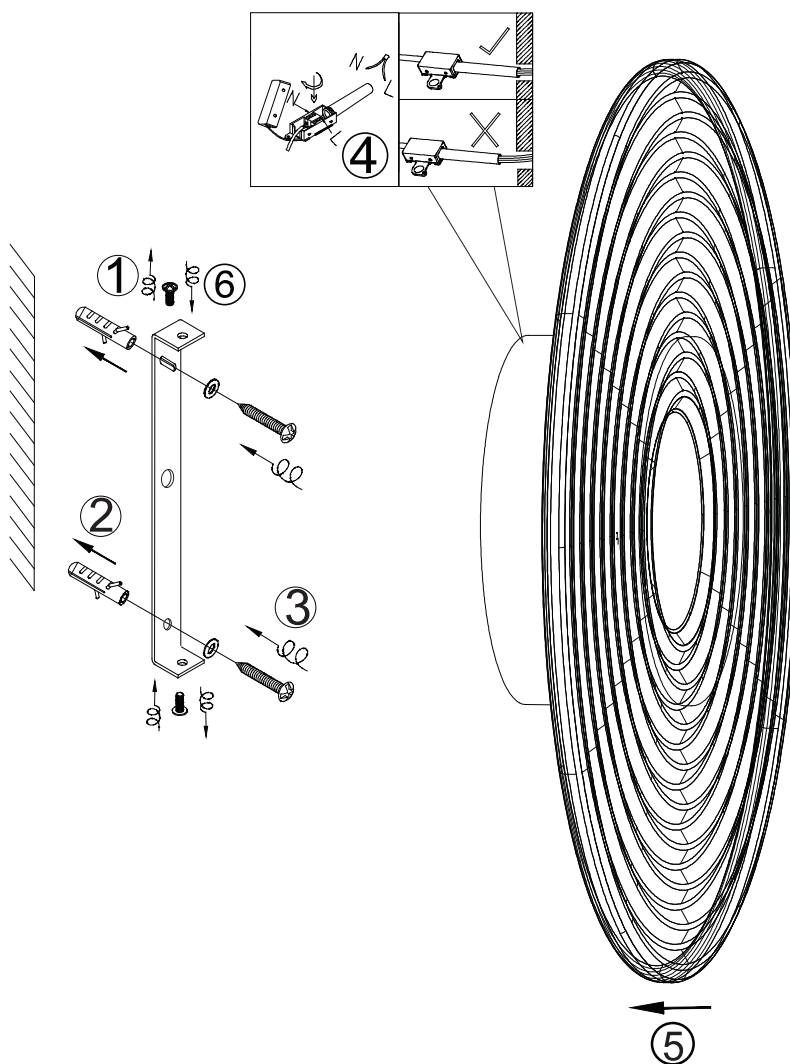

GLOBO

LIGHTING

78415A
78415S

B

LED 8W DC28-42V
230V~ 50Hz