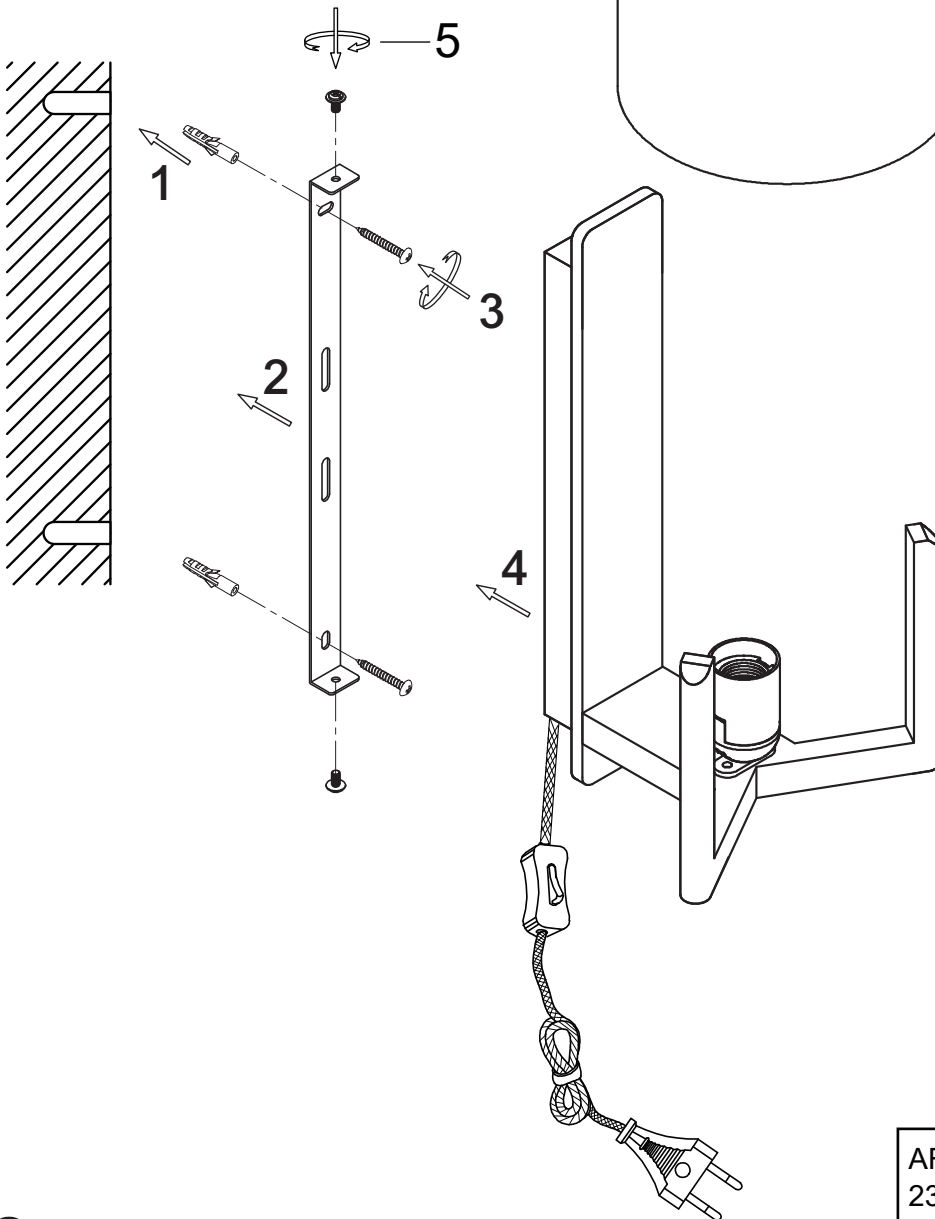

LITTO

230V ~ 50Hz E27 Max. 25W

Bulb not included

PAP

RACCOLTA CARTA

ART nr. 3128743/3128783/3128788
230V~ 50Hz E27 Max.25W

Light & Living 's Gravendijkseweg 8,
2201CZ, Noordwijk, The Netherlands
MADE IN CHINA