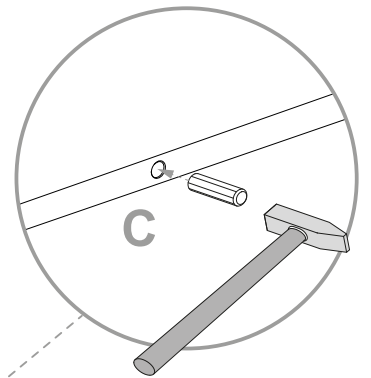

Cod.	Qt.	Dimensions (mm)	Item Code	Box
1	1	419X410X16	XP_COIDEFID	1/3
2	1	419X410X16	XP_COIDEFIE	1/3
3	1	419X395X16	XP_CTIDETRA	3/3
4	1	419X395X16	XP_CTIDETRB	3/3
5	1	2201X430X35	XP_CTIDEKP8	1/3
6	1	2201X430X16	XP_CTIDEBK2	2/3
7	2	597X431X3	XP_SCIDE19	3/3
8	1	979X431X3	XP_SCIDE21	3/3
9	1	967X140X12	XP_CTIDECSS3	1/3
10	2	583X380X16	XP_CTIDERP8	3/3
11	2	615X430X16	XP_COIDEAT1	2/3
12a	2	949X350X130	XP_SNP1303J	3/3
12b	1	961X185X16	XP_COIDECA4	2/3
12c	2	936X350X3	XP_FNIDE07	3/3
12d	1	961X242X16	XP_COIDECA5	2/3

1

5

2

9

3

**A**  
  
 Ø15x13mm n.2

**C**  
  
 Ø8x30mm n.6

**N2**  
  
 n.2