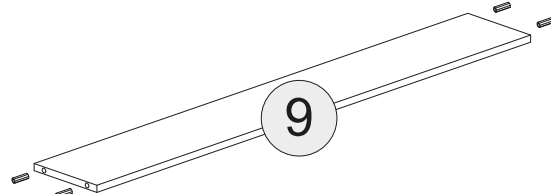

Cod.	Qt.	Dimensions (mm)	Item Code	Box
1	1	419X410X16	XP_COIDEFID	1/3
2	1	419X410X16	XP_COIDEFIE	1/3
3	1	419X395X16	XP_CTIDETRA	3/3
4	1	419X395X16	XP_CTIDETRB	3/3
5	1	2201X430X35	XP_CTIDEKP8	1/3
6	1	2201X430X16	XP_CTIDEBK2	2/3
7	2	597X431X3	XP_SCIDE19	3/3
8	1	979X431X3	XP_SCIDE21	3/3
9	1	967X140X12	XP_CTIDECSS3	1/3
10	2	583X380X16	XP_CTIDERP8	3/3
11	2	615X430X16	XP_COIDEAT1	2/3
12a	2	949X350X130	XP_SNP1303J	3/3
12b	1	961X185X16	XP_COIDECA4	2/3
12c	2	936X350X3	XP_FNIDE07	3/3
12d	1	961X242X16	XP_COIDECA5	2/3

1

5

2

9

3

**A**  
  
 Ø15x13mm n.2

**C**  
  
 Ø8x30mm n.6

**N2**  
  
 n.2