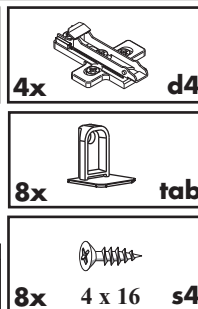

Type 243

Wichtige Information!

Sehr geehrter Kunde, lesen Sie bitte vor dem Aufbauen die Montageanleitung sorgfältig durch und überprüfen Sie die Vollständigkeit und Richtigkeit der Möbelteile und Beschläge.

Sollte ein Teil fehlen oder beschädigt sein, wenden Sie sich bitte an Ihren Möbelhändler.

Nehmen Sie die Montage, konsequent nach der in der Montageanleitung angegebenen Reihenfolge vor.

Bewahren Sie die Montageanleitung im eigenen Interesse gut auf!

Nur mit einem Staubtuch oder feuchtem Lappen reinigen.

Keine scheuernde Putzmittel verwenden.

Important Information!

Dear customer, before you start please read through these instructions and make sure that all the pieces and fittings mentioned are there.

If a piece should be missing or damaged, report this to the store where you purchased this piece of furniture.

Assemble your piece of new furniture using the assembly instructions one step at a time as shown.

After assembly keep these instructions in a safe place, you may need them sometime later!

Only clean with a duster or damp cloth. Don't use strong detergents or solvents.

Beschlagliste Fittings

2x 422 mm gr4	3x 247 mm gr3	4x d4	3x s1	3x sr1	4x c3
6x a3 13 mm	12x 6,3 x 11 es	8x hbak	10x M4 x 23 gs3	2x le	
8+8x 4 x 16 s4	2x ak1	6x e2	8x tab	16x ak2	

A

B