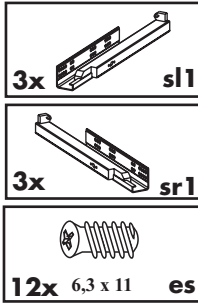

Type 243

Wichtige Information!

Sehr geehrter Kunde, lesen Sie bitte vor dem Aufbauen die Montageanleitung sorgfältig durch und überprüfen Sie die Vollständigkeit und Richtigkeit der Möbelteile und Beschläge.

Sollte ein Teil fehlen oder beschädigt sein, wenden Sie sich bitte an Ihren Möbelhändler.

Nehmen Sie die Montage, konsequent nach der in der Montageanleitung angegebenen Reihenfolge vor.

Bewahren Sie die Montageanleitung im eigenen Interesse gut auf!

Nur mit einem Staubtuch oder feuchtem Lappen reinigen.

Keine scheuernde Putzmittel verwenden.

Important Information!

Dear customer, before you start please read through these instructions and make sure that all the pieces and fittings mentioned are there.

If a piece should be missing or damaged, report this to the store where you purchased this piece of furniture.

Assemble your piece of new furniture using the assembly instructions one step at a time as shown.

After assembly keep these instructions in a safe place, you may need them sometime later!

Only clean with a duster or damp cloth. Don't use strong detergents or solvents.

Beschlagliste Fittings

2x 422 mm gr4	3x 247 mm gr3	4x d4	3x s1	3x sr1	4x c3
6x a3 13 mm	12x 6,3 x 11 es	8x hbak	10x M4 x 23 gs3	2x le	
8+8x 4 x 16 s4	2x ak1	6x e2	8x tab	16x ak2	

A

B