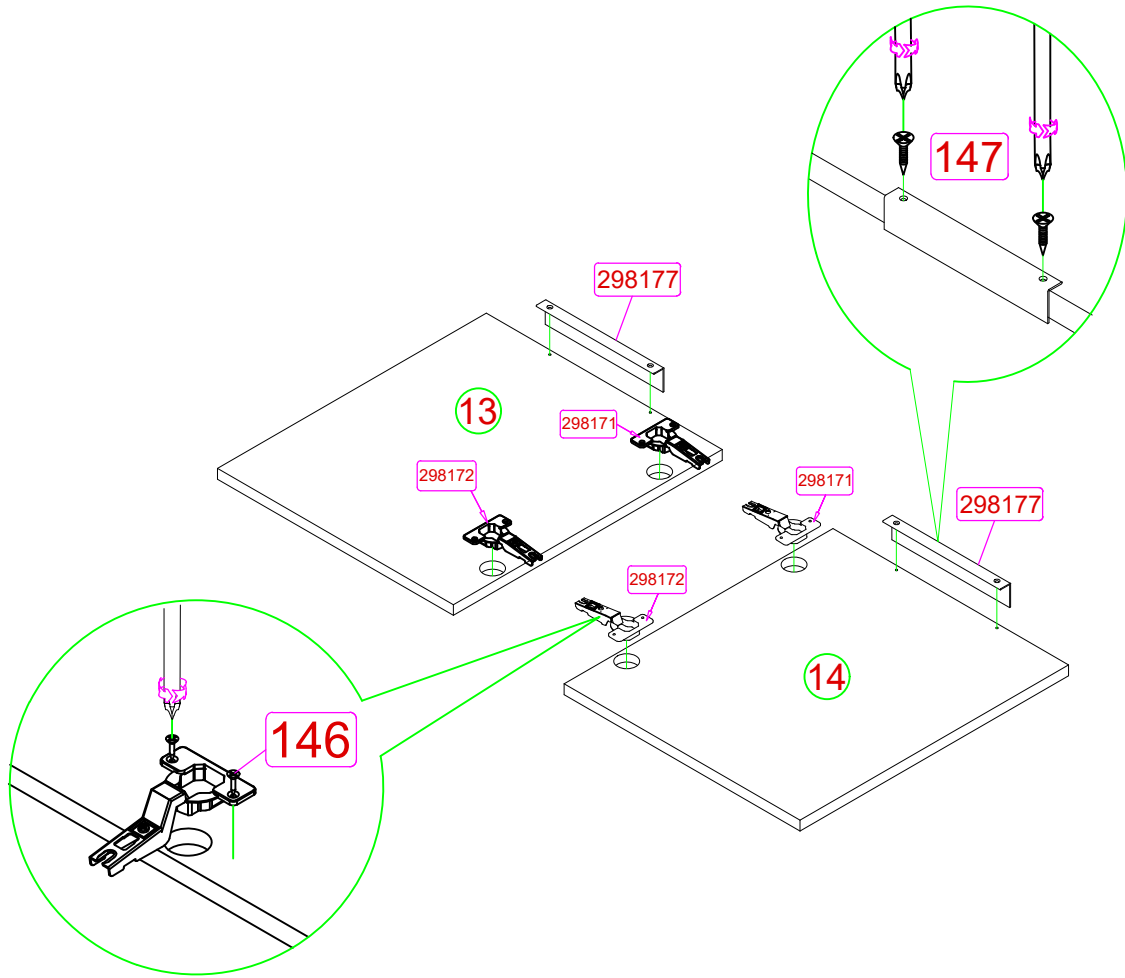

# Assembly Instruction

LOWBOARD MALIN

Article number: 05540001/08

1

2

3

4

5

6

9

10

11

12

13

14