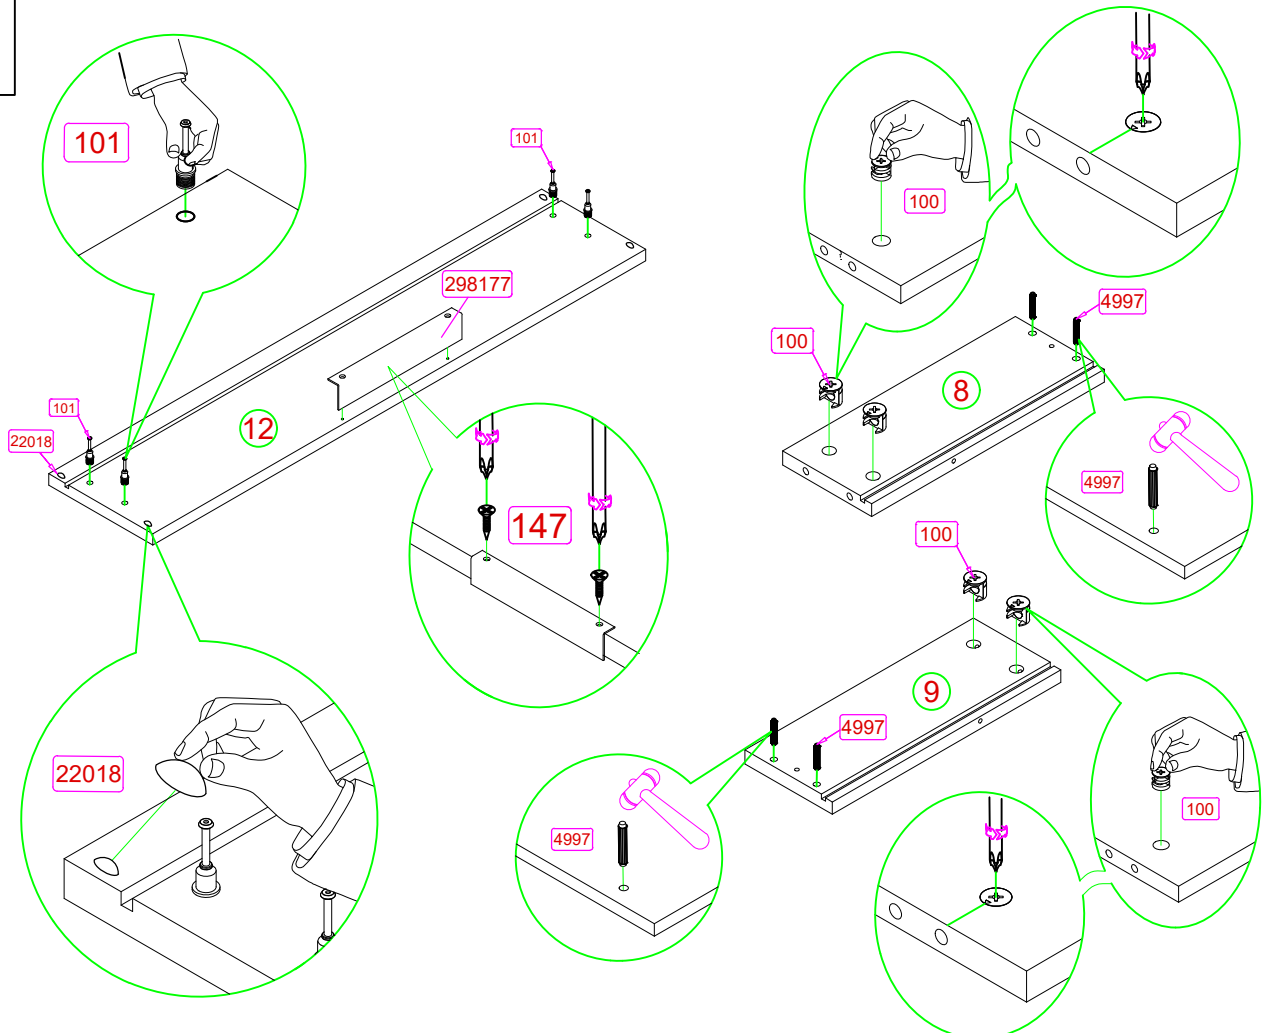

# Assembly Instruction

LOWBOARD MALIN

Article number: 05540001/08

1

2

3

4

5

6

9

10

11

12

13

14