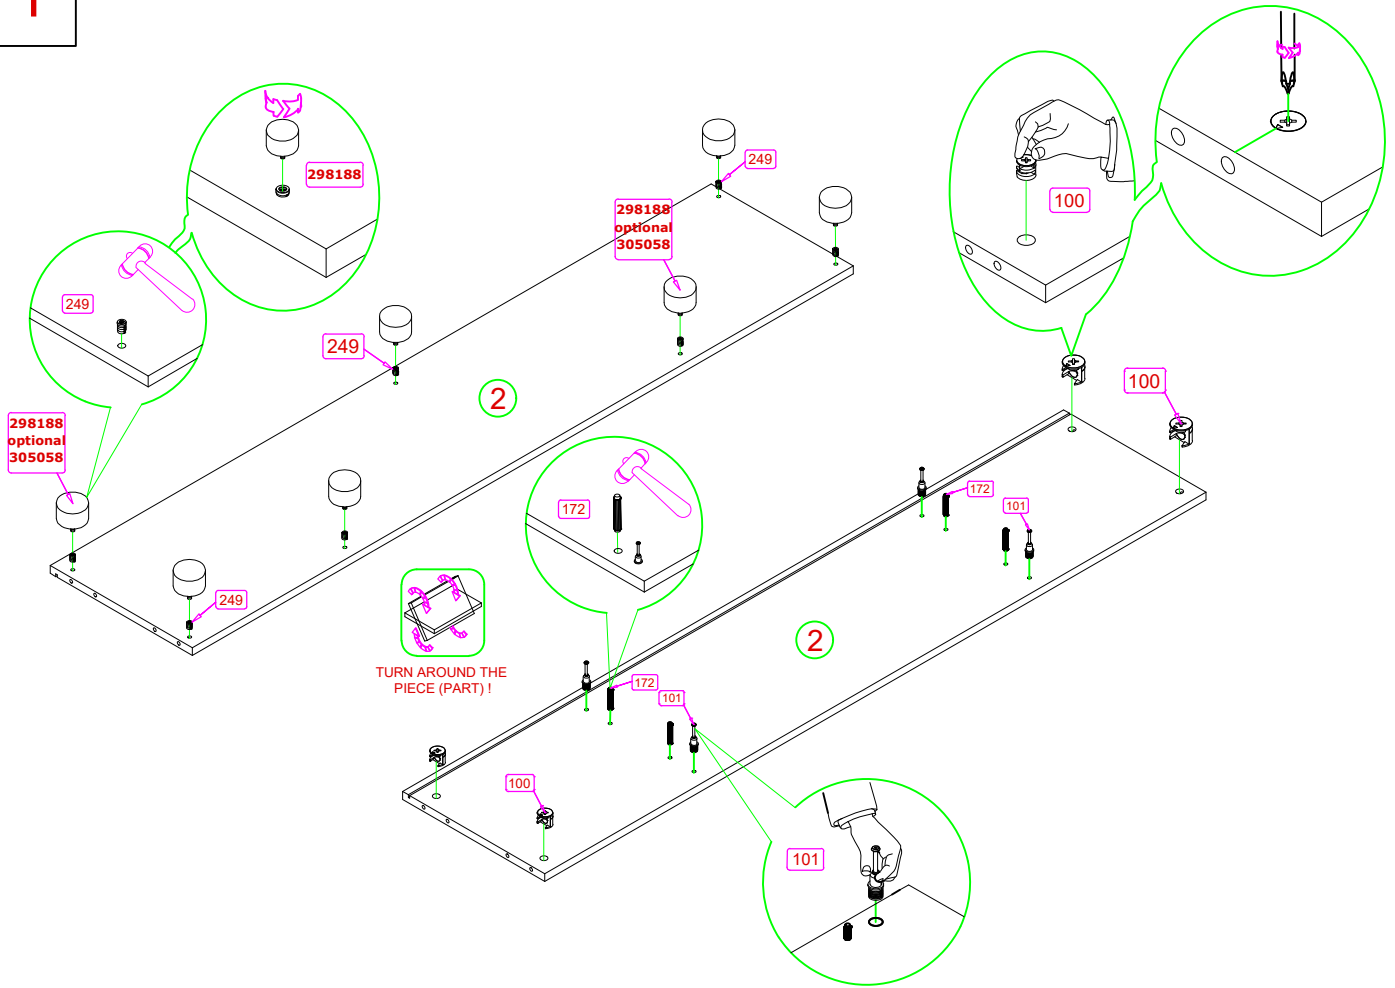

# Assembly Instruction

LOWBOARD MALIN

Article number: 05540001/08

1

2

3

4

5

6

9

10

11

12

13

14