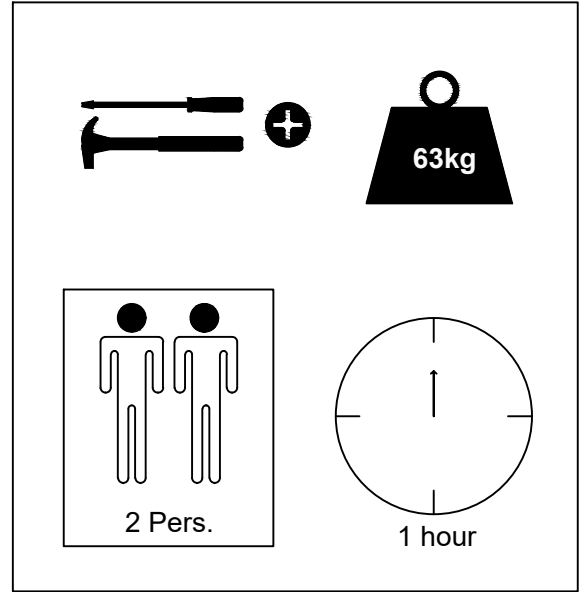

# Assembly Instruction

LOWBOARD MALIN

Article number: 05540001/08

1

2

3

4

5