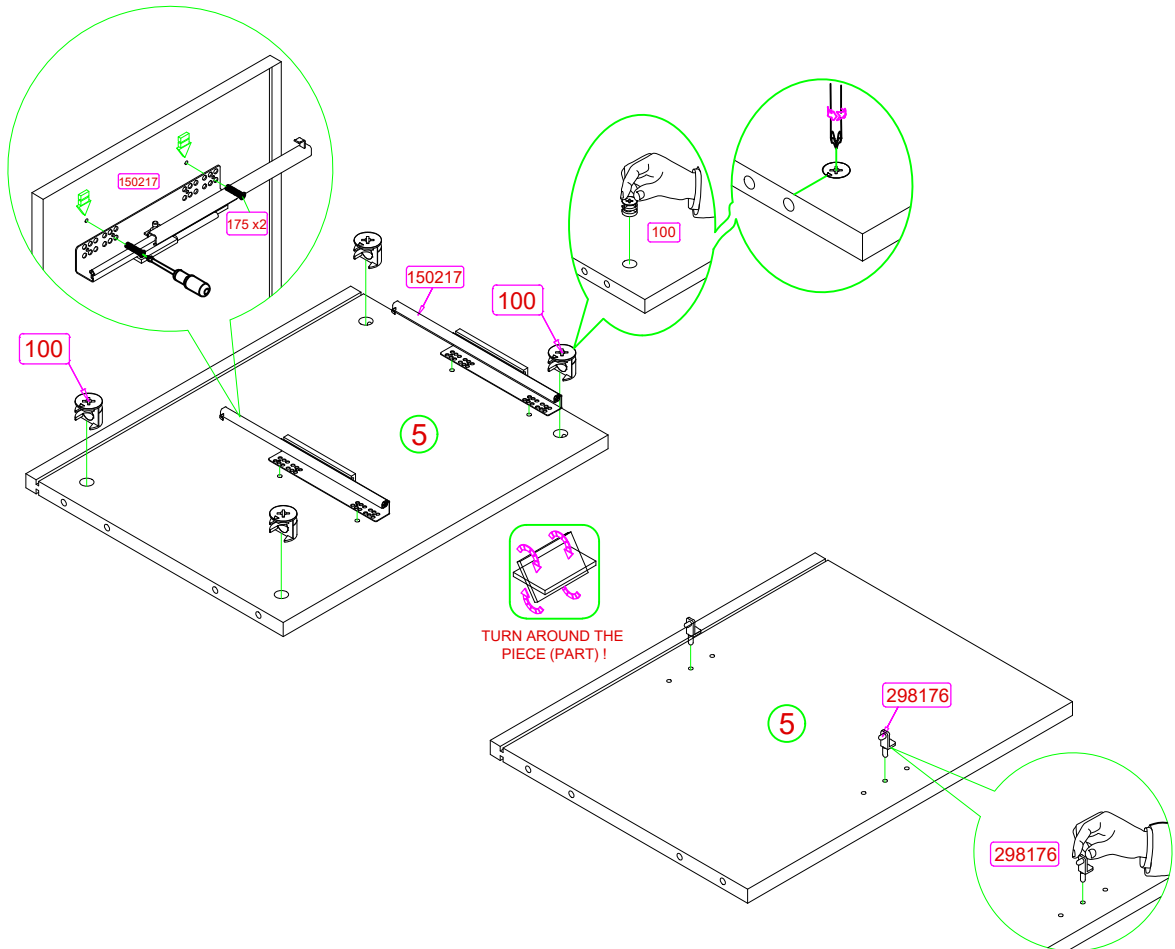

# Assembly Instruction

LOWBOARD MALIN

Article number: 05540001/08

1

2

3

4

5

6

9

10

11

12

13

14