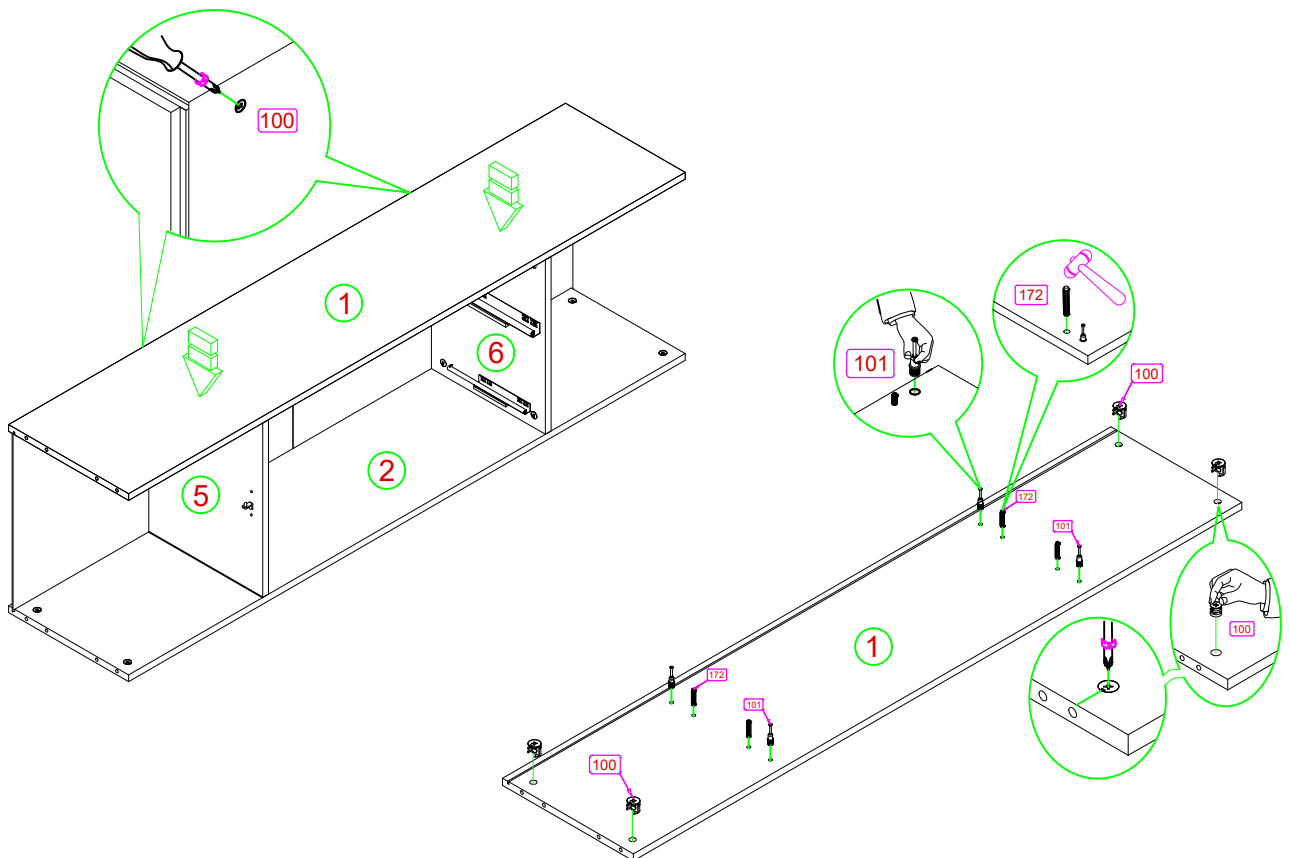

# Assembly Instruction

LOWBOARD MALIN

Article number: 05540001/08

1

2

3

4

5

6

9

10

11

12

13

14