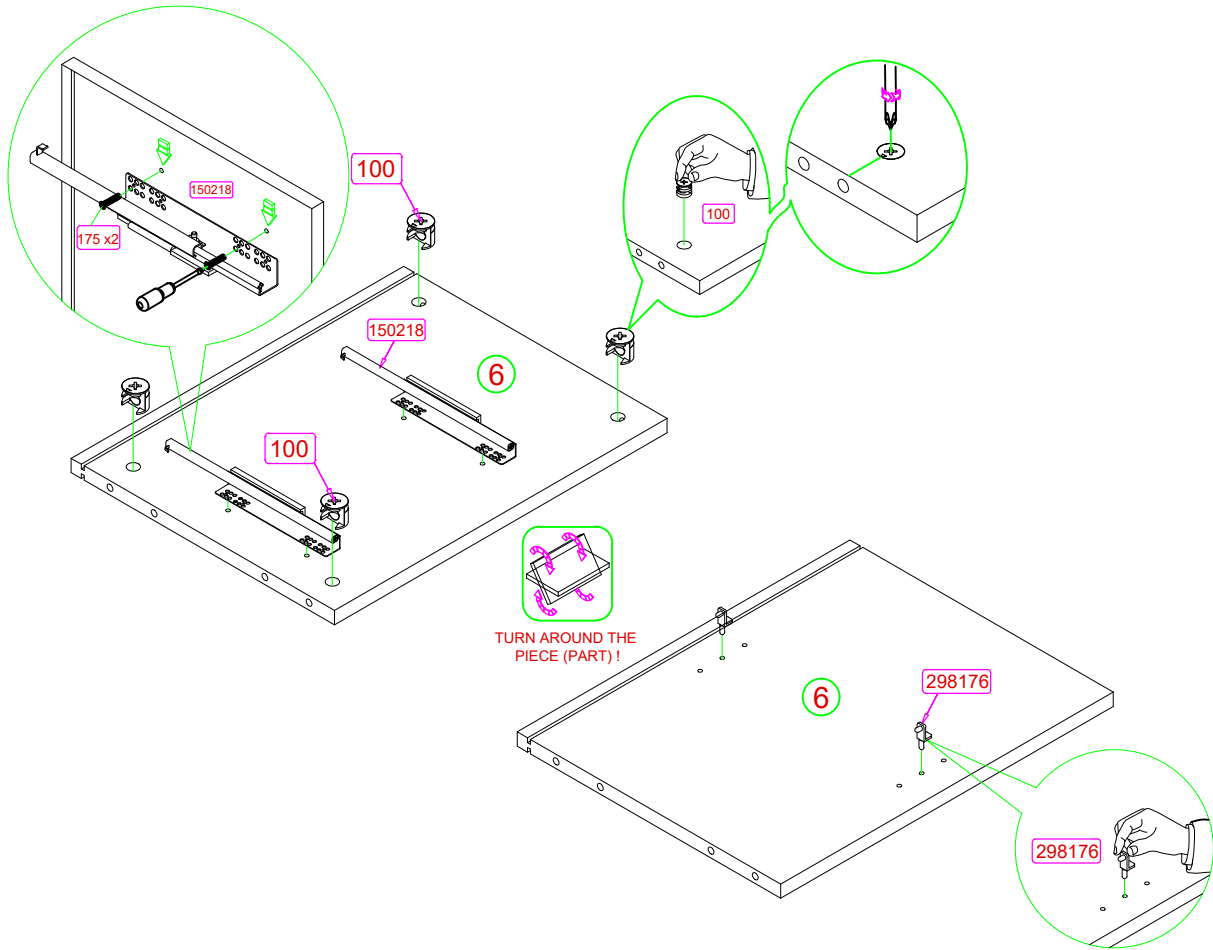

# Assembly Instruction

LOWBOARD MALIN

Article number: 05540001/08

1

2

3

4

5

6

9

10

11

12

13

14