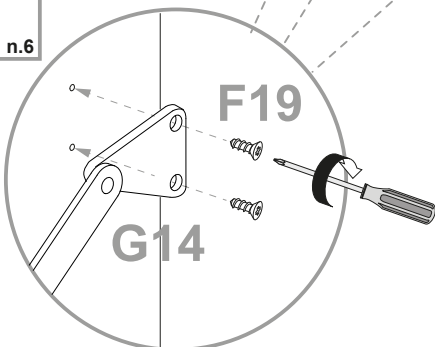

GB **Safety instructions**

The triangle reminds you during the installation of the following notes.

1 Assembly must be carried out by qualified personnel. If it is not carried out correctly, the product may tip over or fall, damaging people or things. Because there are walls of different materials, the screws for fixing to the wall are not including. To choose the right fastening accessories, contact a local dealer.

13

14

F5

Ø3,5x16mm n.18

15

F19

Ø3x16mm n.6

16