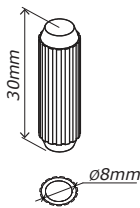

# SP7535K56204

QF5038

MADE IN ITALY

Produced by COMPOSAD srl, Via Lombardia 29, 46019 Viadana (MN) ITALY

**BU4190**

**H204**  
x2

**H1**  
x16

**T7**  
x8

**T28**  
x8

**FS3891**  
901x62x38mm

**FS3892**  
524x60x38mm

**SH3273**  
821x524x21mm

**A**

**B**

1

2