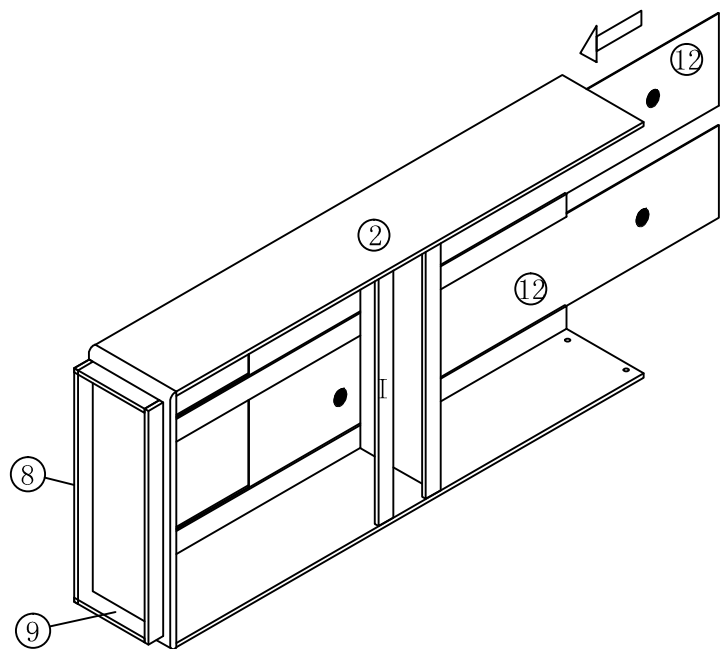

NO		Part	Qty
A		big three in one ET-15	50
B		dowel Ø8*30	16
C		runner L10"	1
D		screw Ø3.5*12	12
E		screw Ø3.5*30	5
F		shelf holder Ø6	32
G		door hinge	8
H		screw Ø4*14	48
I		air net Ø60	4
J		rubber buffer Ø5	8
K		in wall screw Ø5*60	4
L		colloidal Ø8	4
M		screw Ø3*14	8
N		triangle bolt	8
O		gasket Ø6	4
P		plastic cover Ø18	8

picture 1

A	4	D	6	E	4
					
ET-15		∅3.5*12		∅3.5*30	

picture 2

A	4	B	4
			
ET-15		∅8*30	

picture 3

A	6
	
ET-15	

picture 4

A	16	B	8	D	6	C	1
							
ET-15		∅8*30		∅3.5*12		10"	

picture 5

B	4	A	8
 Ø8*30		 ET-15	

picture 6

E	1	A	10
 Ø3.5*30		 ET-15	

picture 7

I	4
	
ø60	

picture 8

A	10
	
ET-15	

picture 9

N	8	M	8
			
		Ø3*14	

picture 10

P	8	O	4	F	32	K	4	L	4
									
		Ø6		Ø6		Ø5*60		Ø8	

picture 11

J	8	H	48	G	8
					
$\phi 5$		$\phi 4 * 14$			

picture 12

picture 13