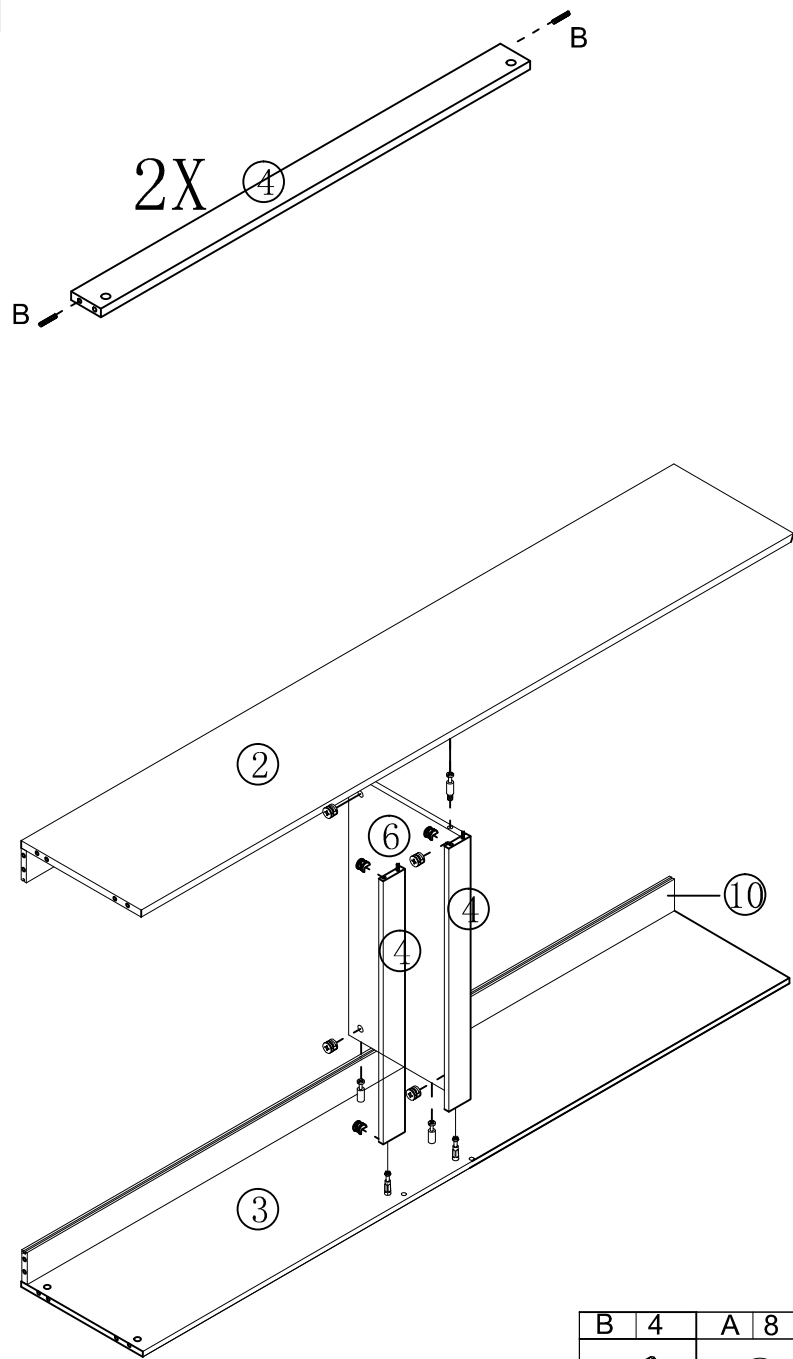

NO		Part	Qty
A		big three in one ET-15	50
B		dowel Ø8*30	16
C		runner L10"	1
D		screw Ø3.5*12	12
E		screw Ø3.5*30	5
F		shelf holder Ø6	32
G		door hinge	8
H		screw Ø4*14	48
I		air net Ø60	4
J		rubber buffer Ø5	8
K		in wall screw Ø5*60	4
L		colloidal Ø8	4
M		screw Ø3*14	8
N		triangle bolt	8
O		gasket Ø6	4
P		plastic cover Ø18	8

picture 1

A	4	D	6	E	4
					
ET-15		∅3.5*12		∅3.5*30	

picture 2

A	4	B	4
			
ET-15		∅8*30	

picture 3

A	6
	
ET-15	

picture 4

A	16	B	8	D	6	C	1
							
ET-15		∅8*30		∅3.5*12		10"	

picture 5

B	4	A	8
 Ø8*30		 ET-15	

picture 6

E	1	A	10
 Ø3.5*30		 ET-15	

picture 7

I	4
	
ø60	

picture 8

A	10
	
ET-15	

picture 9

N	8	M	8
			
		Ø3*14	

picture 10

P	8	O	4	F	32	K	4	L	4
									
		Ø6		Ø6		Ø5*60		Ø8	

picture 11

J	8	H	48	G	8
					
$\phi 5$		$\phi 4 * 14$			

picture 12

picture 13