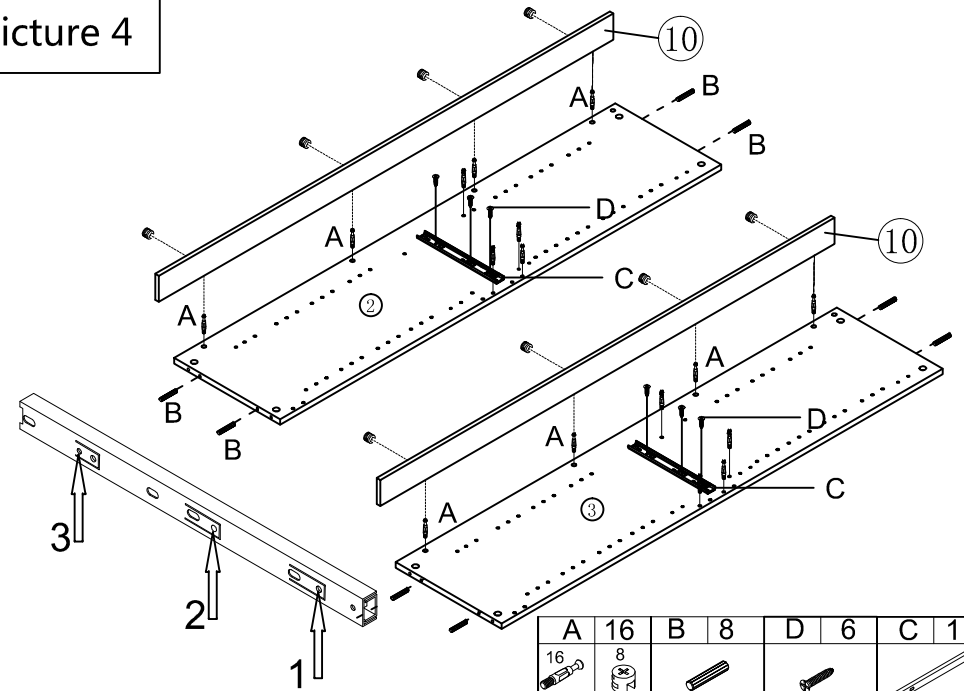

NO		Part	Qty
A		big three in one ET-15	50
B		dowel Ø8*30	16
C		runner L10"	1
D		screw Ø3.5*12	12
E		screw Ø3.5*30	5
F		shelf holder Ø6	32
G		door hinge	8
H		screw Ø4*14	48
I		air net Ø60	4
J		rubber buffer Ø5	8
K		in wall screw Ø5*60	4
L		colloidal Ø8	4
M		screw Ø3*14	8
N		triangle bolt	8
O		gasket Ø6	4
P		plastic cover Ø18	8

picture 1

A	4	D	6	E	4
					
ET-15		∅3.5*12		∅3.5*30	

picture 2

A	4	B	4
			
ET-15		∅8*30	

picture 3

A	6
	
ET-15	

picture 4

A	16	B	8	D	6	C	1
							
ET-15		∅8*30		∅3.5*12		10"	

picture 5

B	4	A	8
 Ø8*30		 ET-15	

picture 6

E	1	A	10
 Ø3.5*30		 ET-15	

picture 7

I	4
	
ø60	

picture 8

A	10
	
ET-15	