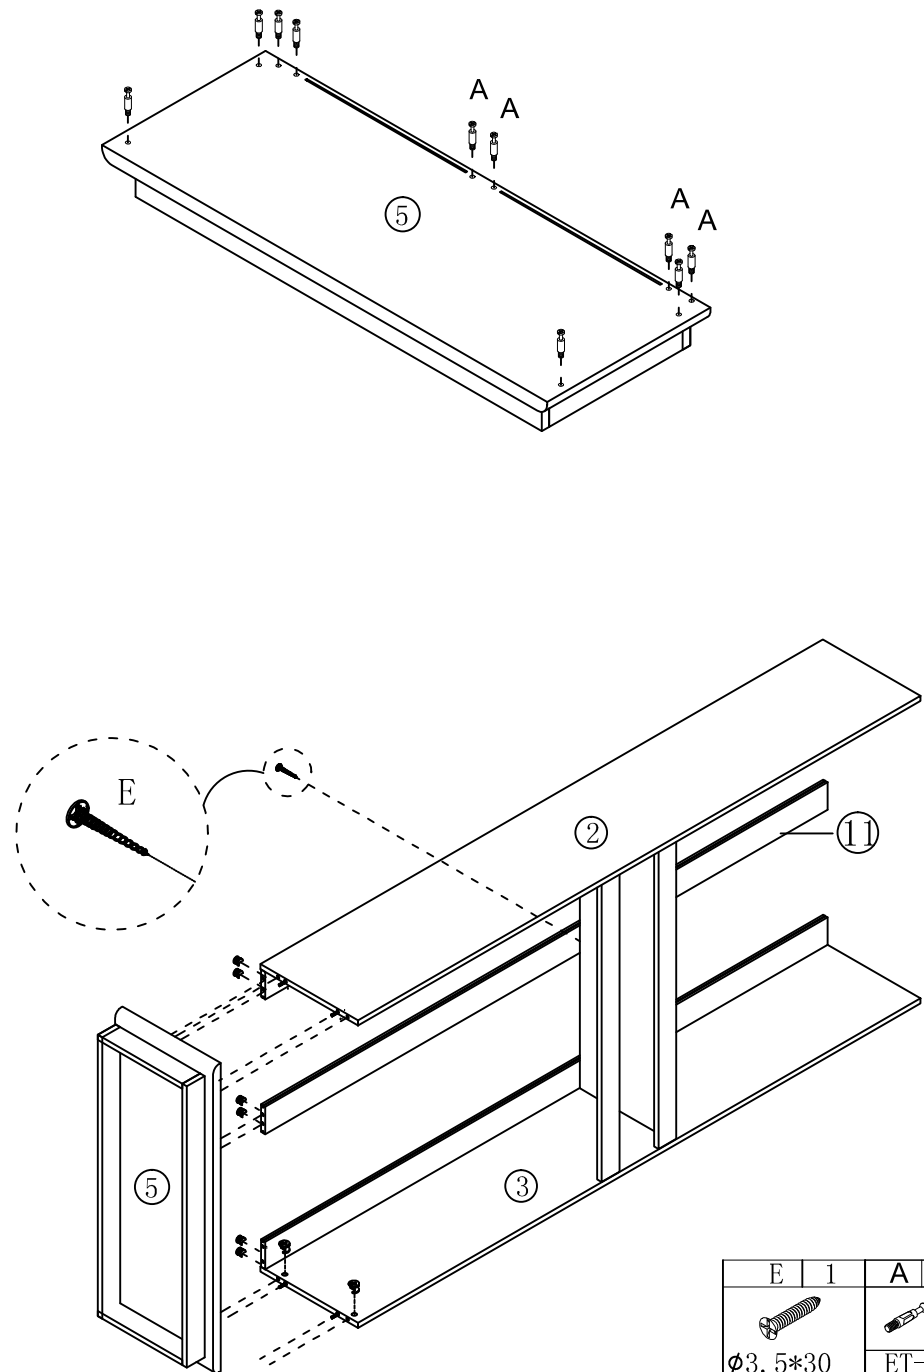

NO		Part	Qty
A		big three in one ET-15	50
B		dowel Ø8*30	16
C		runner L10"	1
D		screw Ø3.5*12	12
E		screw Ø3.5*30	5
F		shelf holder Ø6	32
G		door hinge	8
H		screw Ø4*14	48
I		air net Ø60	4
J		rubber buffer Ø5	8
K		in wall screw Ø5*60	4
L		colloidal Ø8	4
M		screw Ø3*14	8
N		triangle bolt	8
O		gasket Ø6	4
P		plastic cover Ø18	8

picture 1

A	4	D	6	E	4
					
ET-15		∅3.5*12		∅3.5*30	

picture 2

A	4	B	4
			
ET-15		∅8*30	

picture 3

A	6
	
ET-15	

picture 4

A	16	B	8	D	6	C	1
							
ET-15		∅8*30		∅3.5*12		10"	

picture 5

B	4	A	8
 Ø8*30		 ET-15	

picture 6

E	1	A	10
 Ø3.5*30		 ET-15	

picture 7

I	4
	
ø60	

picture 8

A	10
	
ET-15	