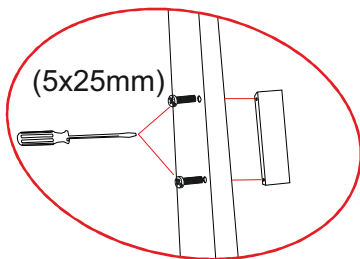

Art.No.71296

15
Min

(5x25mm) (6x12mm) (4mm)
NOT Included (4 Pcs.) (8 Pcs.) (1Pcs.)

Step:1

(6x12mm)

Step:2

(5x25mm)

Assembled Product