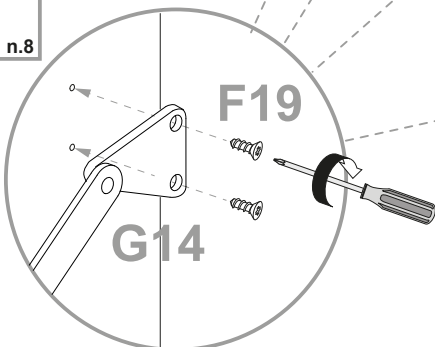

GB **Safety instructions**

The triangle reminds you during the installation of the following notes.

1 Assembly must be carried out by qualified personnel. If it is not carried out correctly, the product may tip over or fall, damaging people or things. Because there are walls of different materials, the screws for fixing to the wall are not including. To choose the right fastening accessories, contact a local dealer.

14

F5

Ø3,5x16mm n.24

15

F19

Ø3x16mm n.8

16